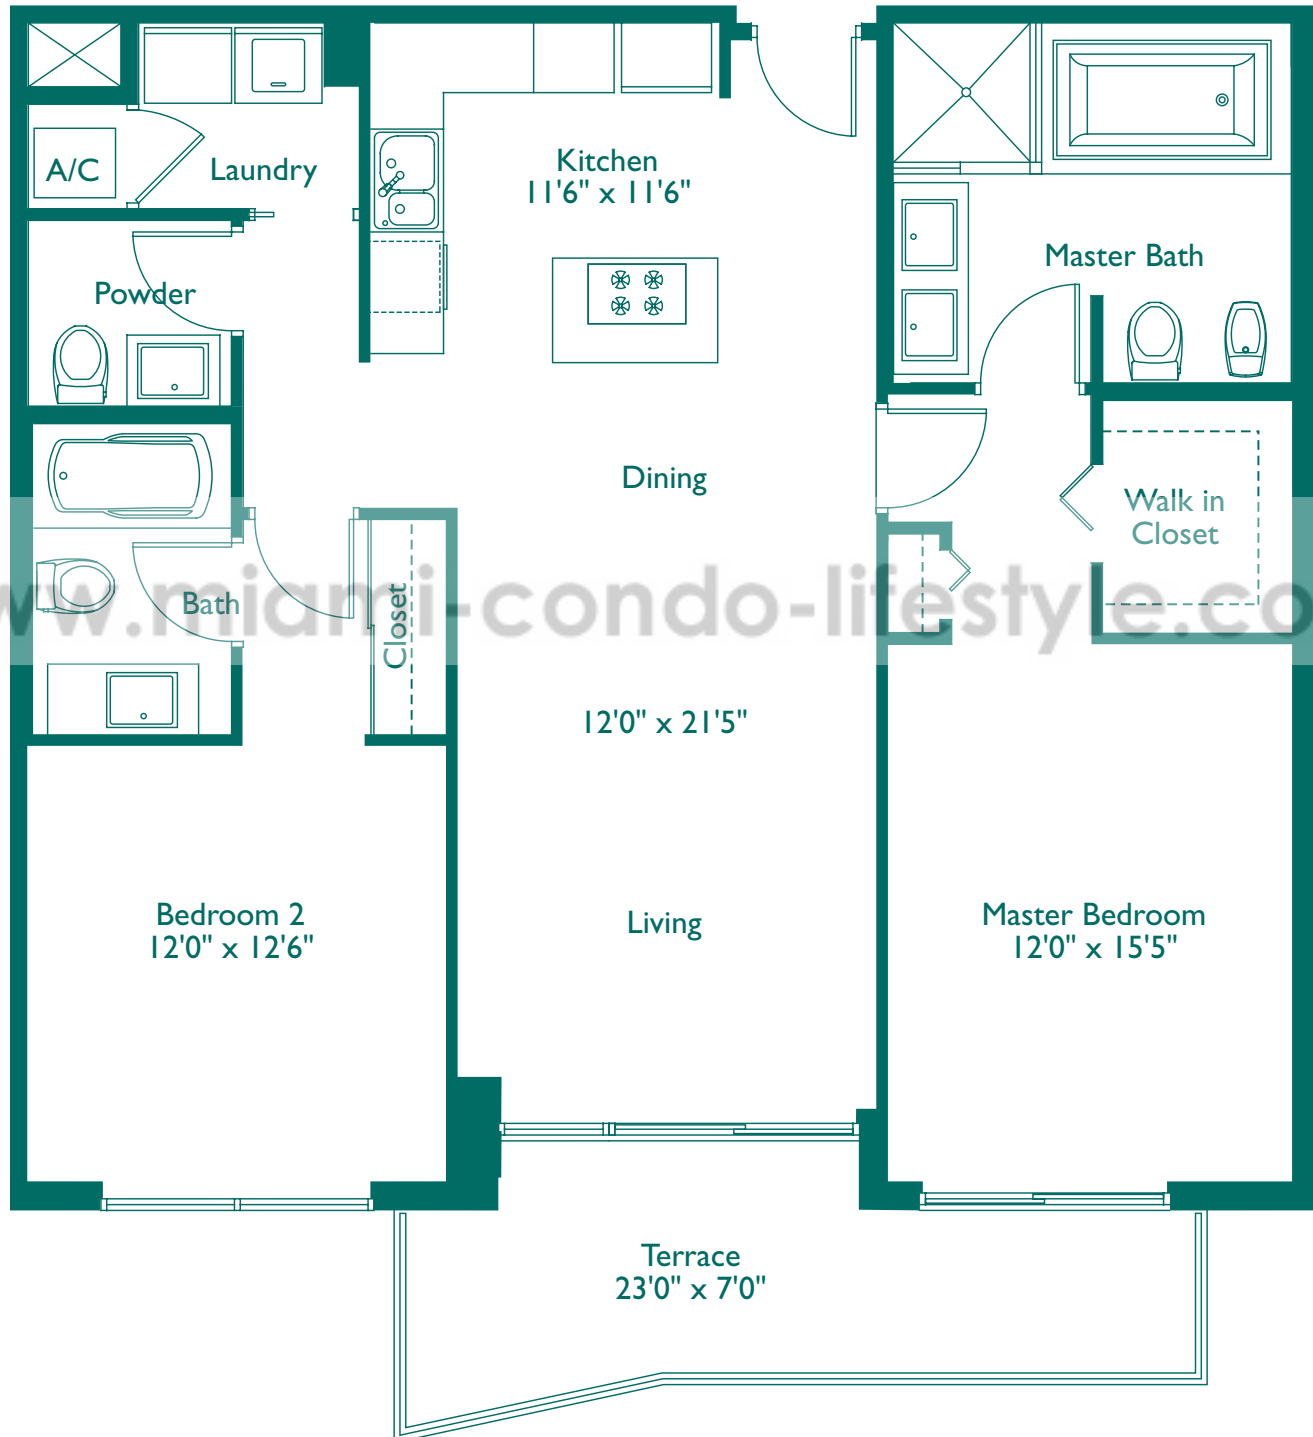

Unit BR

2 Bedroom, 2 1/2 Bath

1,451 Total Sq. Ft. - 134.80 m²

EMERALD

AT · BRICKELL

www.miami-condo-lifestyle.com