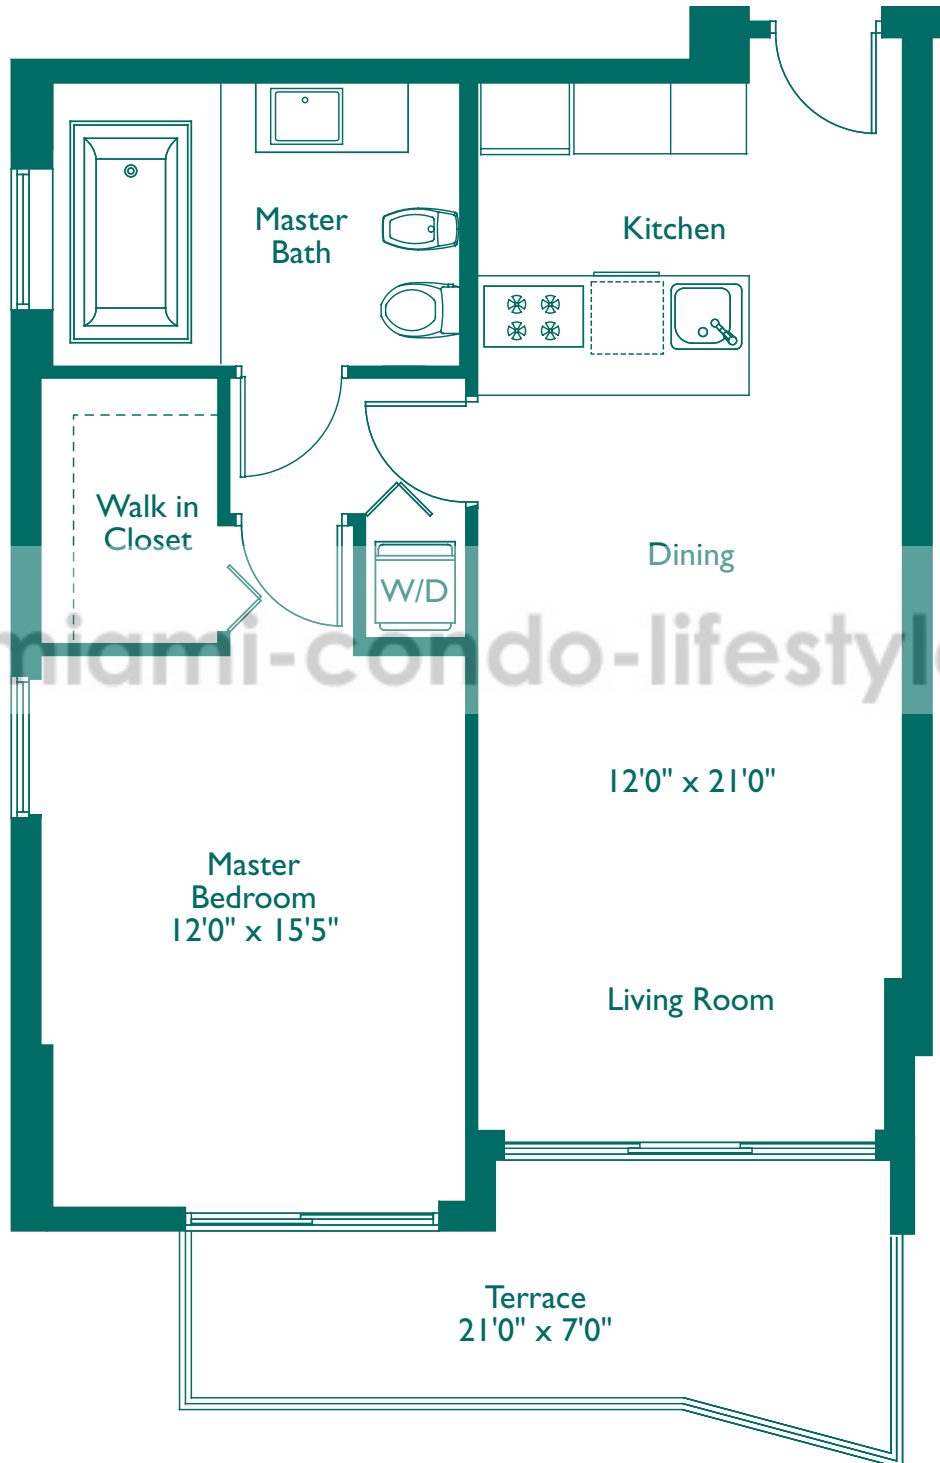

Unit AR

1 Bedroom, 1 Bath

945 Total Sq. Ft. - 87.79 m²

EMERALD

AT BRICKELL

www.miami-condo-lifestyle.com

THE PERFECT SETTING

Southeast 14th Street and Brickell Bay Drive

1, 2, 3 bedrooms and penthouse residences.