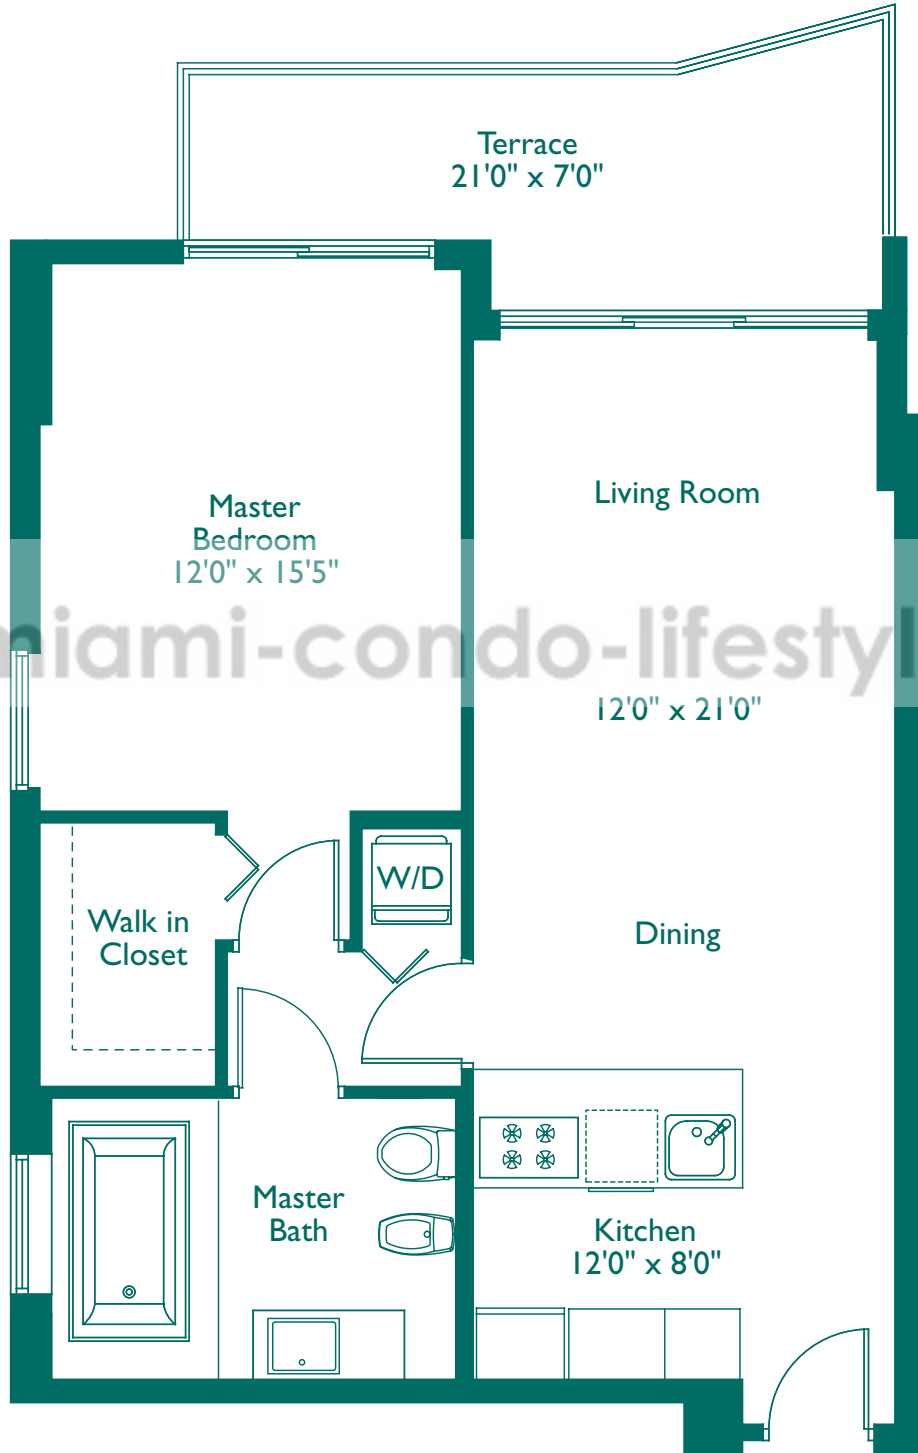

# Unit A

1 Bedroom, 1 Bath

959 Total Sq. Ft. - 89.08 m<sup>2</sup>

**EMERALD**  
AT BRICKELL

[www.miami-condo-lifestyle.com](http://www.miami-condo-lifestyle.com)

## THE PERFECT SETTING

Southeast 14th Street and Brickell Bay Drive  
1, 2, 3 bedrooms and penthouse residences.