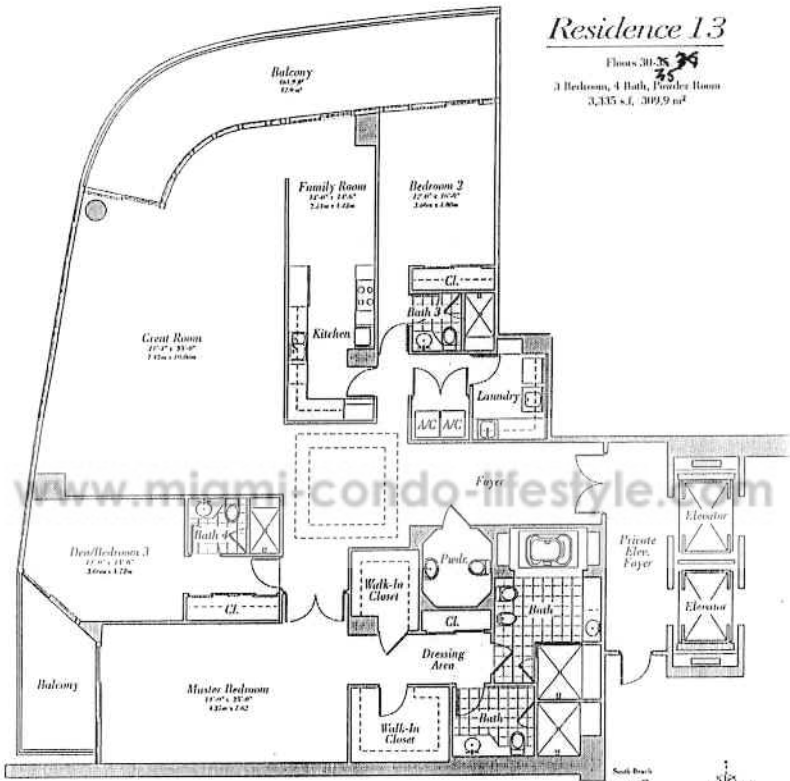

# Residence 13

Floor 30-35

3 Bedrooms, 4 Bath, Powder Room  
3,135 s.f., 309.9 m<sup>2</sup>

CONTINUUM  
ON SOUTH BEACH

Source: Miami  
& Metro Dade