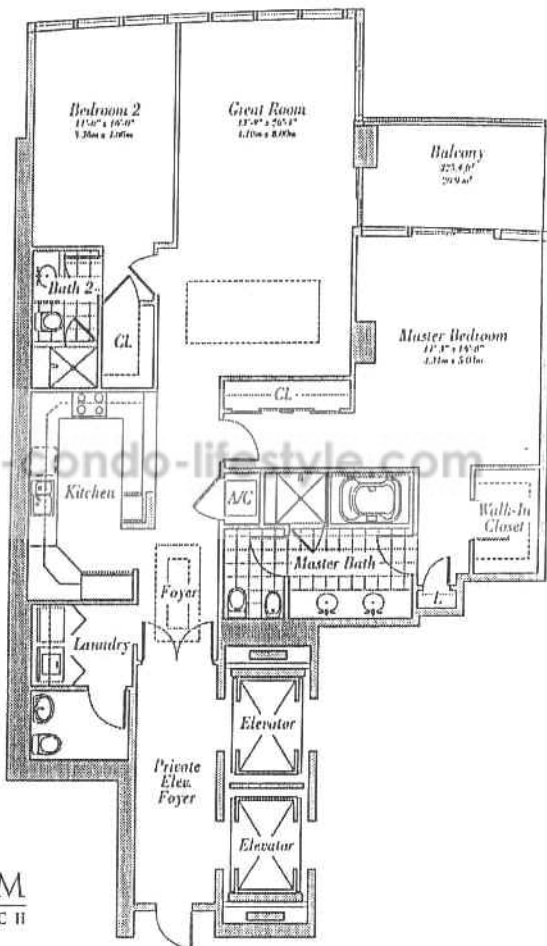

Residence 20

Floors 36-39

2 Bedroom, 2 Bath, Powder Room
1,793 s.f. 166.6 m²

www.miami-condo-life-style.com

CONTINUUM
ON SOUTH BEACH