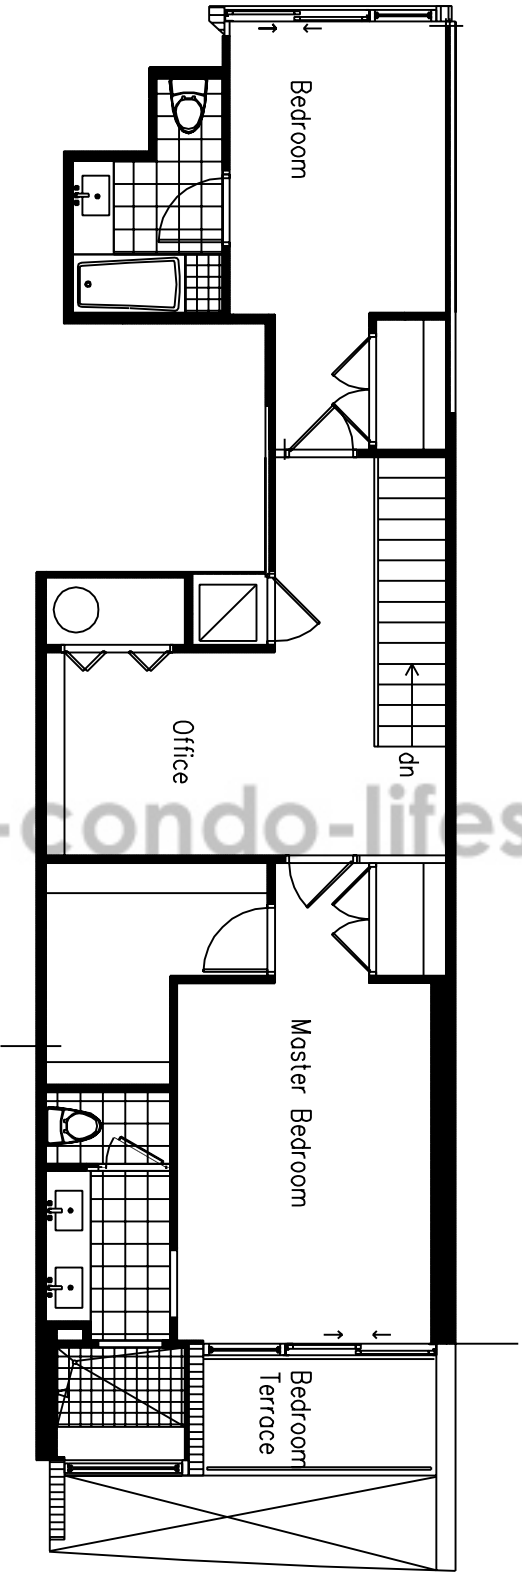

CIELO

Combination C/D 1st level
3800 sq ft option

www.miami.com/lifestyle.com

CIELO upper level
combination C/D 3800 sf