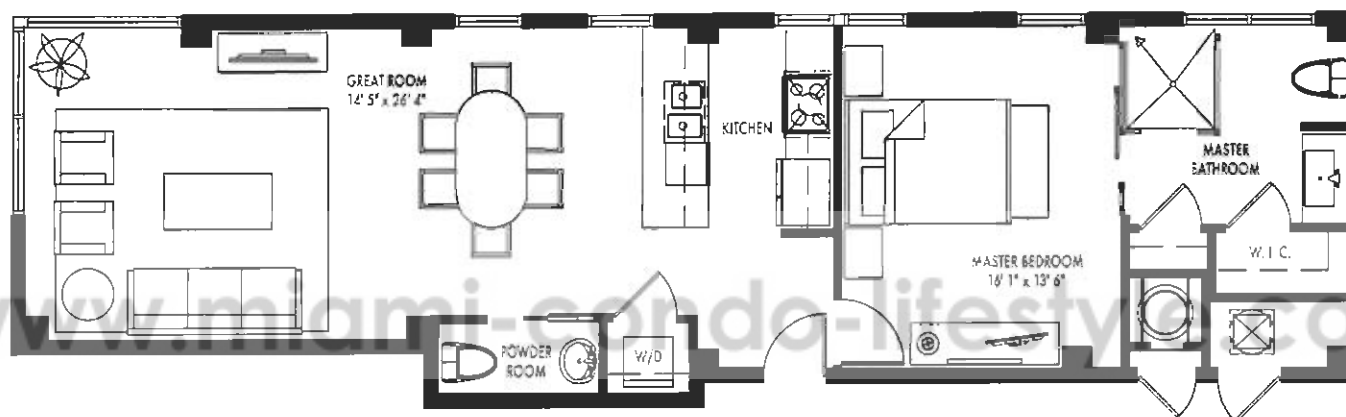

NORTH TOWER - UNIT N

www.miami-condo-lifestyle.com

1 BEDROOM / 1.5 BATH

TOTAL 962 sq.ft.

Prices, Features and Specifications subject to change without notice. The developer makes no representation or warranties regarding the actual size and dimensions of the units contained in this brochure and no party may rely upon the same in determining whether to purchase a unit and the purchase price of the unit. The sanity of the actual units and providers of the information is checked by third parties in determining the boundaries and actual dimension of units.