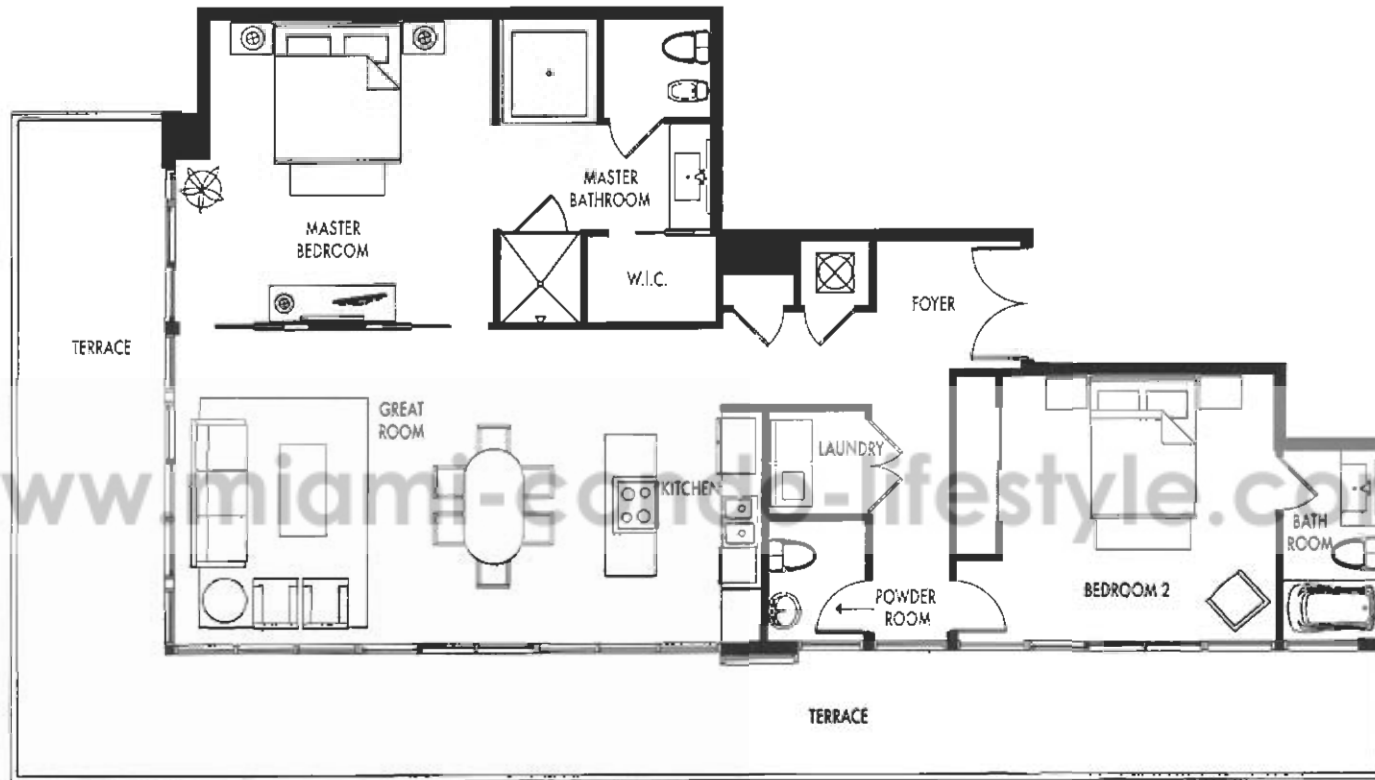

SOUTH TOWER - UNIT C

2 BEDROOM / 2.5 BATH

TOTAL 1,619 sq.ft.

CHRISTA REAL ESTATE

BLUEROCK REAL ESTATE

MAJESTIC PROPERTIES

Prices, Features and Specifications subject to change without notice. The developer makes no representation or warranties regarding the actual size and dimensions of the units contained in this brochure and no party may rely on the same in determining whether to purchase a unit and the purchase price of the unit. The survey of the actual units and portions of the elevation of condominium shall control in determining the boundaries and actual dimensions of units.