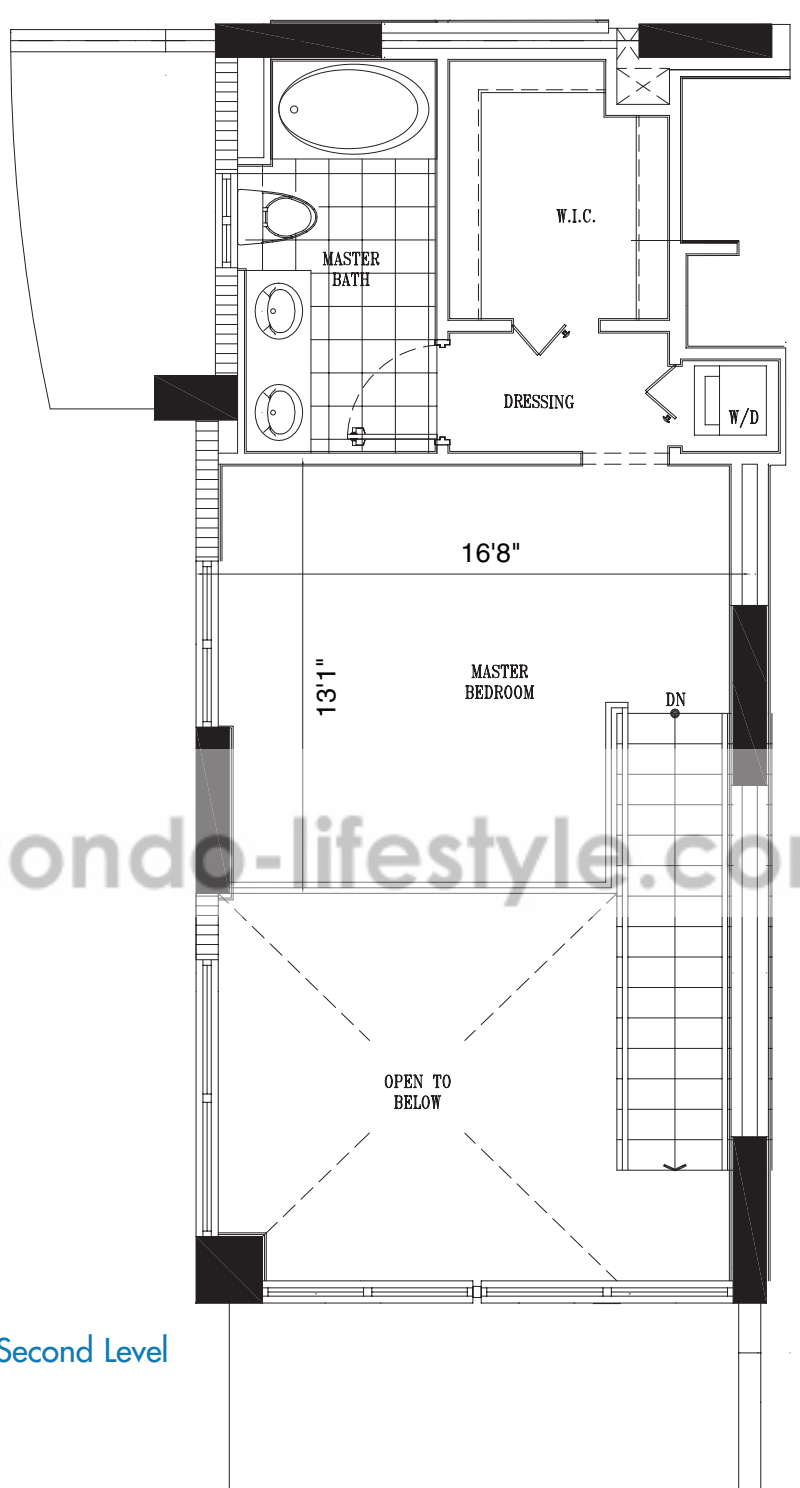

First Level

Second Level

Men's Locker Room

UNITS 16

2 Bedroom, 2 Bath

First Level	679 SF
Second Level	438 SF
2nd Level Open Space	172 SF
Total	1289 SF

Terrace 1	90 SF
Terrace 2	62 SF

GRAND TOTAL: 1441 SF