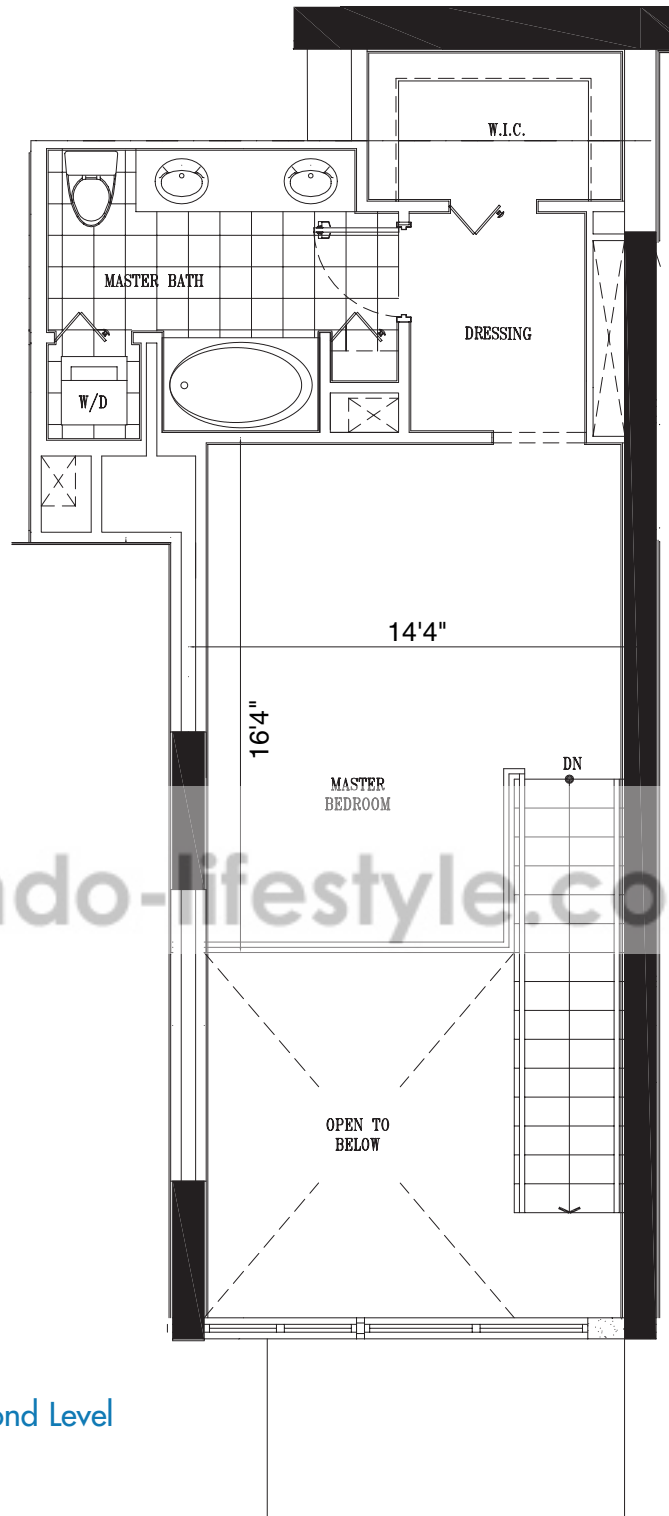

First Level

Second Level

## UNIT 12

1 Bedroom, 1.5 Bath

First Level	450 SF
Second Level	465 SF
2nd Level Open Space	143 SF
<b>Total</b>	<b>1058 SF</b>

Terrace 65 SF

**GRAND TOTAL: 1123 SF**