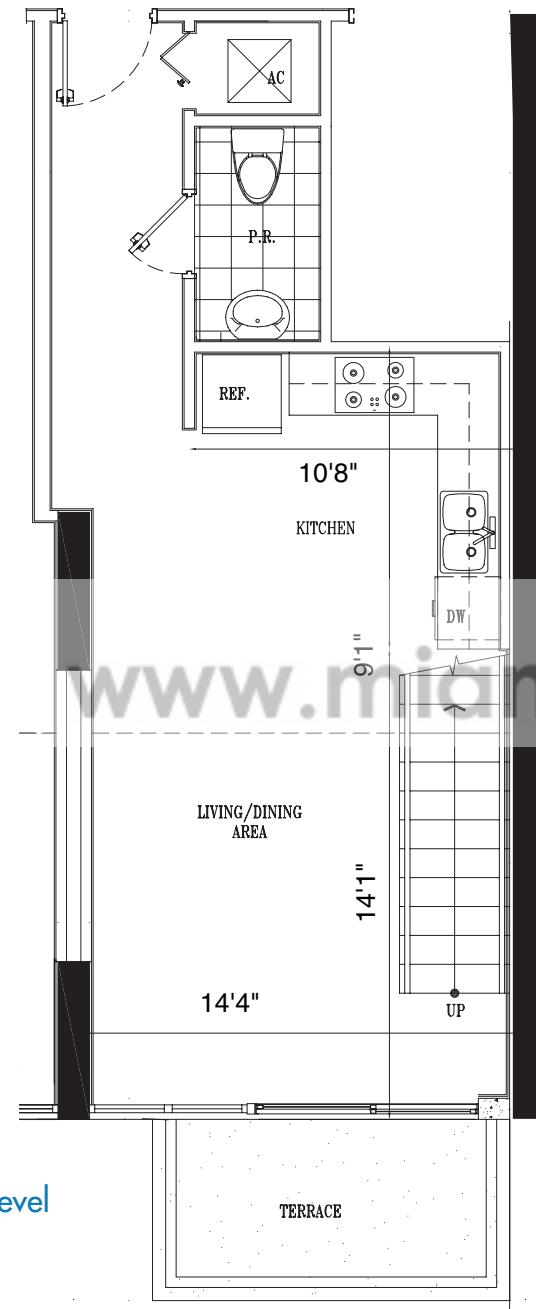

First Level

Second Level

## UNIT 12

1 Bedroom, 1.5 Bath

First Level	450 SF
Second Level	465 SF
2nd Level Open Space	143 SF
<b>Total</b>	<b>1058 SF</b>

Terrace 65 SF

**GRAND TOTAL: 1123 SF**