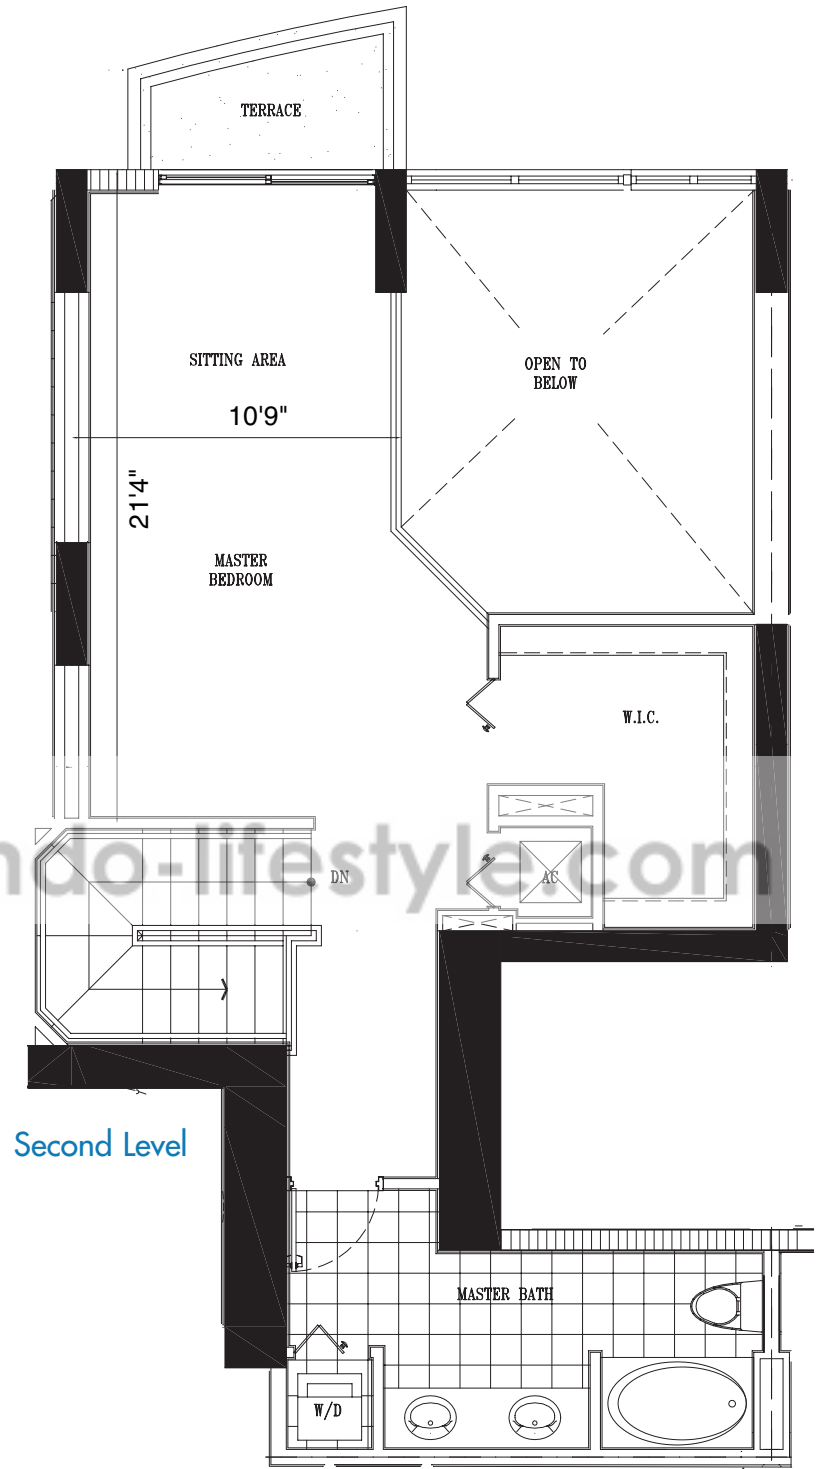

First Level

Second Level

UNIT 09

2 Bedroom, 2 Bath

First Level	714 SF
Second Level	625 SF
2nd Level Open Space	171 SF
Total	1510 SF

Terrace 1	110 SF
Terrace 2	40 SF

GRAND TOTAL: 1660 SF