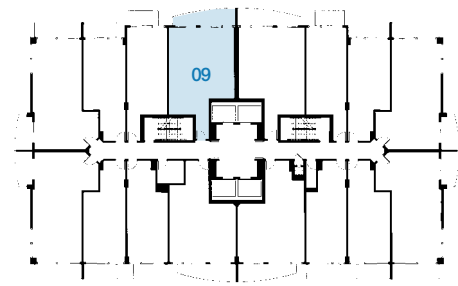

First Level

Second Level

UNIT 09

2 Bedroom, 2 Bath

First Level	714 SF
Second Level	625 SF
2nd Level Open Space	171 SF
Total	1510 SF

Terrace 1	110 SF
Terrace 2	40 SF

GRAND TOTAL: 1660 SF