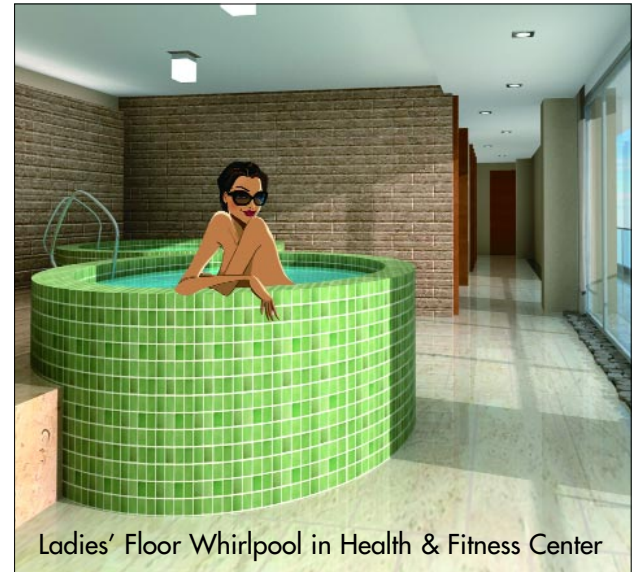

First Level

Second Level

Ladies' Floor Whirlpool in Health & Fitness Center

UNIT 05

1 Bedroom, 1.5 Bath

First Level	445 SF
Second Level	438 SF
2nd Level Open Space	98 SF
Total	981 SF

Terrace	65 SF
GRAND TOTAL:	1046 SF