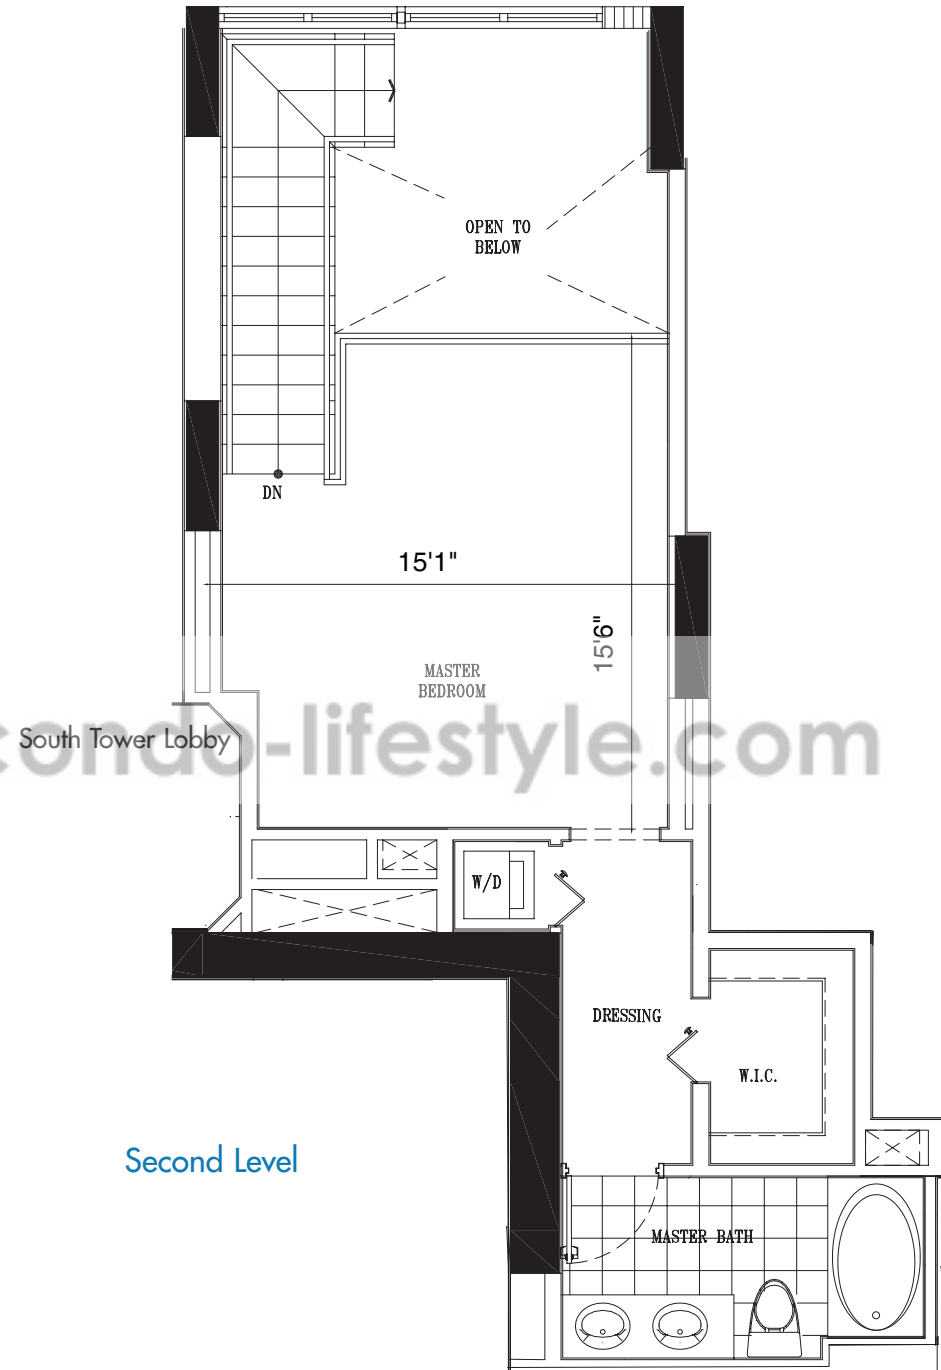

First Level

Second Level

Ladies' Floor Whirlpool in Health & Fitness Center

UNIT 05

1 Bedroom, 1.5 Bath

First Level	445 SF
Second Level	438 SF
2nd Level Open Space	98 SF
Total	981 SF

Terrace	65 SF
GRAND TOTAL:	1046 SF