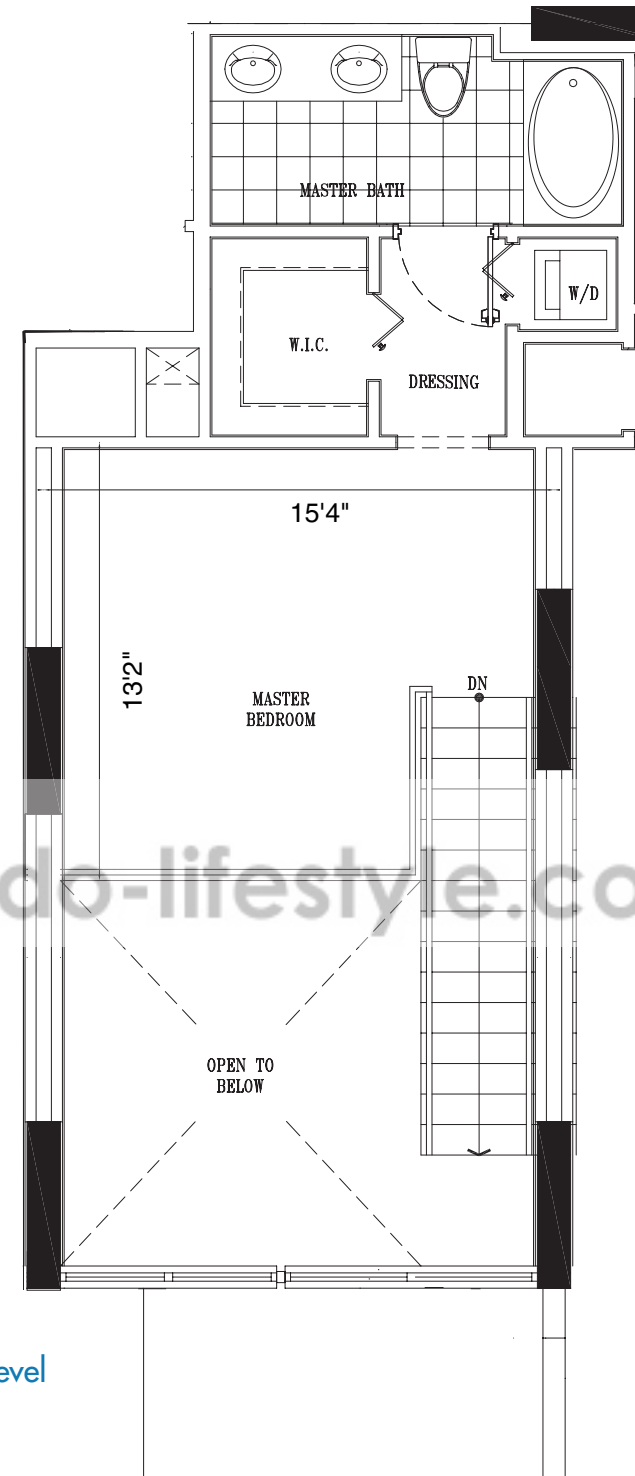

First Level

Second Level

UNIT 04

1 Bedroom, 1.5 Bath

First Level	453 SF
Second Level	379 SF
2nd Level Open Space	155 SF
Total	987 SF

Terrace 71 SF

GRAND TOTAL: 1058 SF