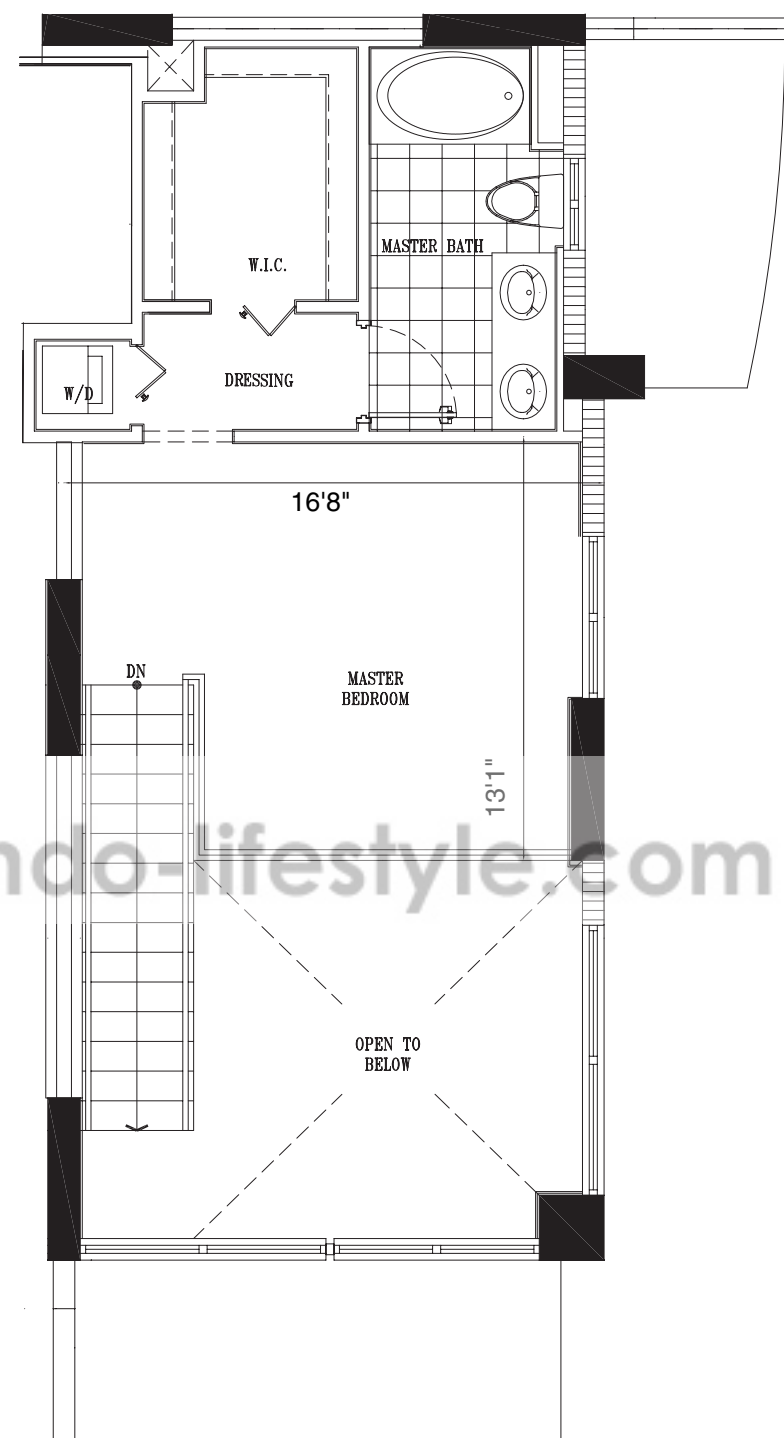

First Level

Second Level

UNIT 02

2 Bedroom, 2 Bath

First Level	679 SF
Second Level	438 SF
2nd Level Open Space	172 SF
Total	1289 SF

Terrace 1	90 SF
Terrace 2	62 SF

GRAND TOTAL: 1441 SF