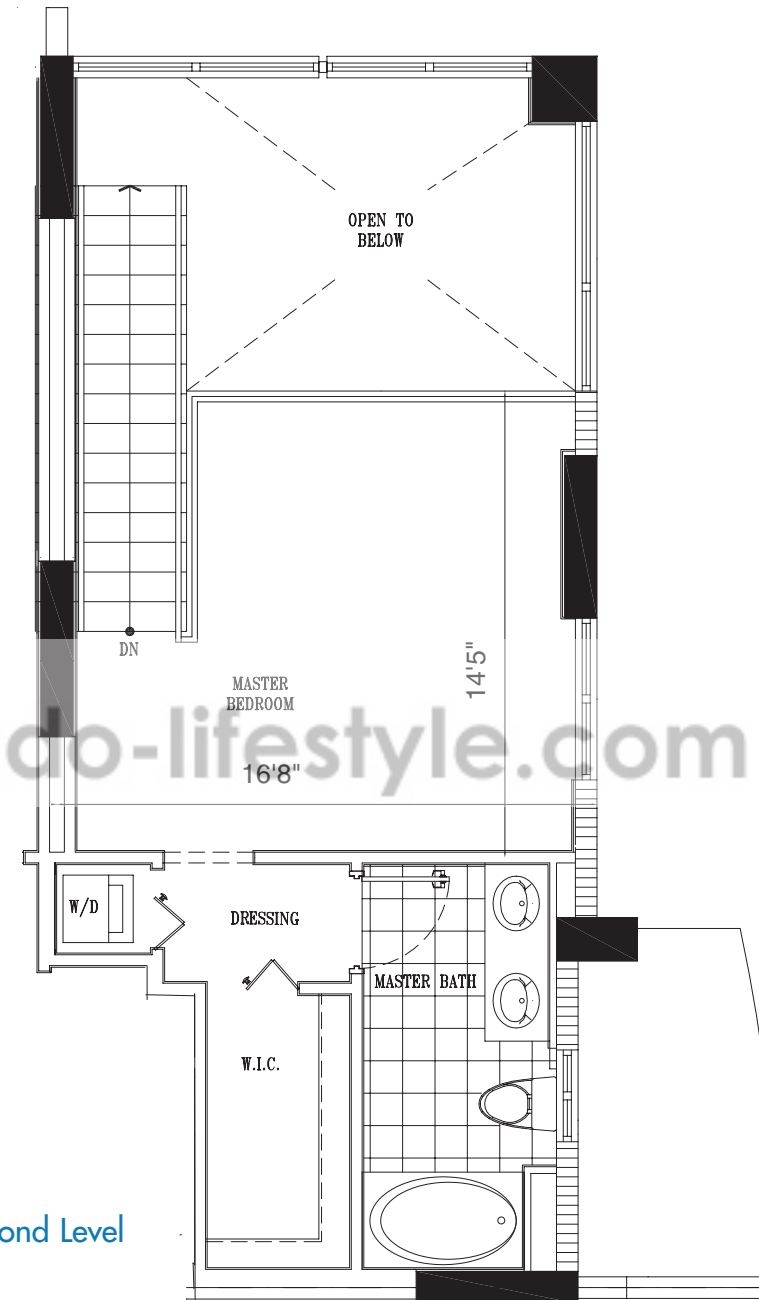

First Level

Second Level

### UNIT 01

2 Bedroom, 2 Bath

First Level	677 SF
Second Level	443 SF
2nd Level Open Space	147 SF
<b>Total</b>	<b>1267 SF</b>

Terrace 1	90 SF
Terrace 2	62 SF

**GRAND TOTAL: 1419 SF**