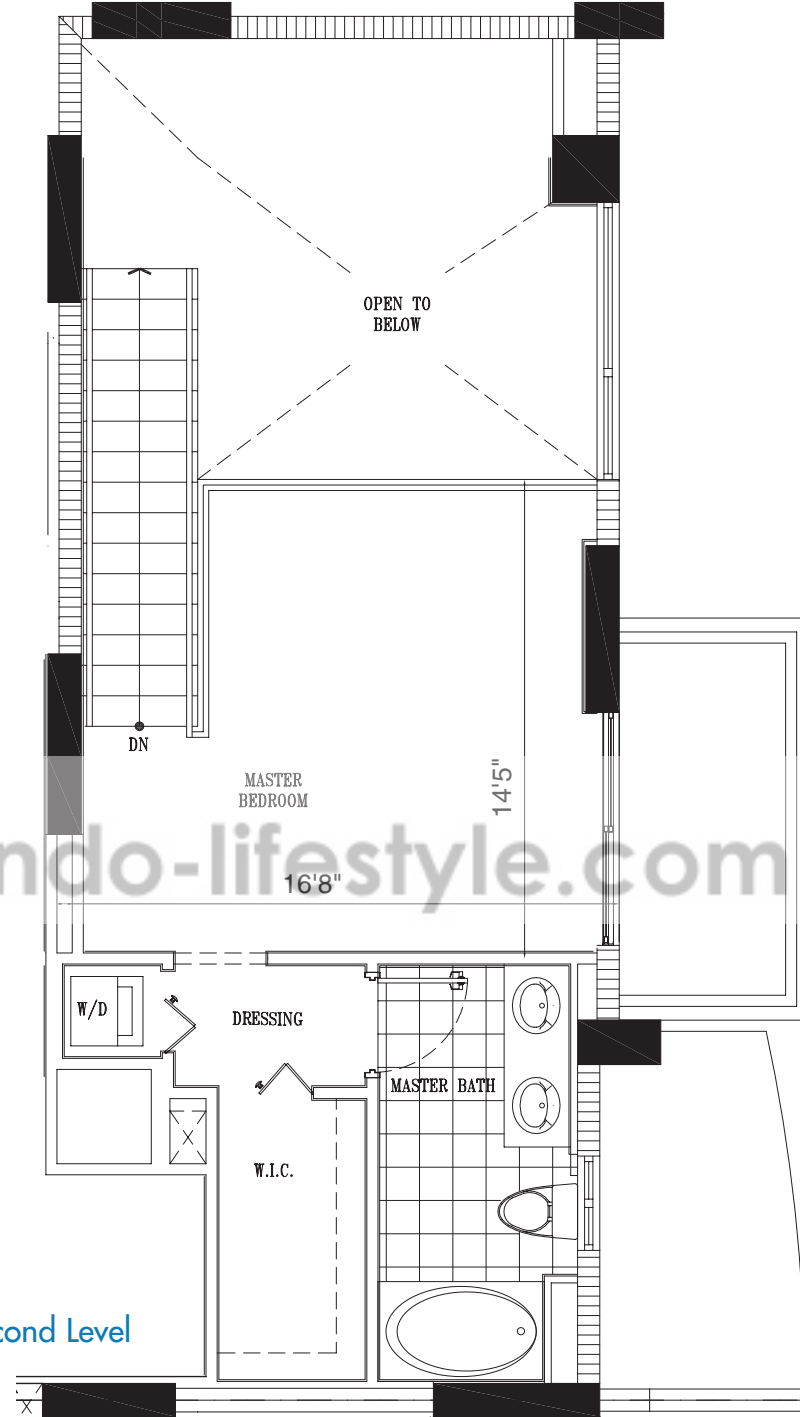

First Level

Second Level

South Tower Lobby

UNIT 01A

2 Bedroom, 2 Bath

First Level	726 SF
Second Level	443 SF
2nd Level Open Space	214 SF
Total	1383 SF

Terrace 1	70 SF
Terrace 2	69 SF

GRAND TOTAL: 1522 SF