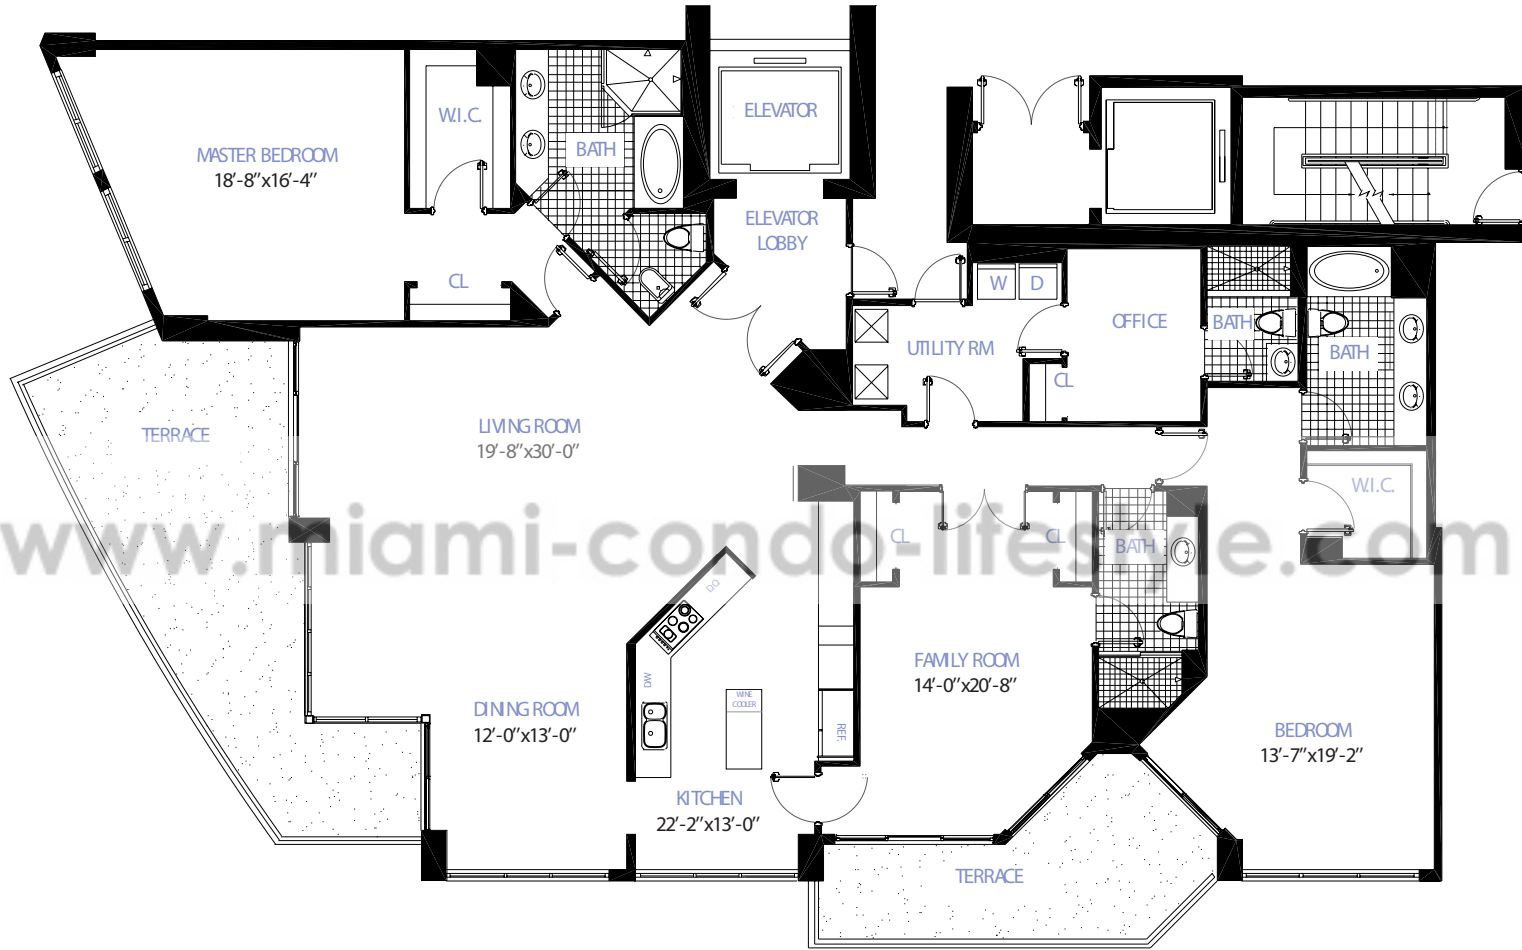

Bellini

BAL HARBOUR ON THE OCEAN

www.miami-condo-lifestyle.com

BAY

UNIT B

RESIDENCE 2918 S.F.
BALCONY 346 S.F.