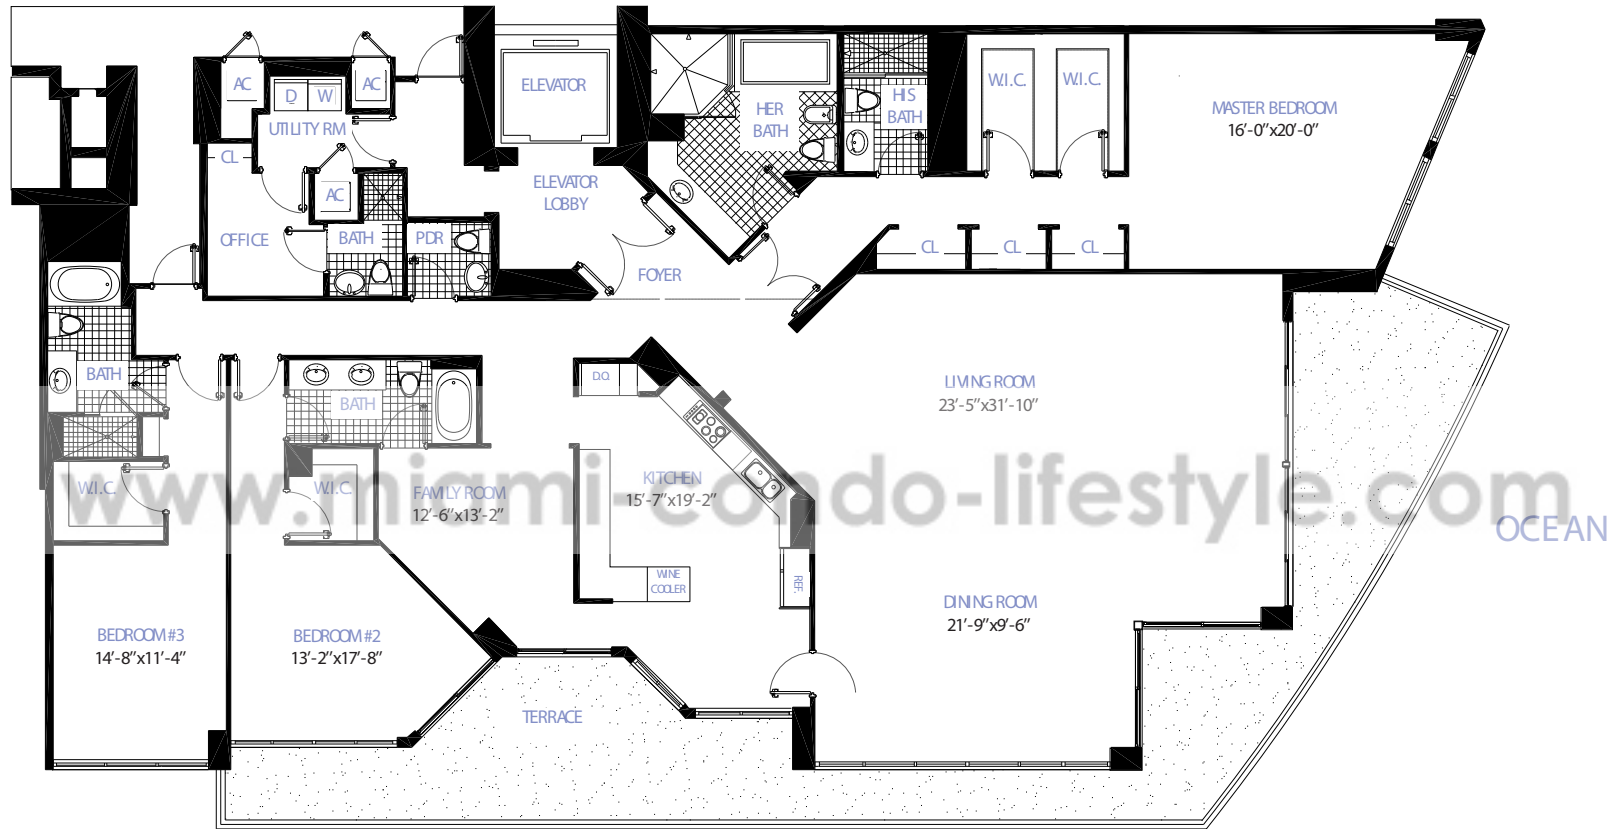

Bellini

BAL HARBOUR ON THE OCEAN

UNIT A - SOUTH

EAT-IN KITCHEN

RESIDENCE 3820 S.F.
BALCONY 723 S.F.