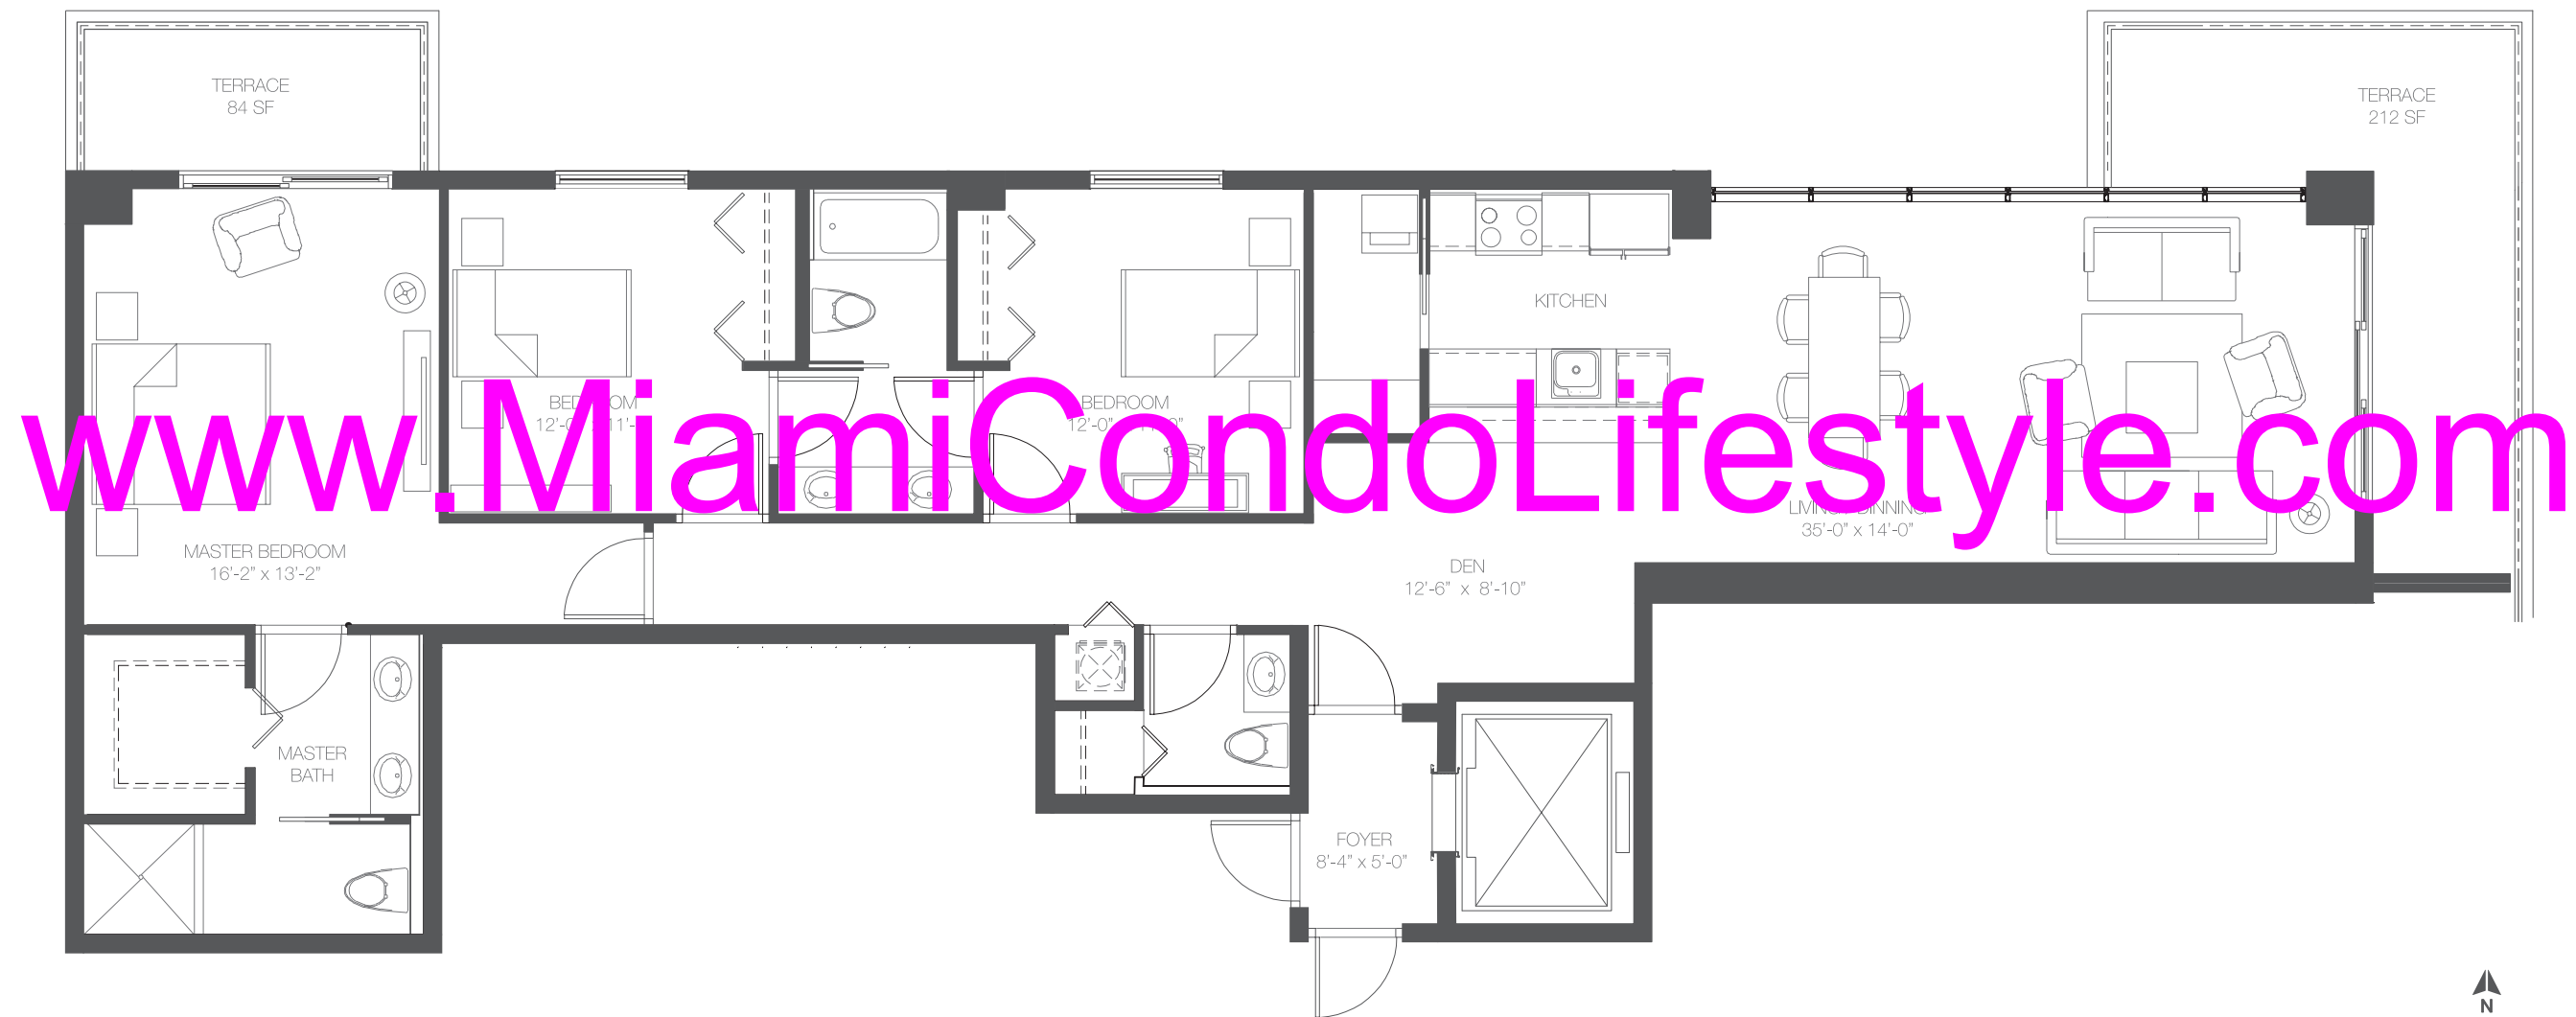

BAY HOUSE

MIAMI RESIDENCES

RESIDENCE /01

3 BEDROOMS + DEN
2 1/2 BATHROOMS

AC	1,725 SQ. FT.	160 SQ. MT.
TERRACE	296 SQ. FT.	27 SQ. MT.
TOTAL SQ. FT.	2021 SQ. FT.	188 SQ. MT.

All renderings are artist's conception. Stated dimensions are from the exterior boundaries of the exterior walls and the center of the line of the interior demising walls. All dimensions are approximate and all floor plans and development plans are approximate and subject to change. The above scenes are not a part of the Condominium, but are photos to the Greater Miami area.