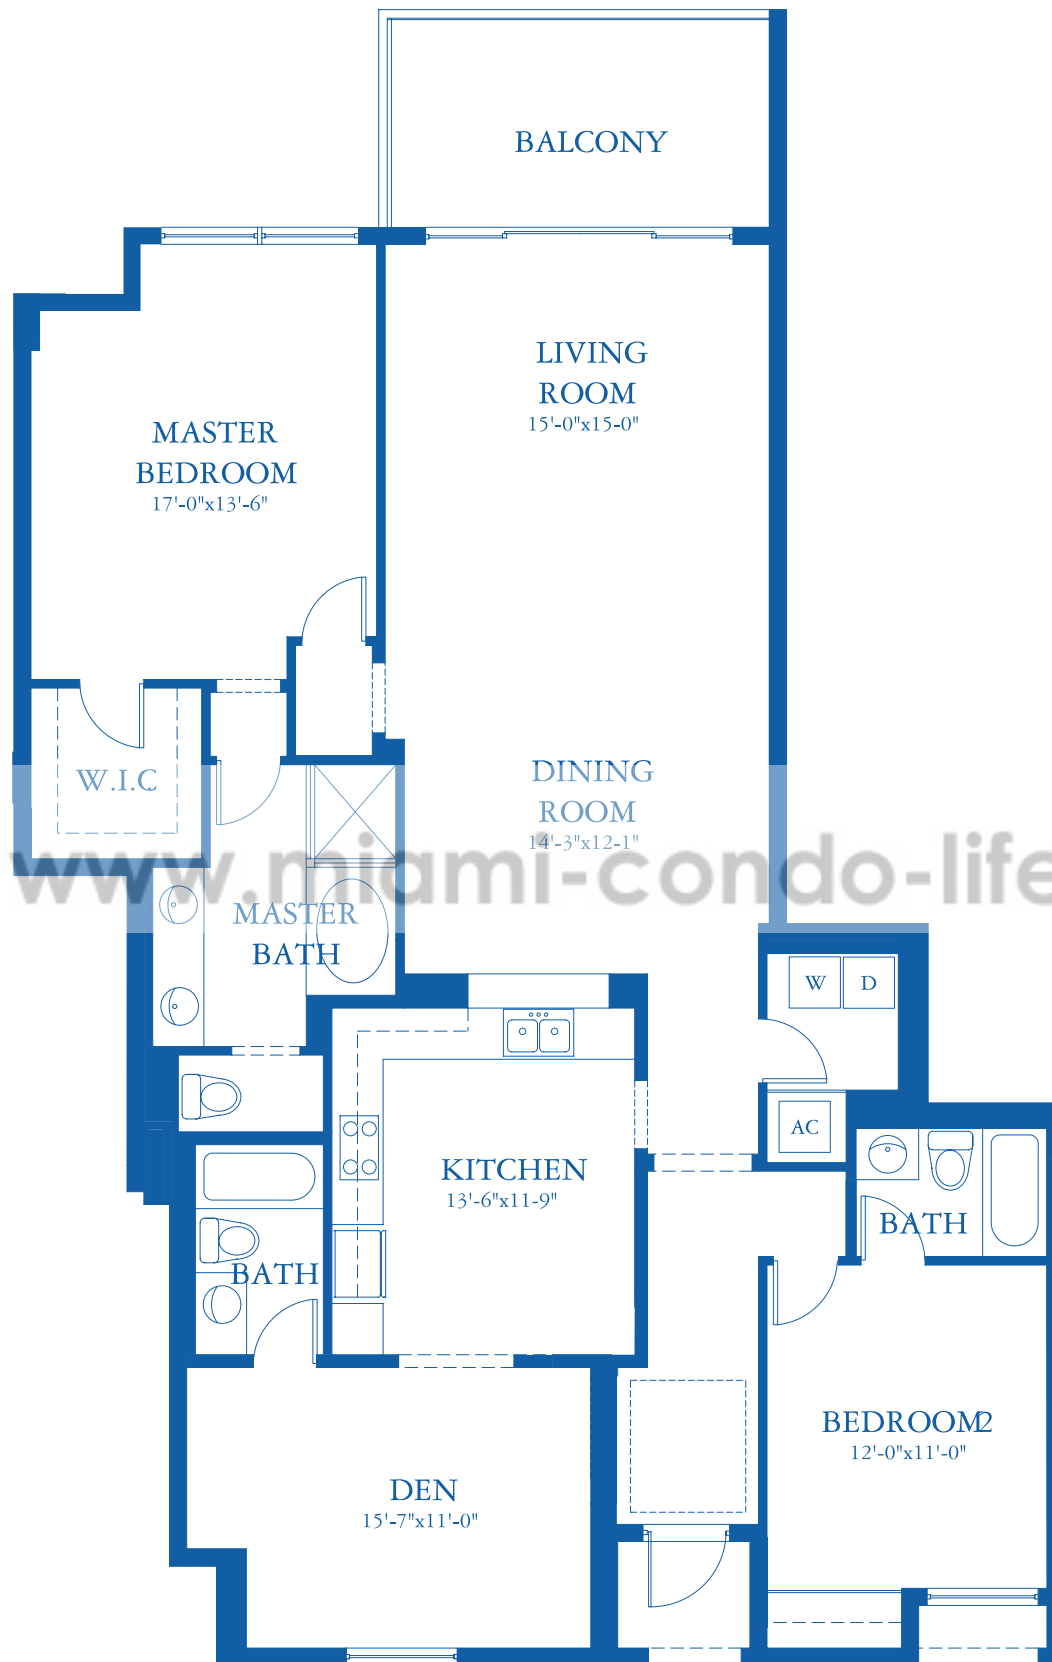

AVENTURA MARINA

510

Marina Tower

2 Bedrooms, 3 Baths, Den

Residence Area:	1,710 sq. ft.	158.86 m ²
Balcony:	129 sq. ft.	11.98 m ²
Total:	1,839 sq. ft.	170.84 m²

510

Waterway Tower

2 Bedrooms, 3 Baths, Den

Residence Area:	1,710 sq. ft.	158.86 m ²
Balcony:	129 sq. ft.	11.98 m ²
Total:	1,839 sq. ft.	170.84 m²

Water Way Tower 510 is the reverse of the Marina Tower