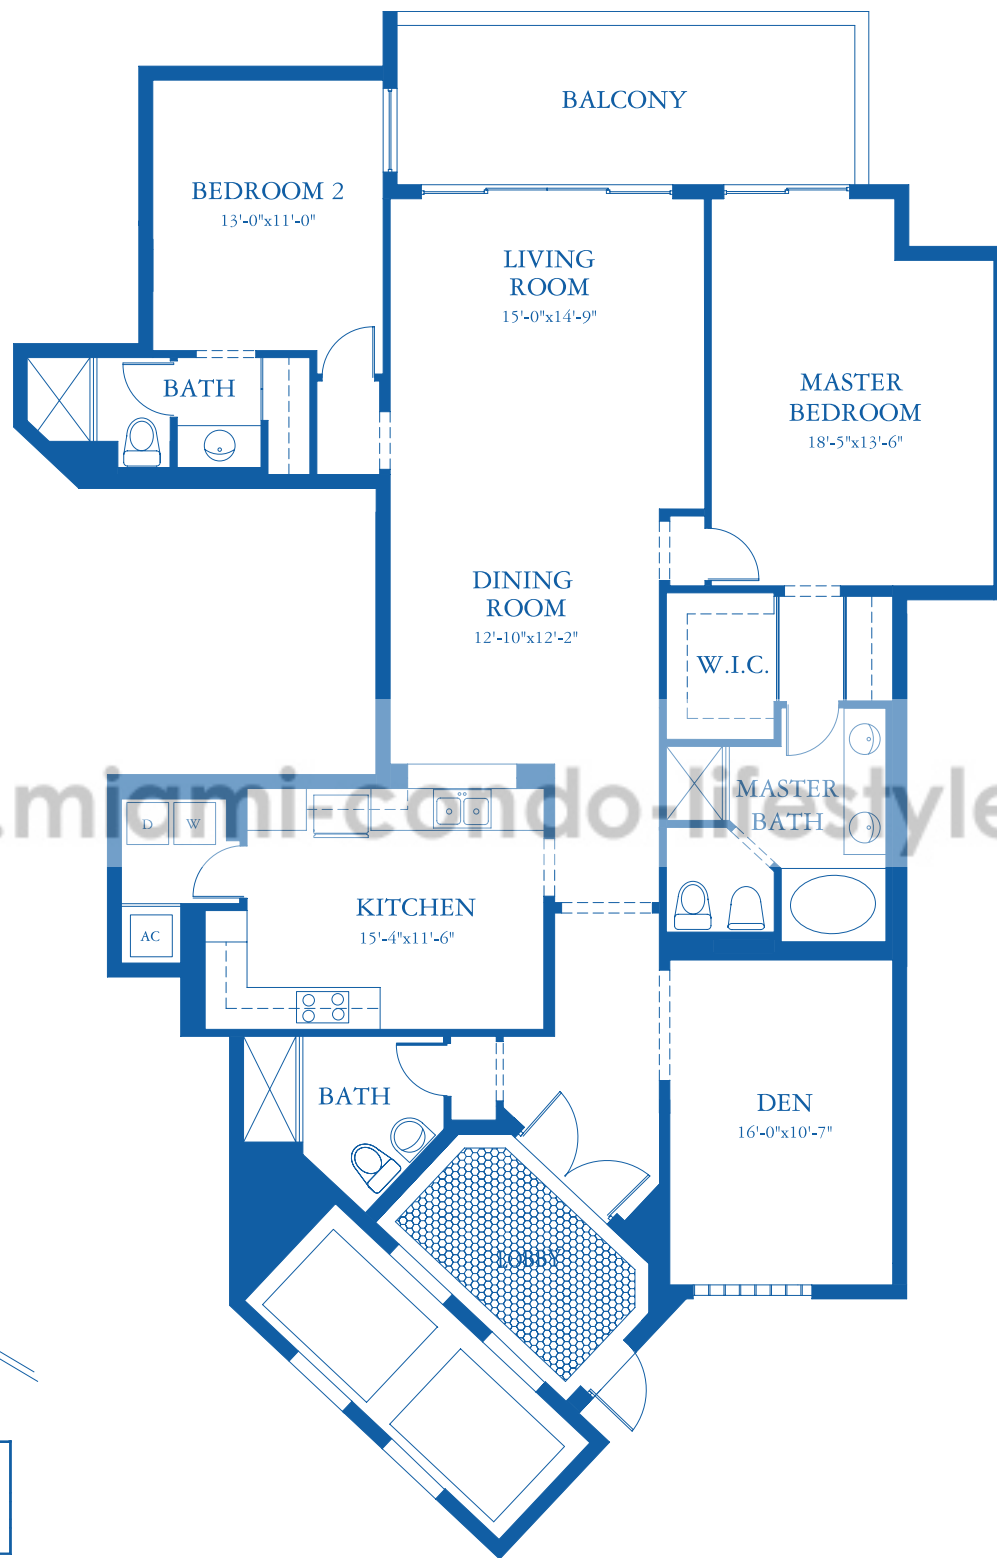

# AVENTURA MARINA

650

## Bay Tower

2 Bedrooms, 3 Baths, Den

Residence Area:	1,868 sq. ft.	173.54 m <sup>2</sup>
Balcony:	186 sq. ft.	17.28 m <sup>2</sup>
Total:	2,054 sq. ft.	190.82 m <sup>2</sup>

All dimensions are approximate. This floor plan is subject to change without notice.