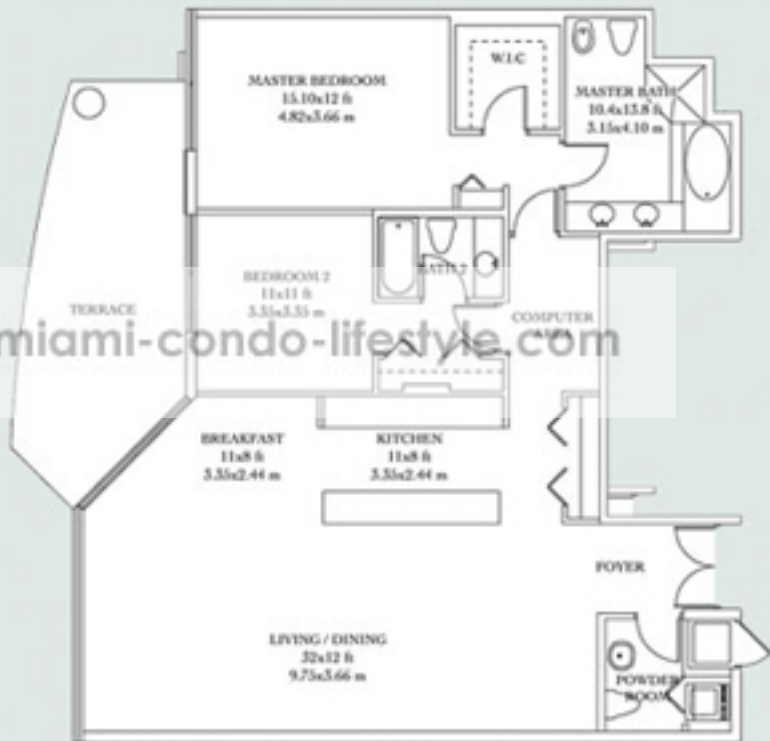

UNIT 4

2 Bedroom / 2 1/2 Bath

Residence	1,500 S.F.
Balcony	227 S.F.
Total	1,727 S.F.

www.miami-condo-lifestyle.com