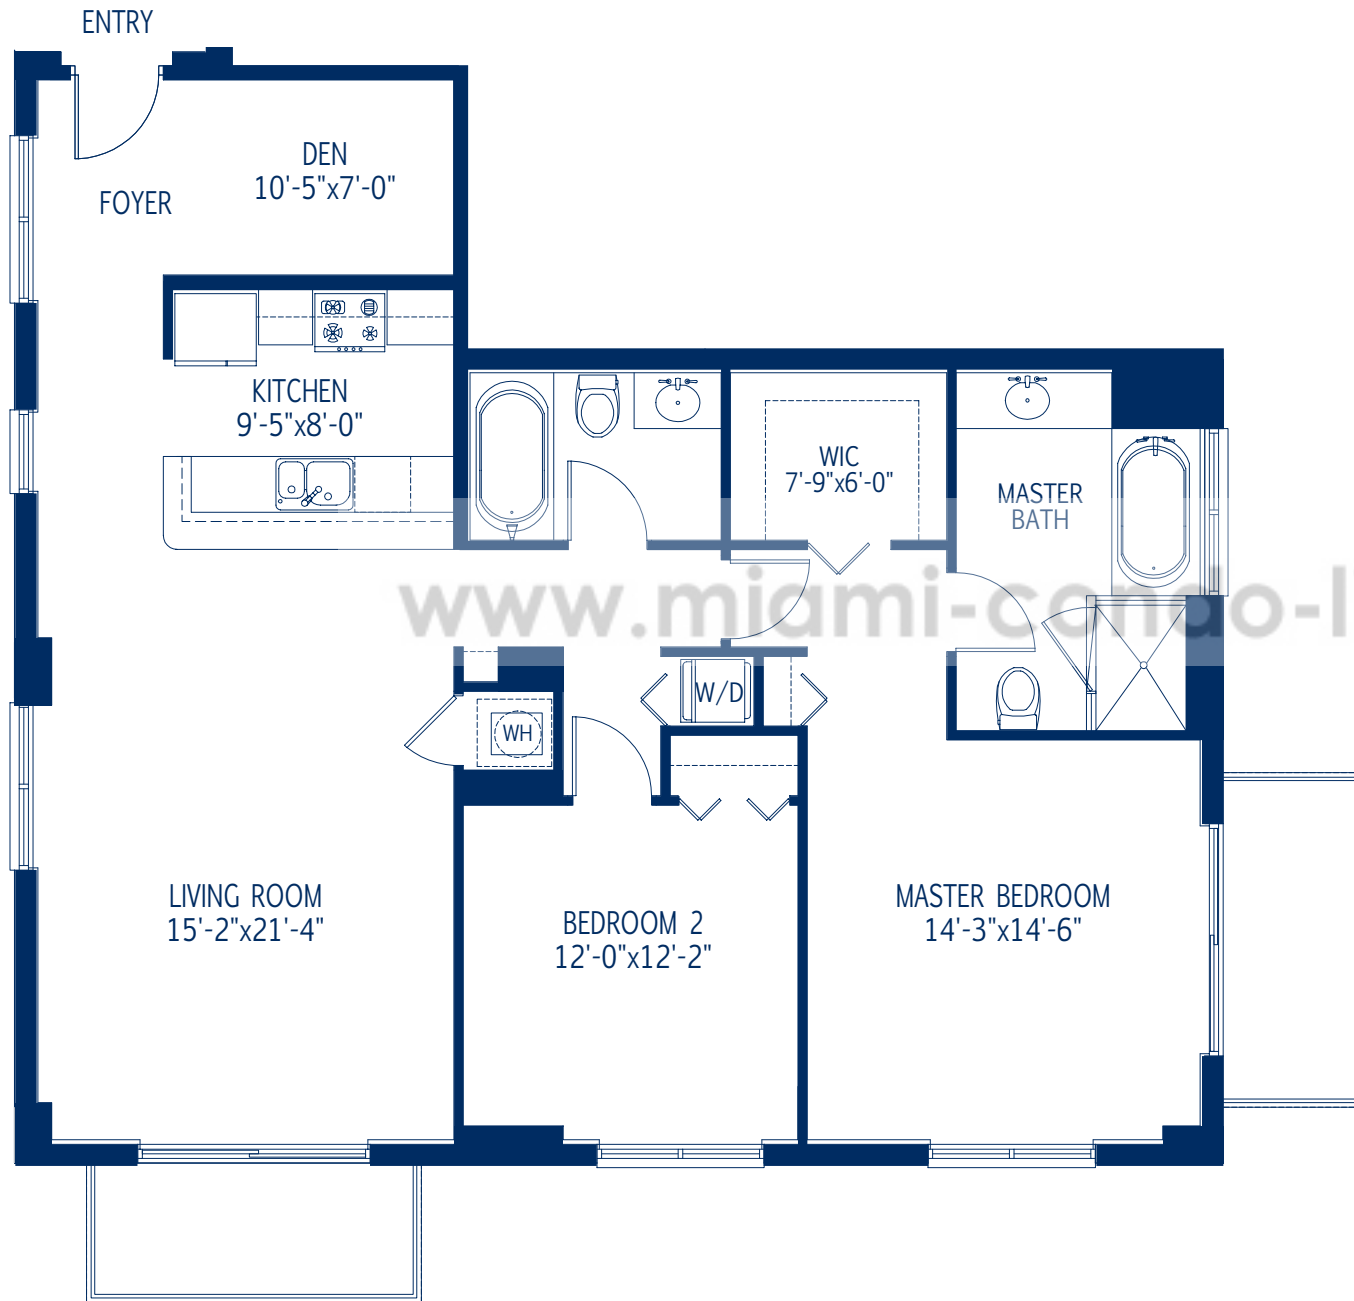

unit B-7

2 bed, 2 bath plus den

residence under a/c 1,391 sq. ft.
terrace 180 sq. ft.

TOTAL 1,571 SQ. FT.

www.miami-condo-lifestyle.com