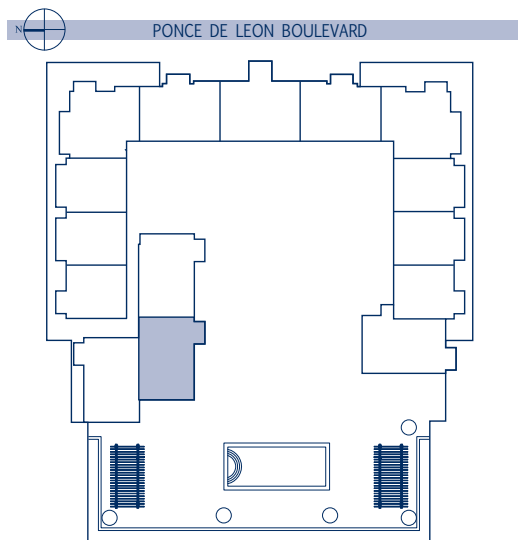

unit B-6

2 bed, 2 bath

residence under a/c1,243 sq. ft.
terrace90 sq. ft.

TOTAL1,333 SQ. FT.

www.miami-condo-lifestyle.com