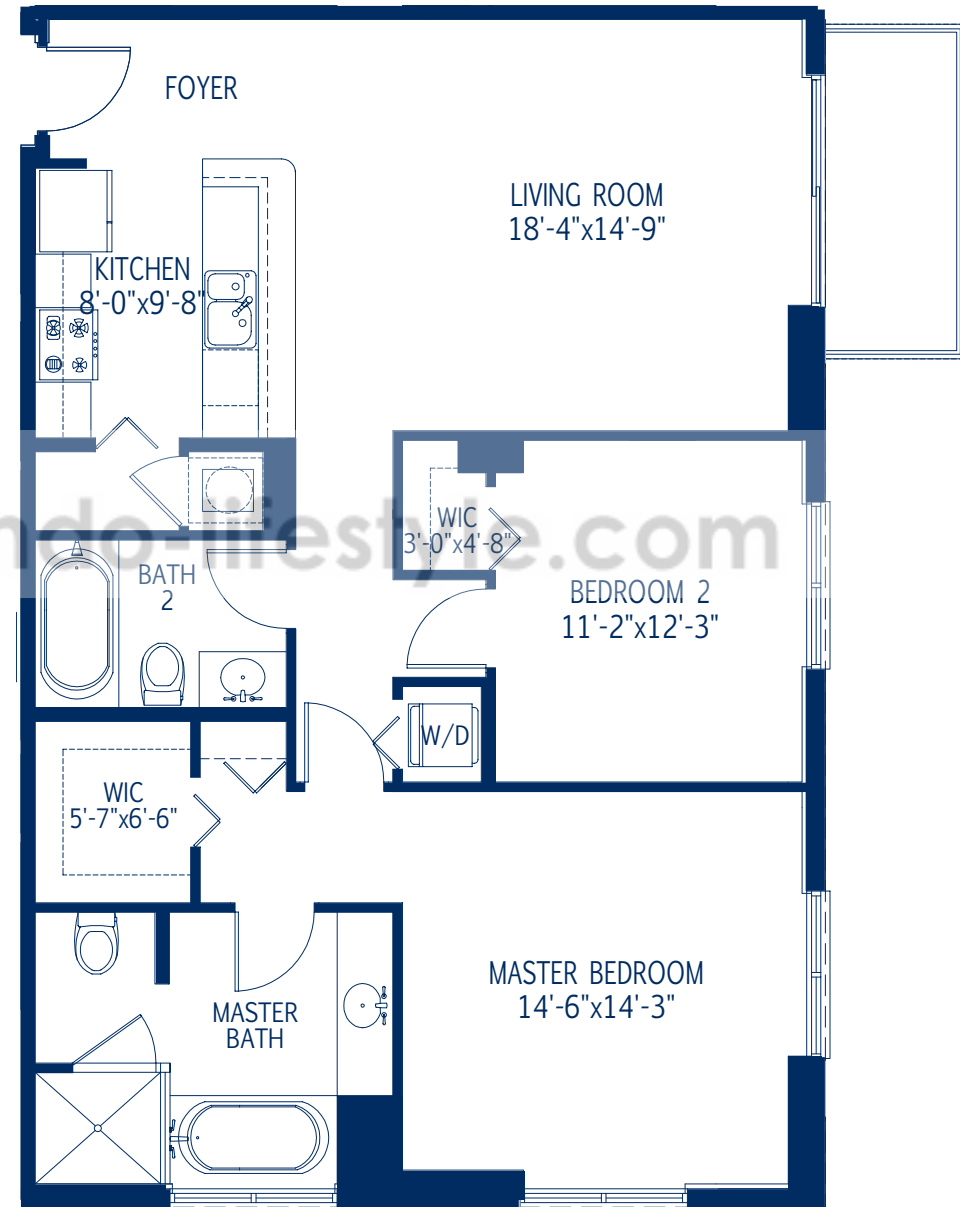

unit B-6

2 bed, 2 bath

residence under a/c1,243 sq. ft.
terrace90 sq. ft.

TOTAL1,333 SQ. FT.

www.miami-condo-lifestyle.com