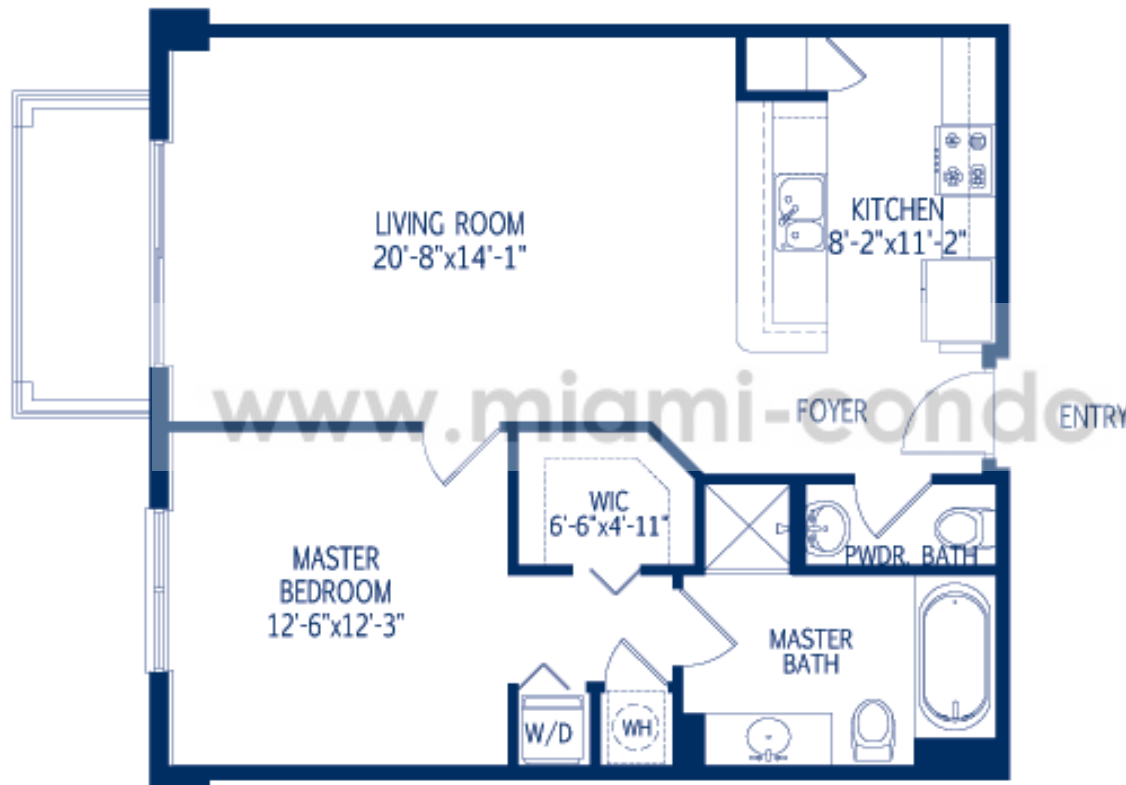

# unit A-1

1 bed, 1 bath & 1 half bath

residence under a/c .....855 sq. ft.  
terrace .....90 sq. ft.  

---

TOTAL .....945 SQ. FT.

[www.miami-condo-lifestyle.com](http://www.miami-condo-lifestyle.com)