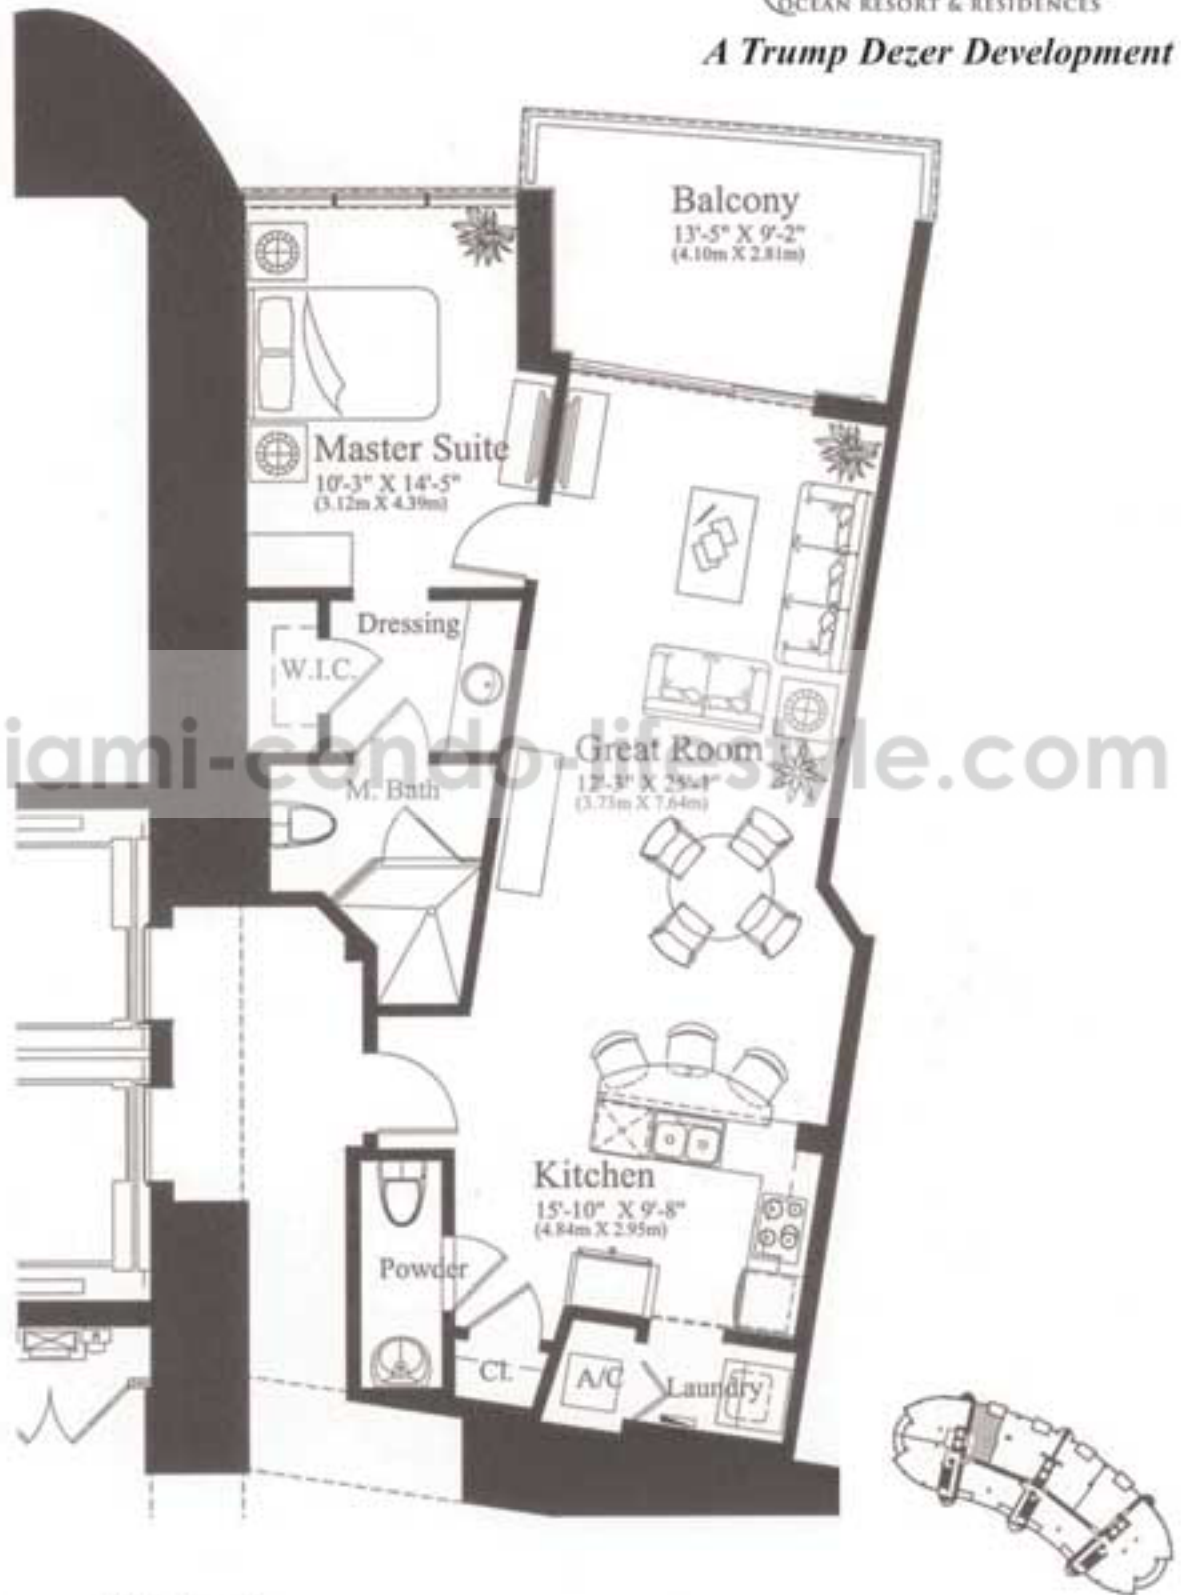

TRUMP ROYALE - RESIDENCE P

1 Bedroom ♦ 1 1/2 Bath

TRUMP
Grande
OCEAN RESORT & RESIDENCES

A Trump Dezer Development

Interior	958 S.F.	89.0 m ²
Balcony	136 S.F.	12.6 m ²
Total	1,094 S.F.	101.6 m²

keyplan
n.l.s.