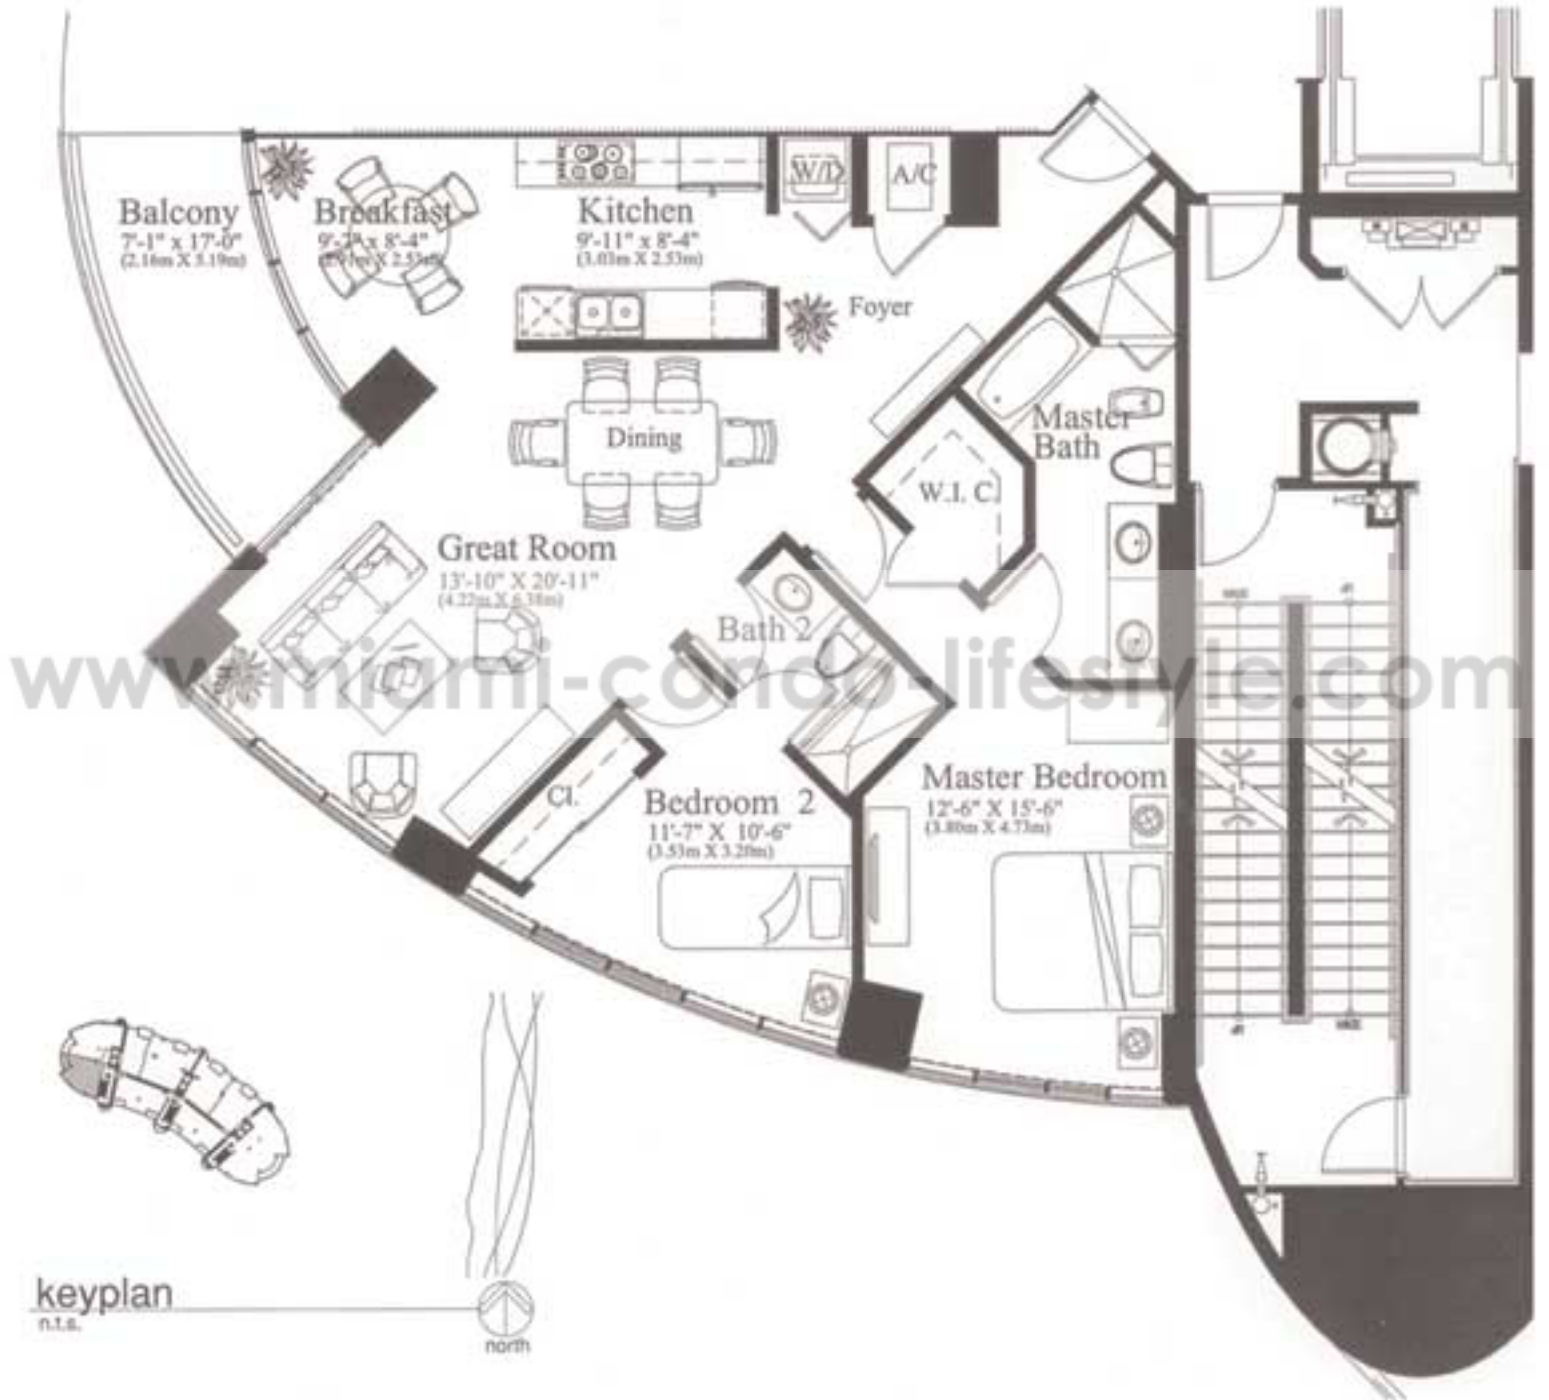

TRUMP ROYALE - RESIDENCE M

2 Bedroom ♦ 2 Bath

TRUMP
Grande
OCEAN RESORT & RESIDENCES

A Trump Dezer Development

Interior	1,289 S.F.	119.8 m2
Balcony	116 S.F.	10.8 m2
Total	1,405 S.F.	130.6 m2