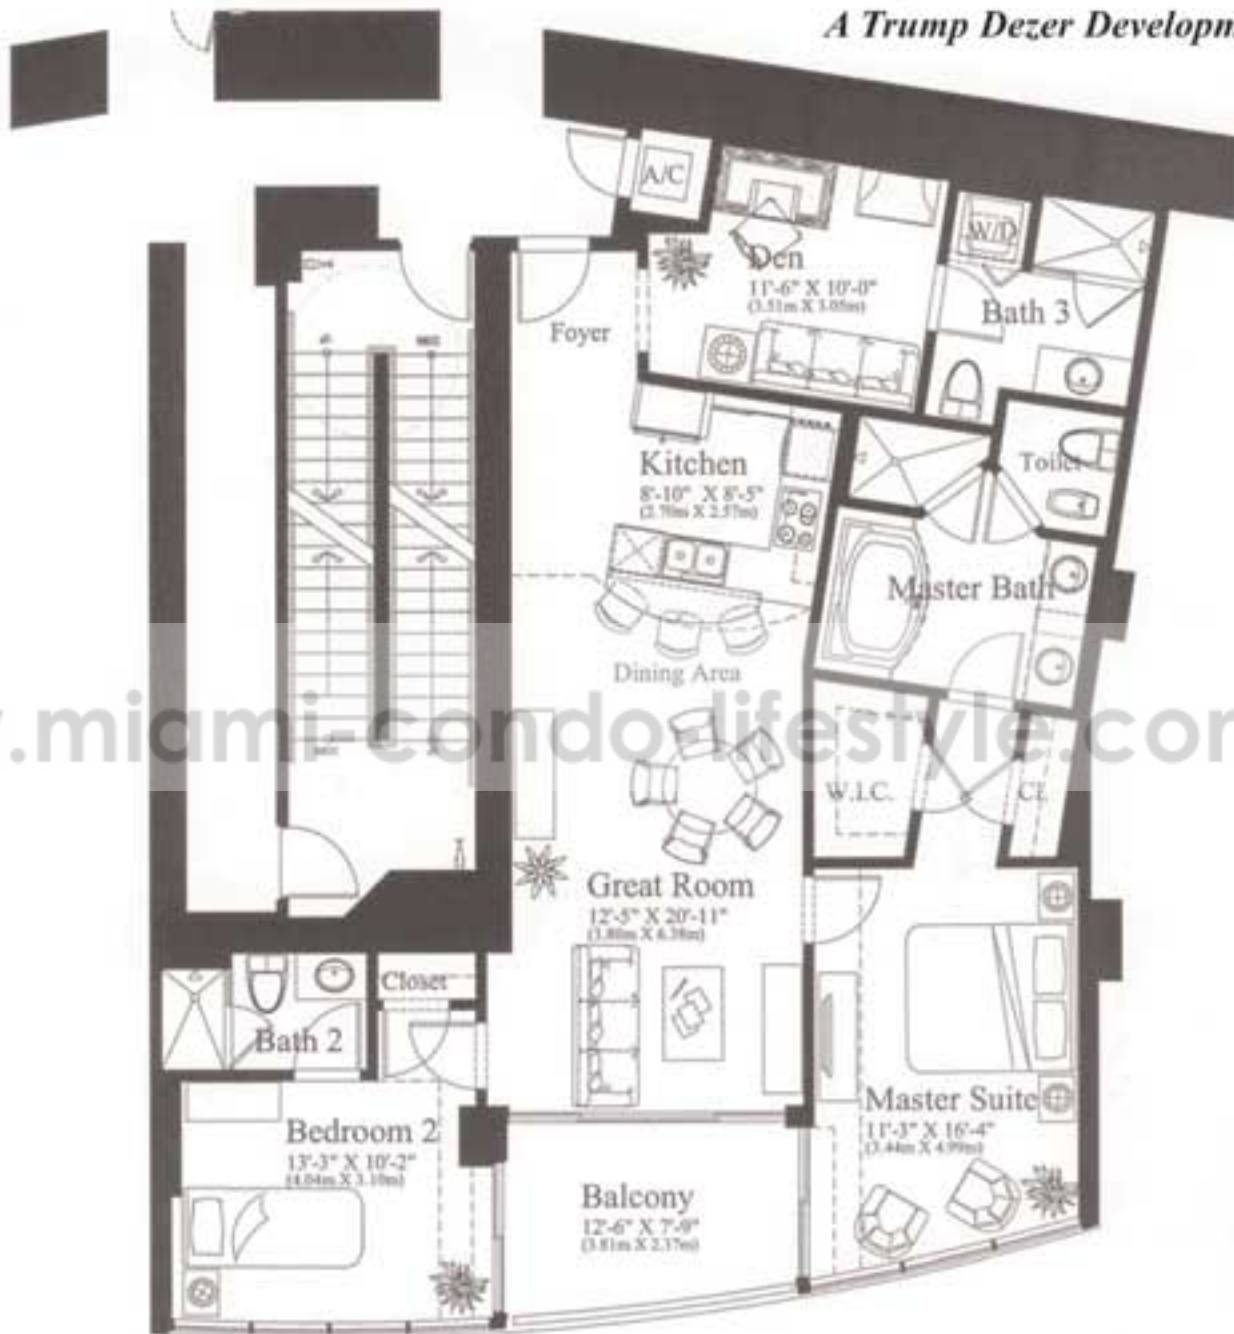

TRUMP ROYALE - RESIDENCE G

2 Bedroom/Den ♦ 3 Bath

TRUMP
Grande
OCEAN RESORT & RESIDENCES

A Trump Dezer Development

www.miami-condolifestyle.com

Interior	1,434 S.F.	133.2 m2
Balcony	103 S.F.	9.6 m2
Total	1,537 S.F.	142.8 m2