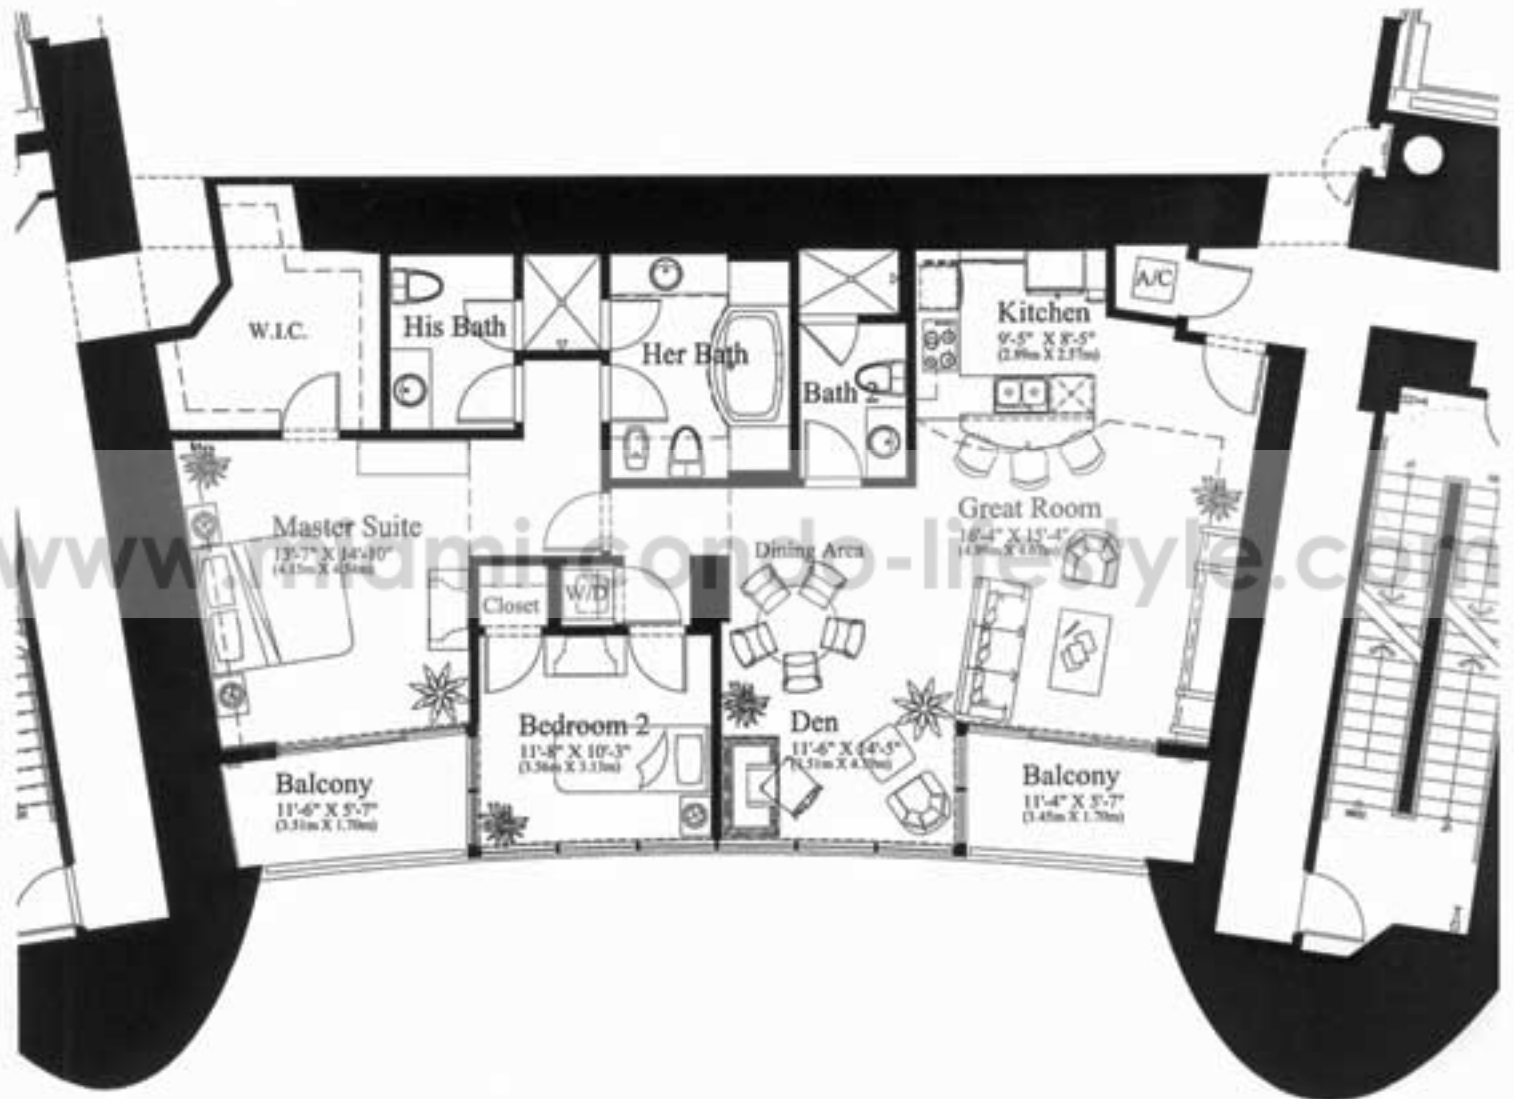

TRUMP ROYALE - RESIDENCE E

2 Bedroom ♦ 2 Bath with Den

TRUMP
Grande
OCEAN RESORT & RESIDENCES

A Trump Dezer Development

Interior	1,577 S.F.	146.5M ²
Balcony	141 S.F.	13.1M ²
Total	1,718 S.F.	159.6M ²