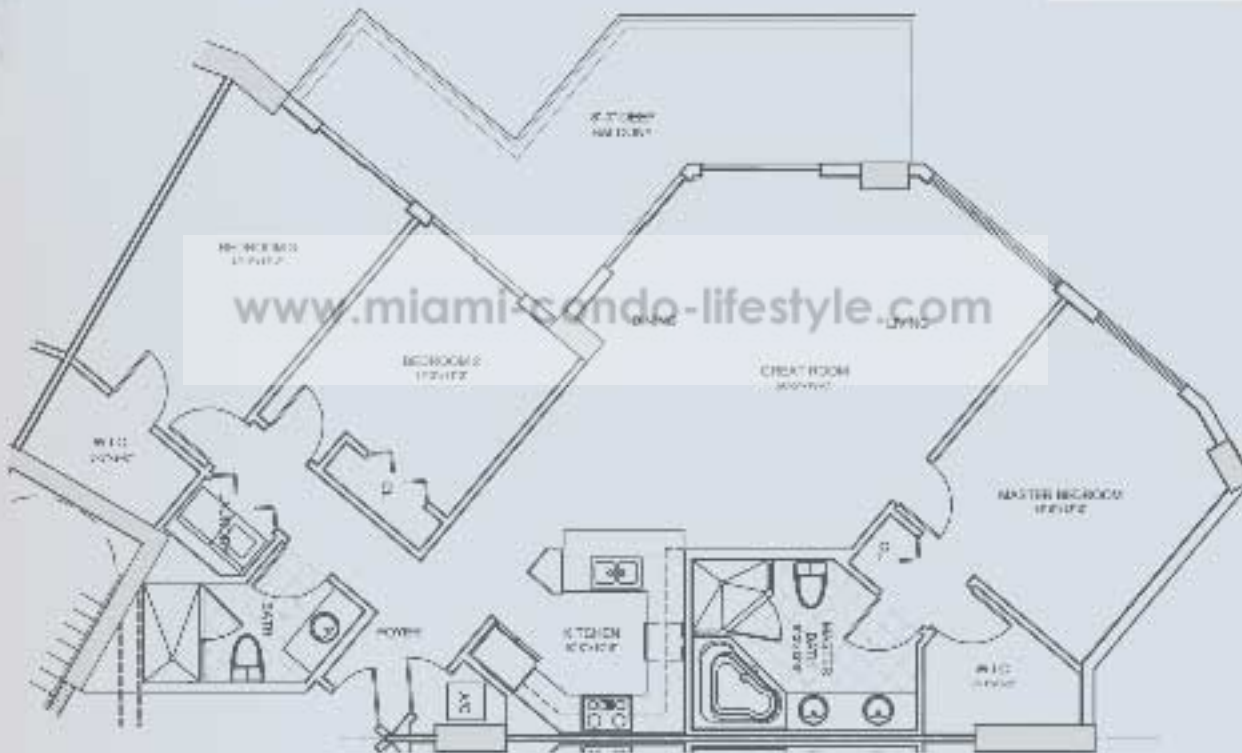

PLAN

C

1593 SQ FEET

3 BED 2 BATH

www.miami-condo-lifestyle.com