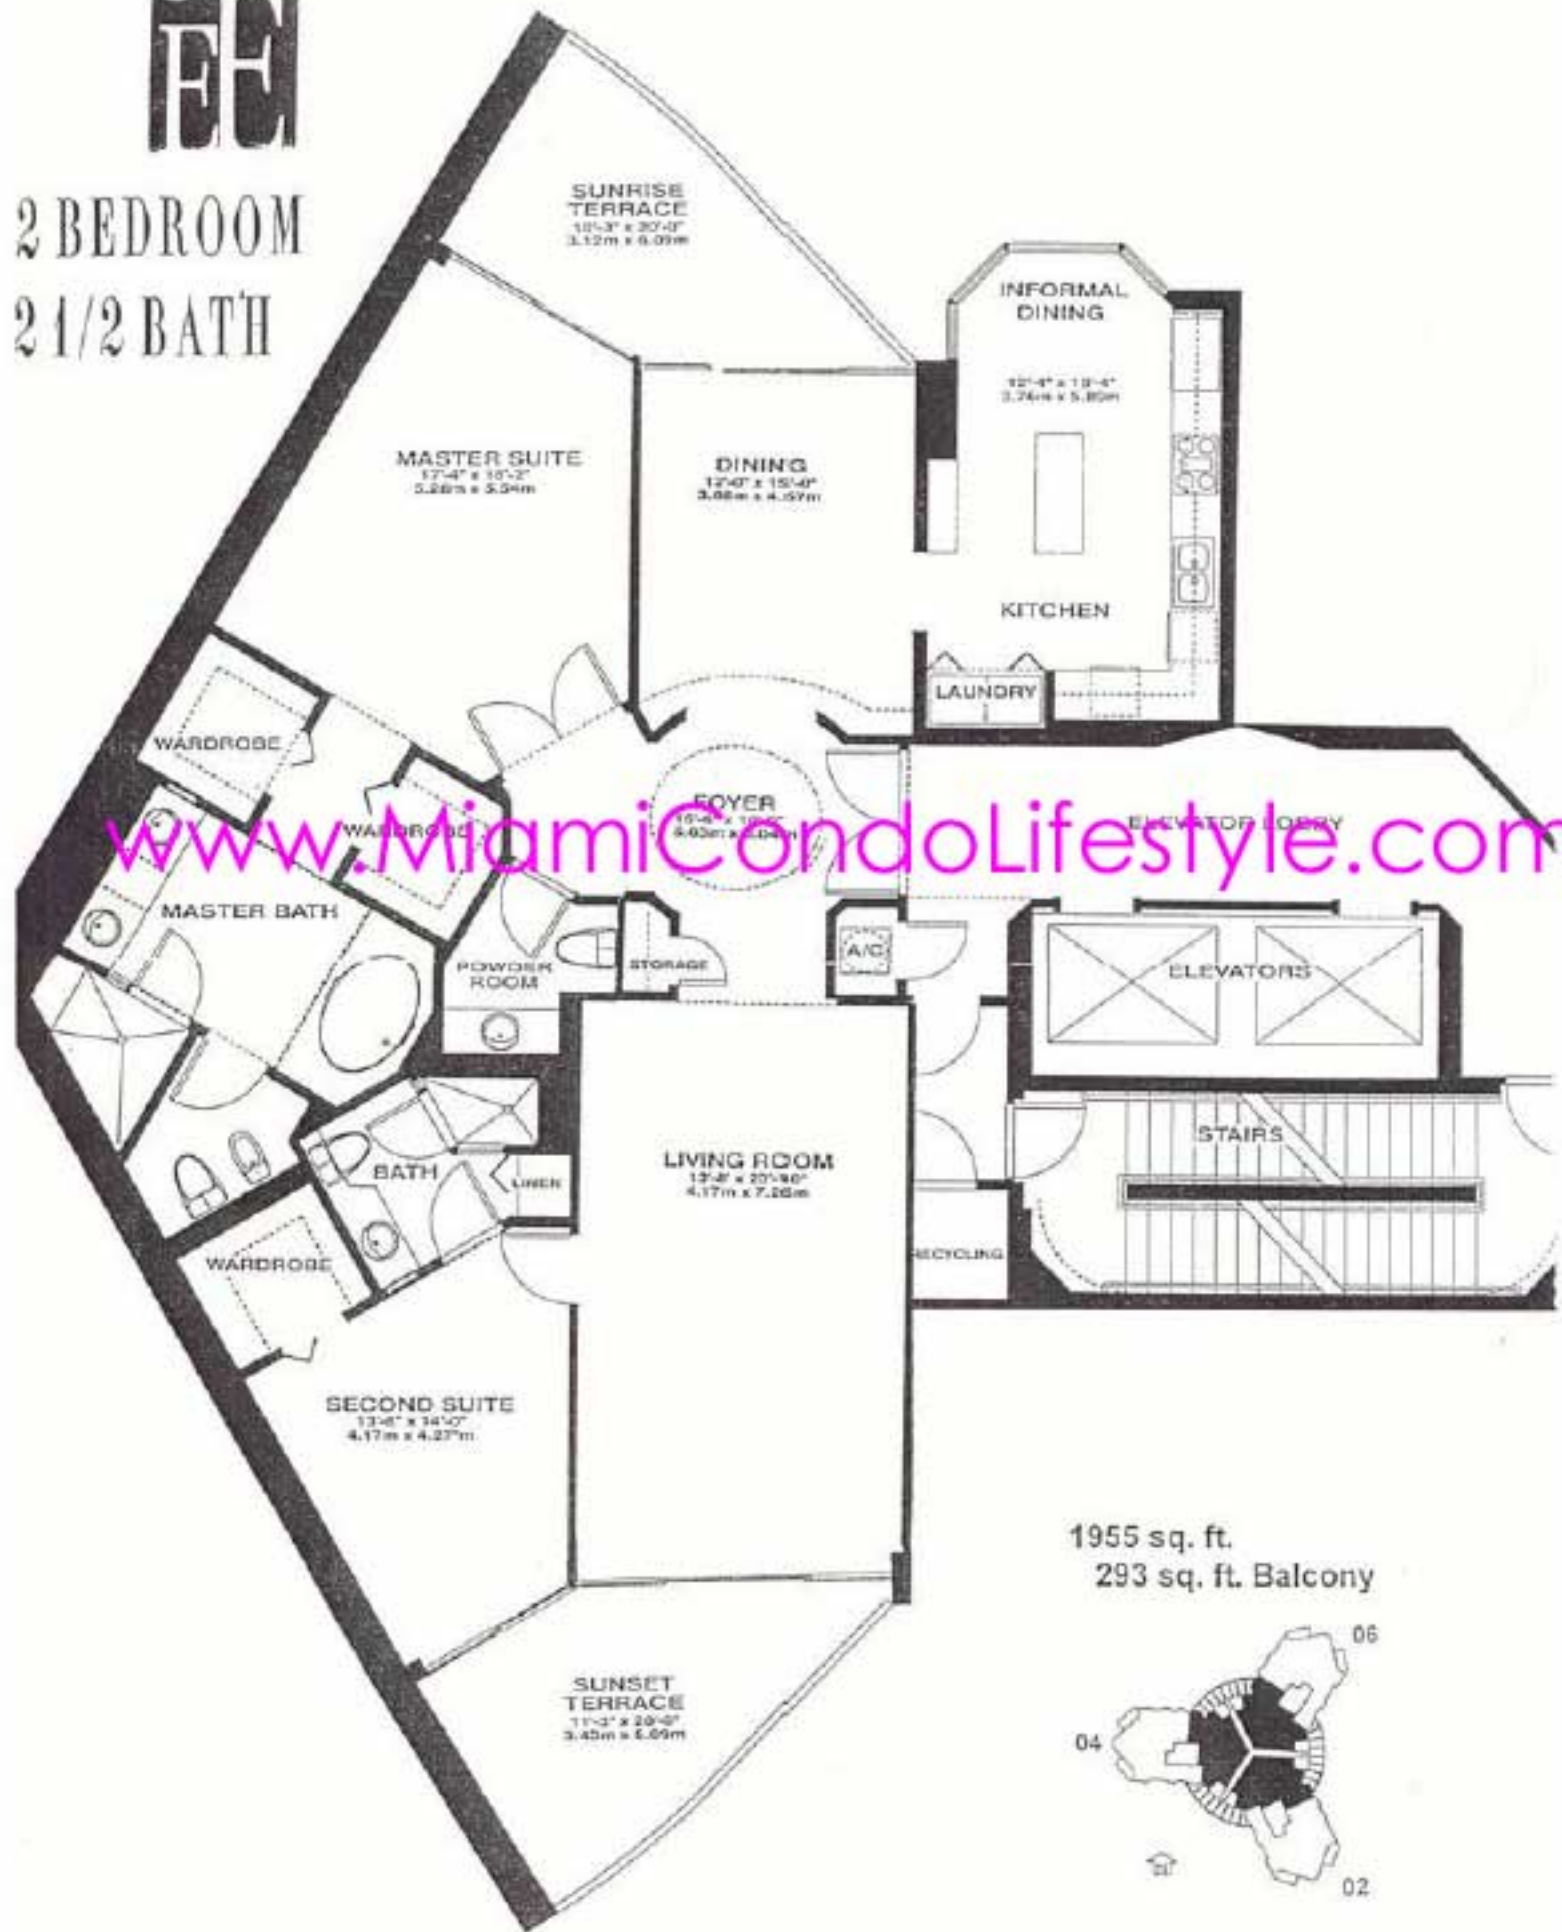

2 BEDROOM  
2 1/2 BATH

[www.MiamiCondoLifestyle.com](http://www.MiamiCondoLifestyle.com)

1955 sq. ft.  
293 sq. ft. Balcony