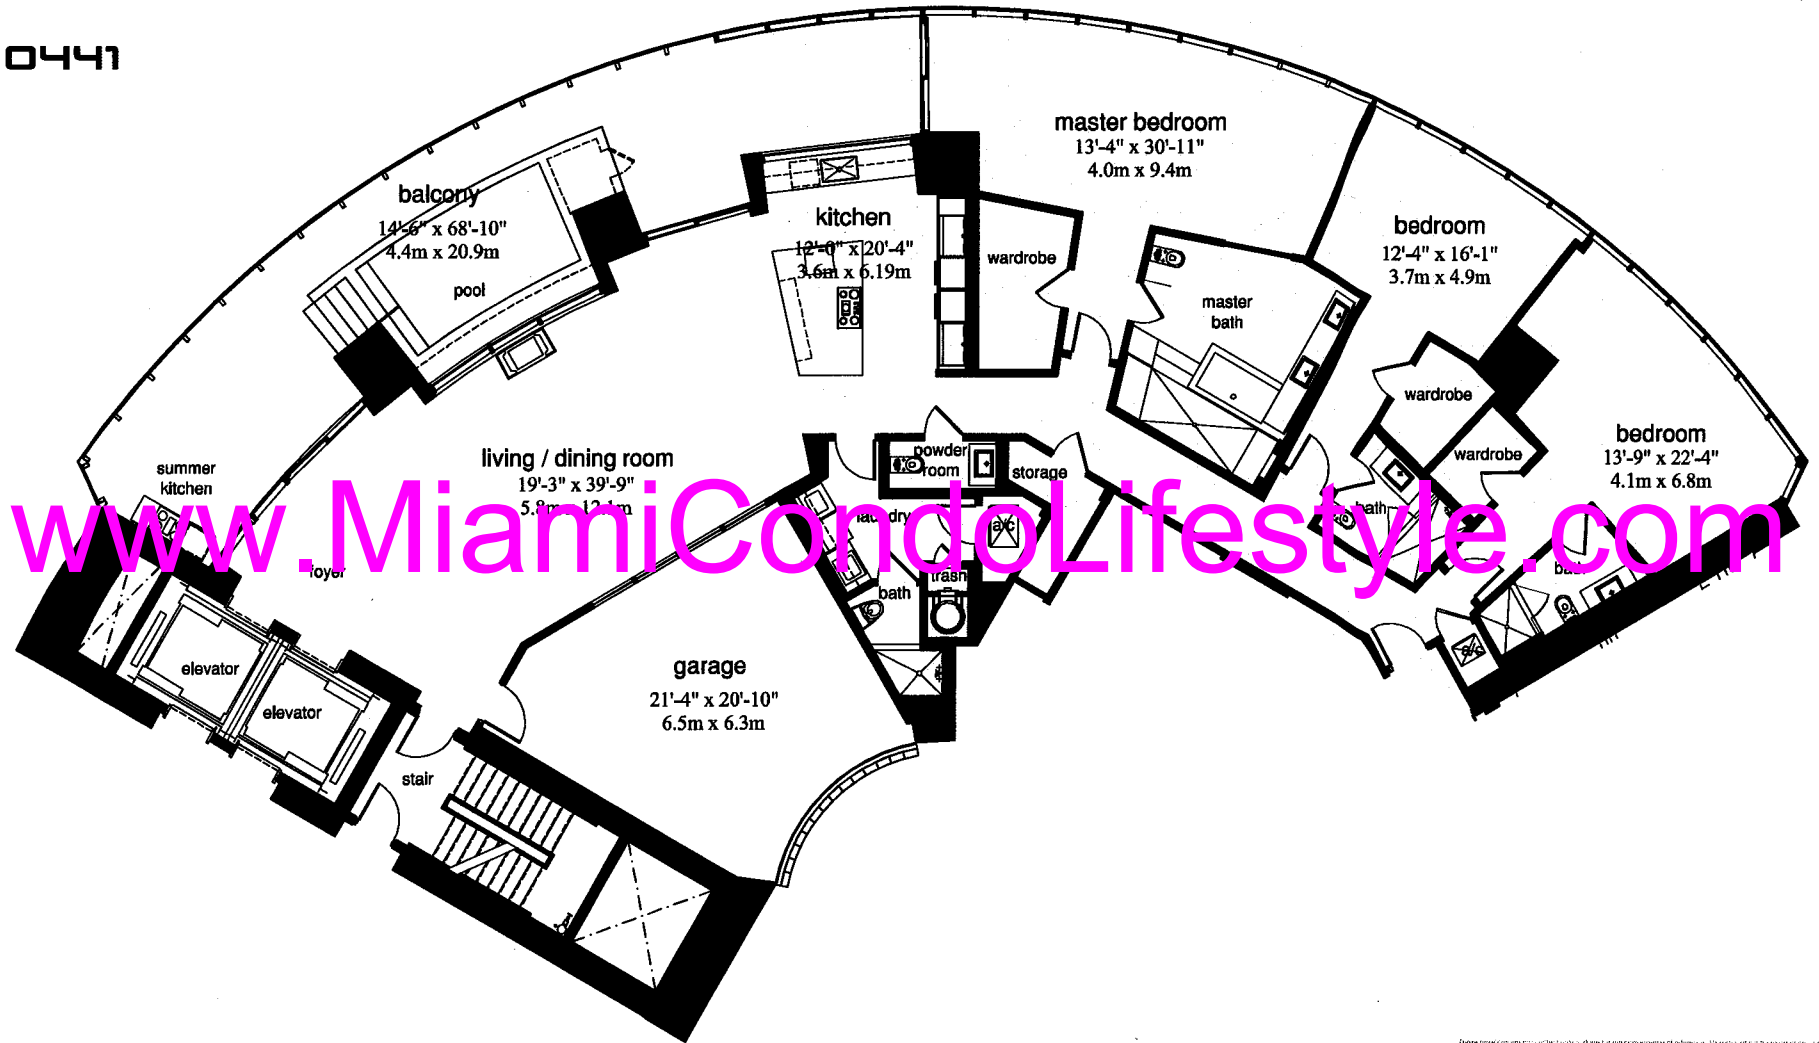

**PORSCHE DESIGN
TOWER MIAMI
P'0001**

P'0441

www.MiamiCondoLifestyle.com

Area	SQ FT	M²
Interior	3,415	317.2
Balcony	831	77.2
Garage	503	46.7
Total	4,749	441.1