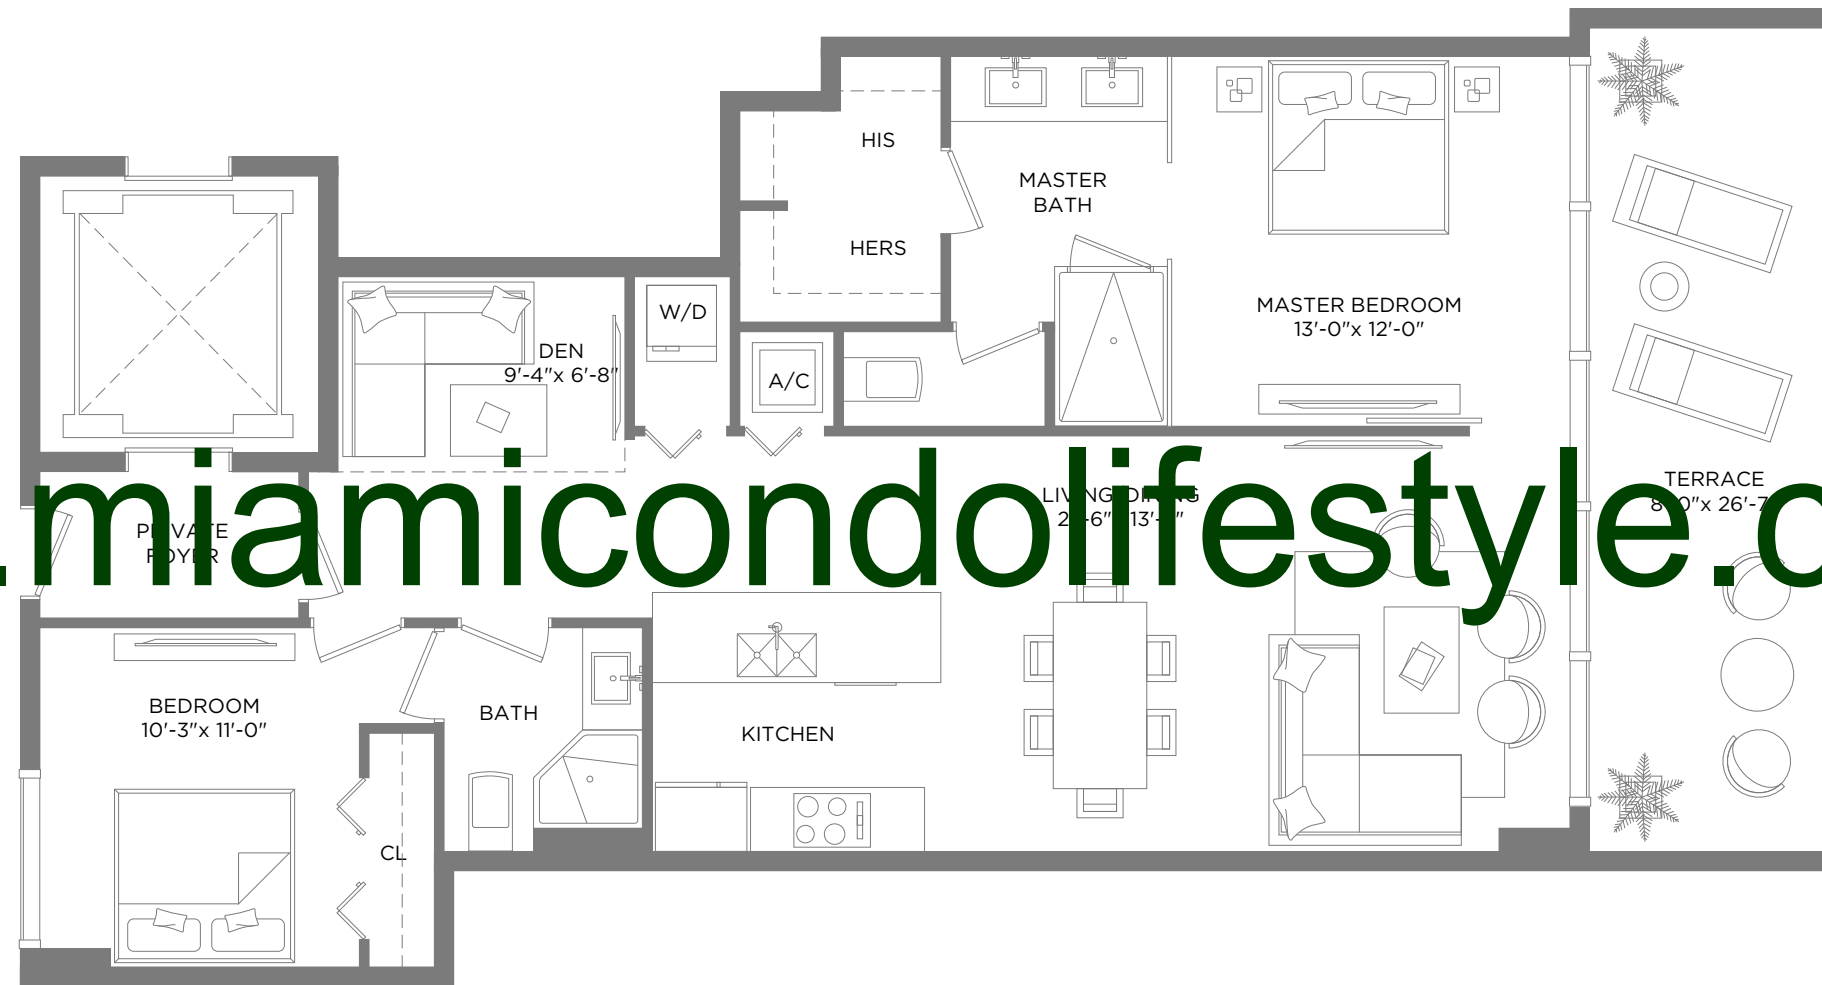

[www.miamicondolifestyle.com](http://www.miamicondolifestyle.com)

RESIDENCE 06  
2 BEDROOMS 2 BATHS + DEN

A/C INTERIOR AREA	1,206 SQ.FT.	112.04 SQ.M.
TERRACE AREA	212 SQ.FT.	19.69 SQ.M.
TOTAL RESIDENCE	1,418 SQ.FT.	131.73 SQ.M.