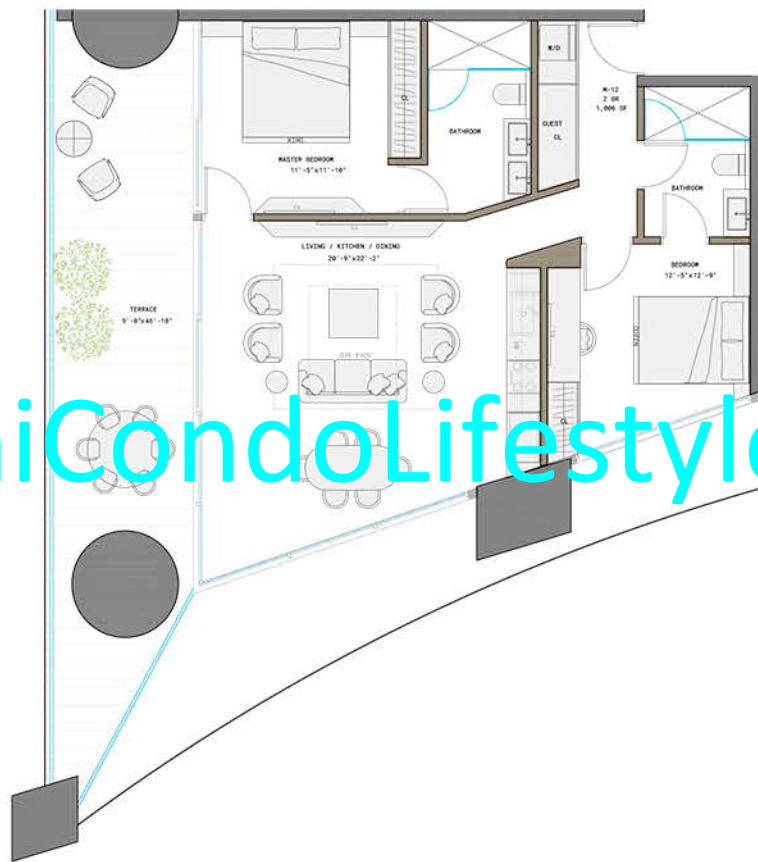

## RESIDENCE M LINE 12

2 BED | 2 BATH  
INTERIOR 1,006 SF | 93 M<sup>2</sup>

[www.MiamiCondoLifestyle.com](http://www.MiamiCondoLifestyle.com)