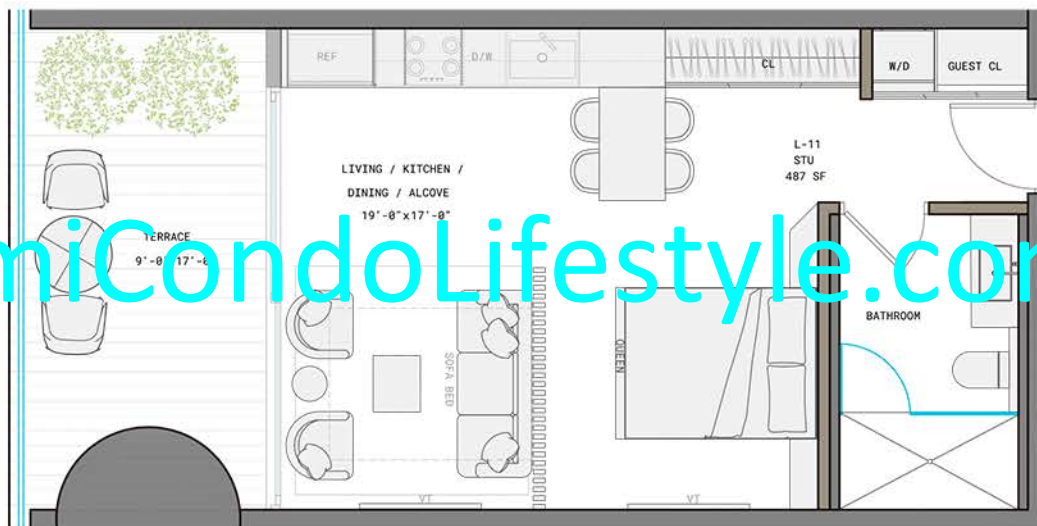

RESIDENCE L LINE 11

STUDIO
INTERIOR 487 SF | 45 M²

www.MiamiCondoLifestyle.com