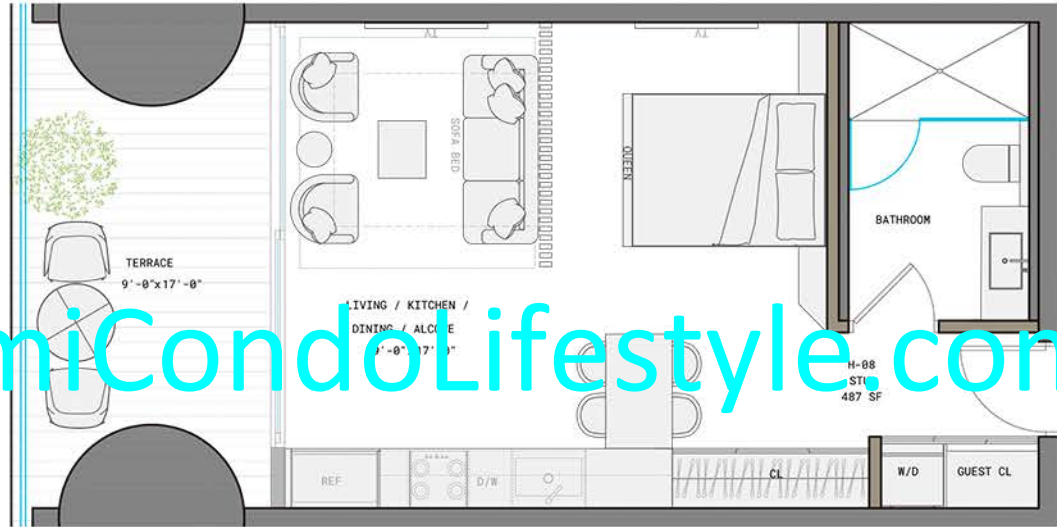

**RESIDENCE H**

LINE 08

STUDIO

INTERIOR 487 SF | 45 M<sup>2</sup>

[www.MiamiCondoLifestyle.com](http://www.MiamiCondoLifestyle.com)