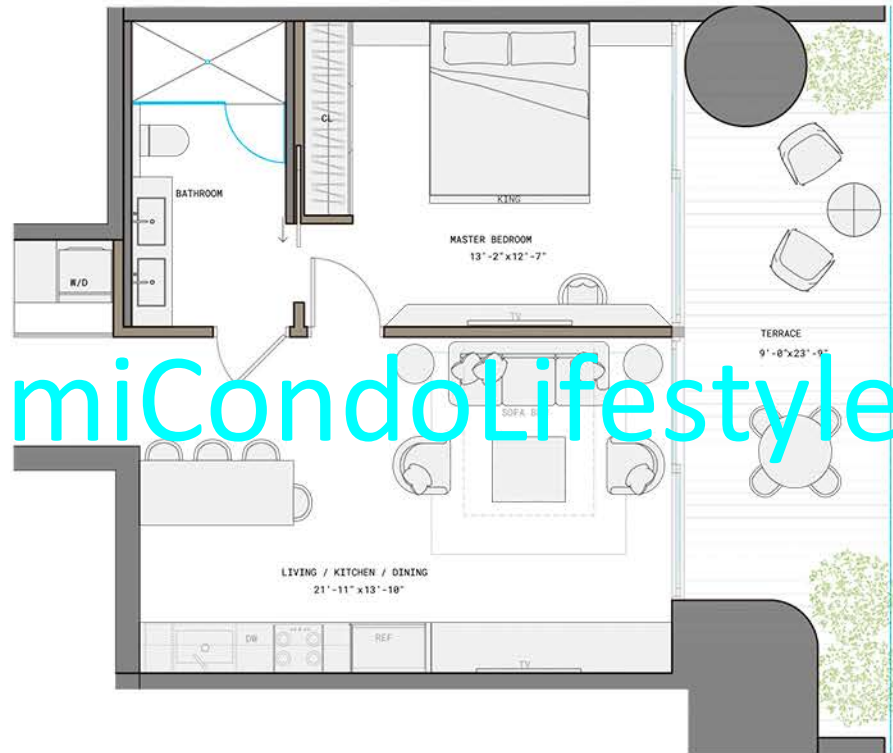

RESIDENCE C LINE 03

1 BED | 1 BATH
INTERIOR 760 SF | 71 M²

www.MiamiCondoLifestyle.com