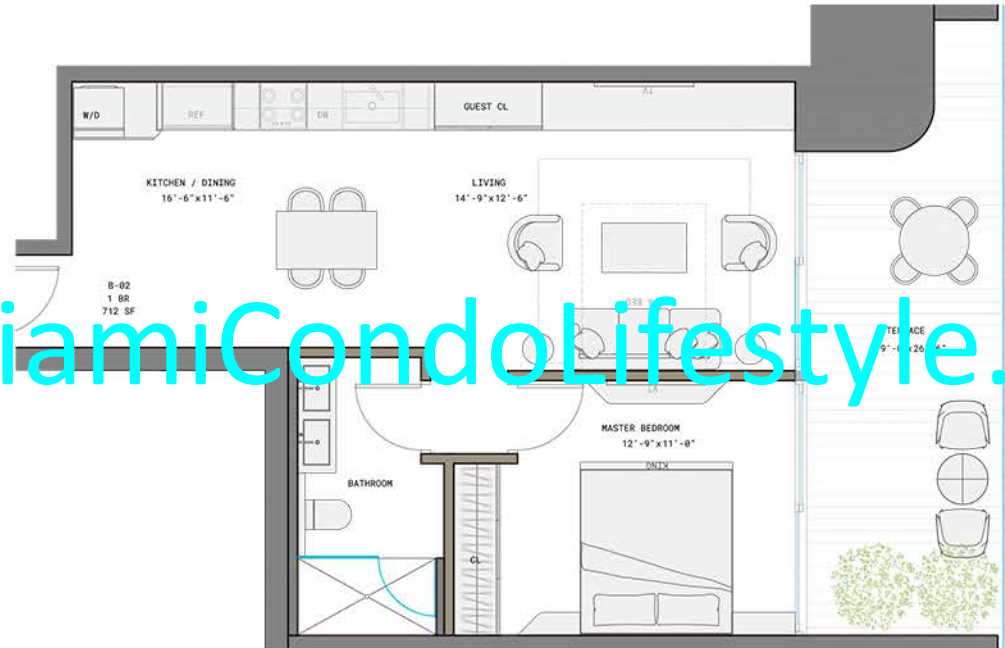

RESIDENCE B

LINE 02

1 BED | 1 BATH

INTERIOR 712 SF | 66 M²

www.MiamiCondoLifestyle.com