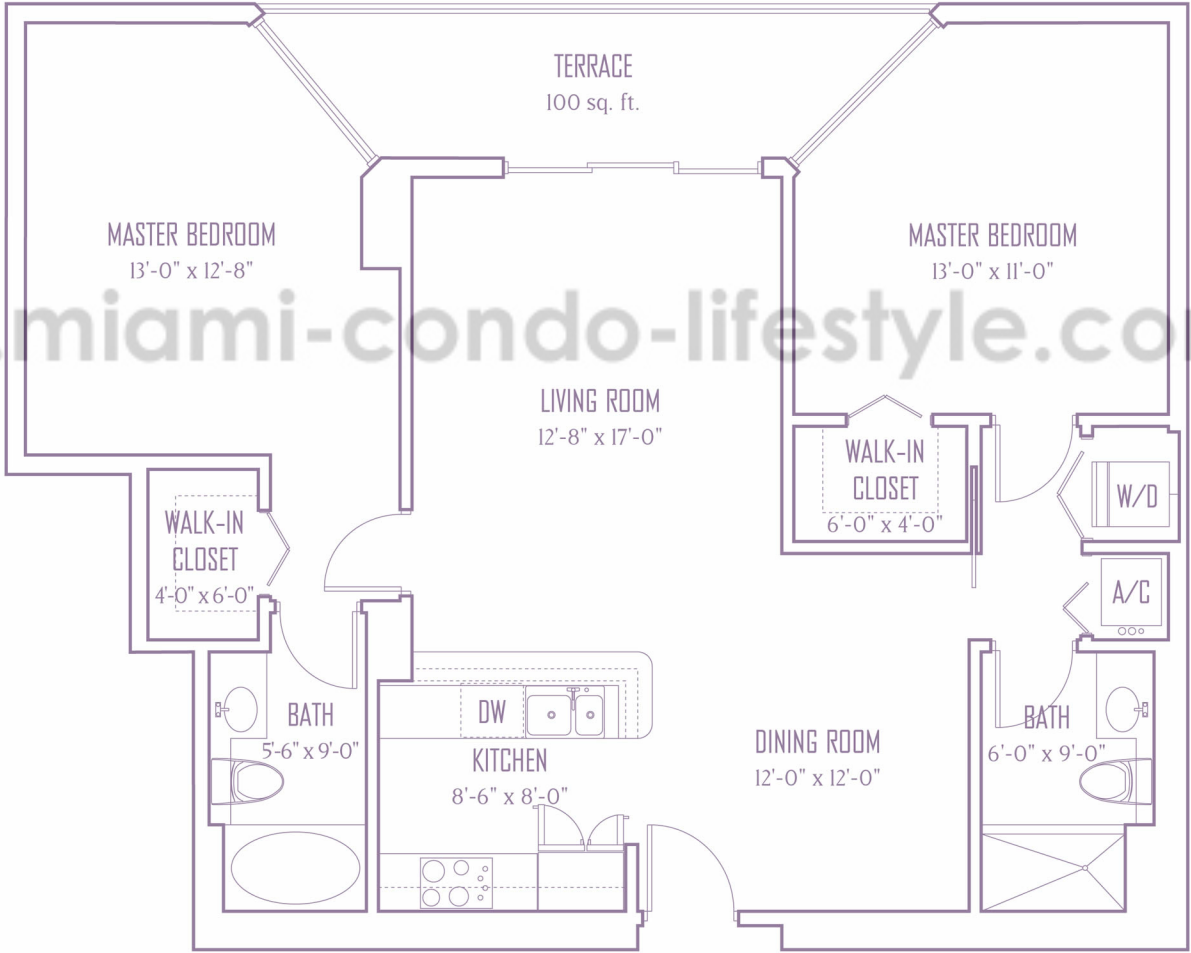

www.miami-condo-lifestyle.com

UNIT B3

2 BEDROOM, 2 BATH		
UNDER AC	1,169 SQ.FT.	108.60 M²
TERRACE	100 SQ.FT.	9.30 M²
TOTAL	1,269 SQ.FT.	117.90 M²

2 BEDROOM