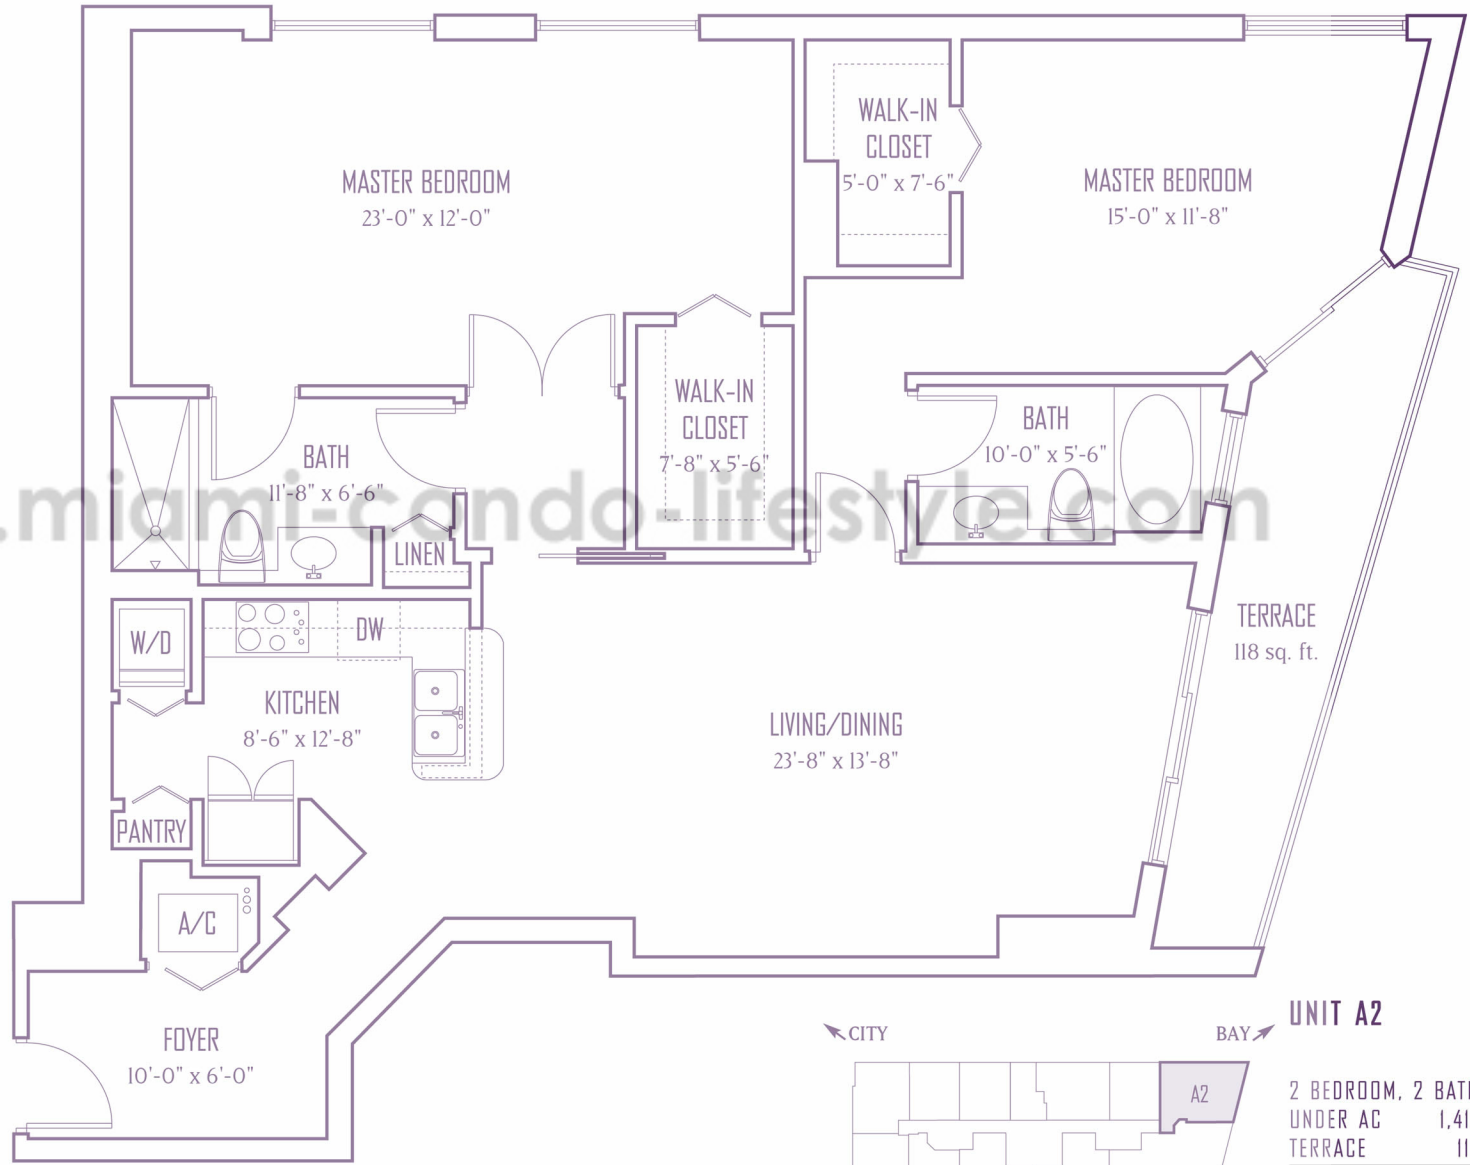

www.miami-condo-lifestyle.com

**UNIT A2**

2 BEDROOM, 2 BATH		
UNDER AC	1,416 SQ.FT.	131.60 M <sup>2</sup>
TERRACE	118 SQ.FT.	11.00 M <sup>2</sup>
<b>TOTAL</b>	<b>1,534 SQ.FT.</b>	<b>142.50 M<sup>2</sup></b>

All dimensions are approximate and subject to change in accordance with the agreement for sale.

# 2 BEDROOM