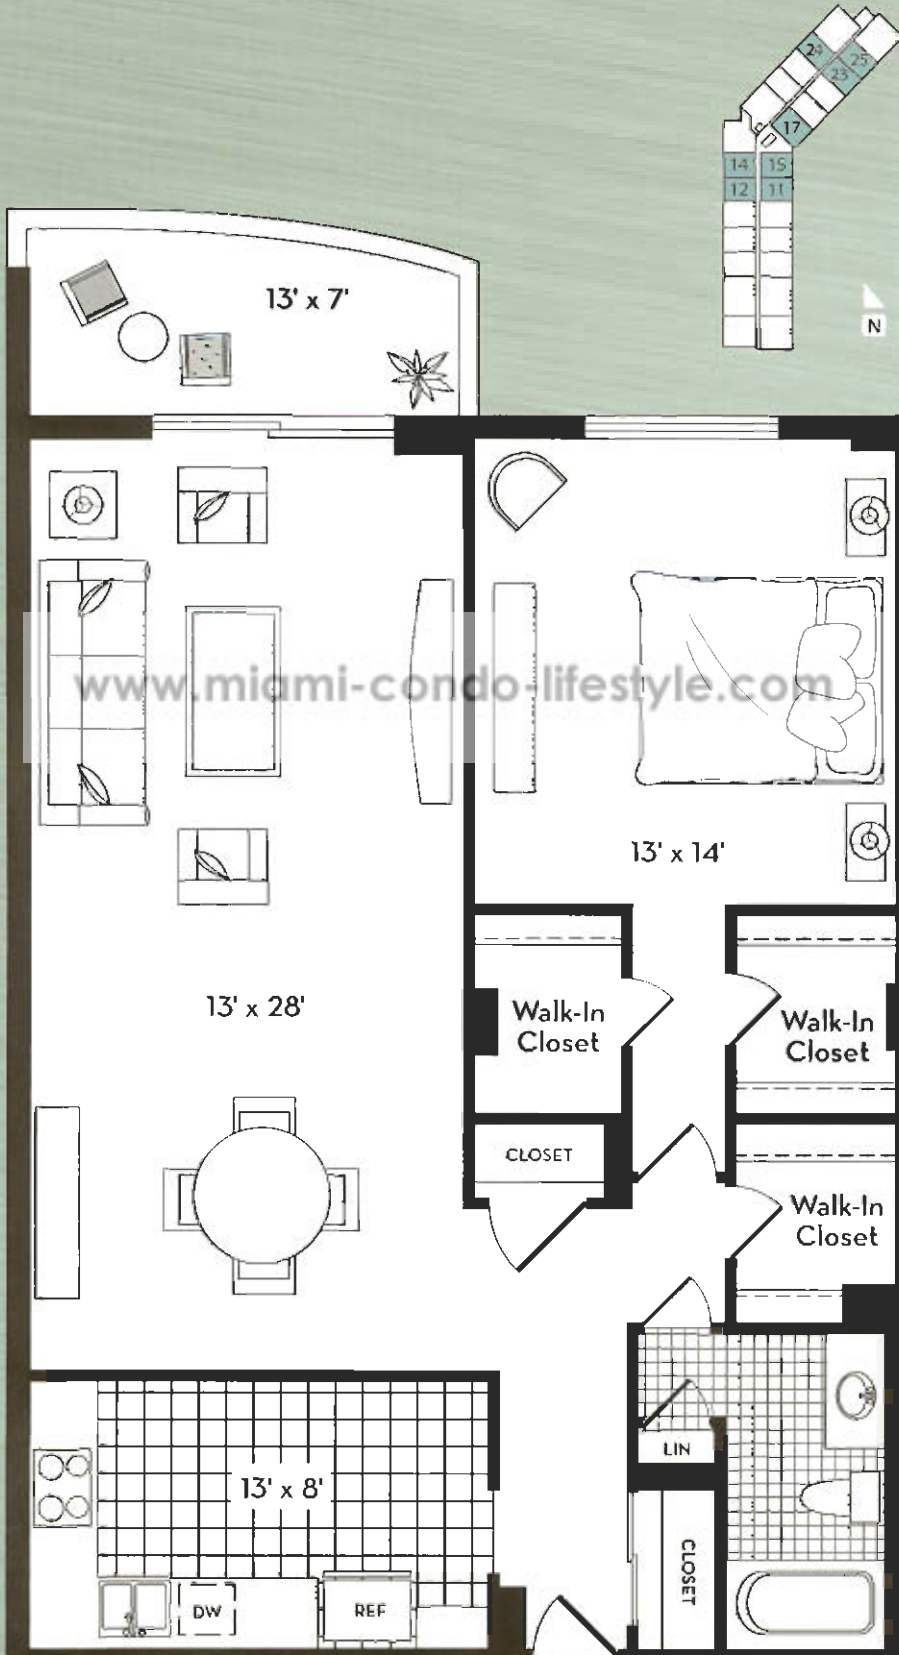

# FLOORPLAN 2

## 1 Bedroom / 1 Bath

Living A/C 1005 Sq. Ft. 93.3 Sq. M.

Balcony 84 Sq. Ft. 7.8 Sq. M.

[www.miami-condo-lifestyle.com](http://www.miami-condo-lifestyle.com)