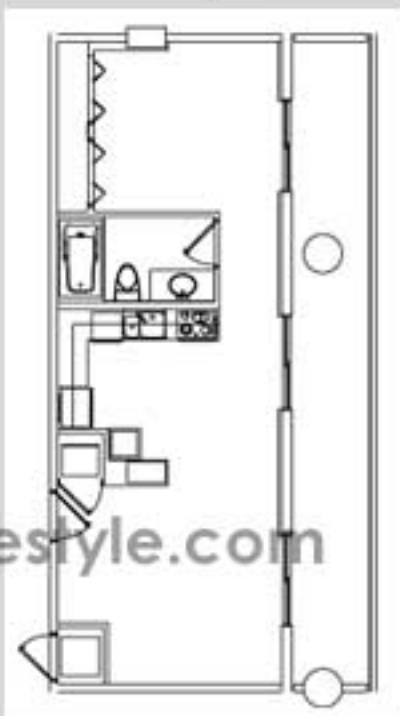

FLAT R

1 Bedroom area 870 sq ft.

Total Area: 870 sq ft.

AC Area: 639 sq ft.

Balcony Area: 231 sq ft.

Levels: 3,4,5,6,7

miami-condo-lifestyle.com