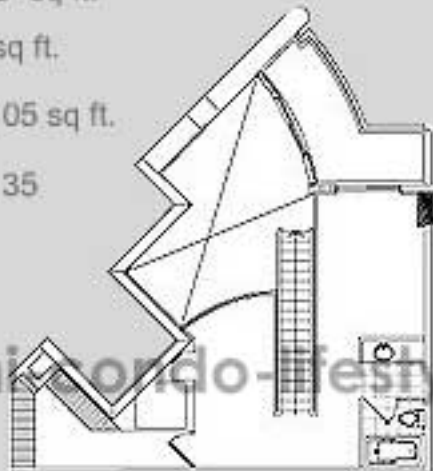

SPLIT F 2 Bedroom area 1,260 sq ft.

Total Area: 1,260 sq ft.

AC Area: 1,155 sq ft.

Balcony Area: 105 sq ft.

Levels: 21 Thru. 35

miami-condo-lifestyle.com