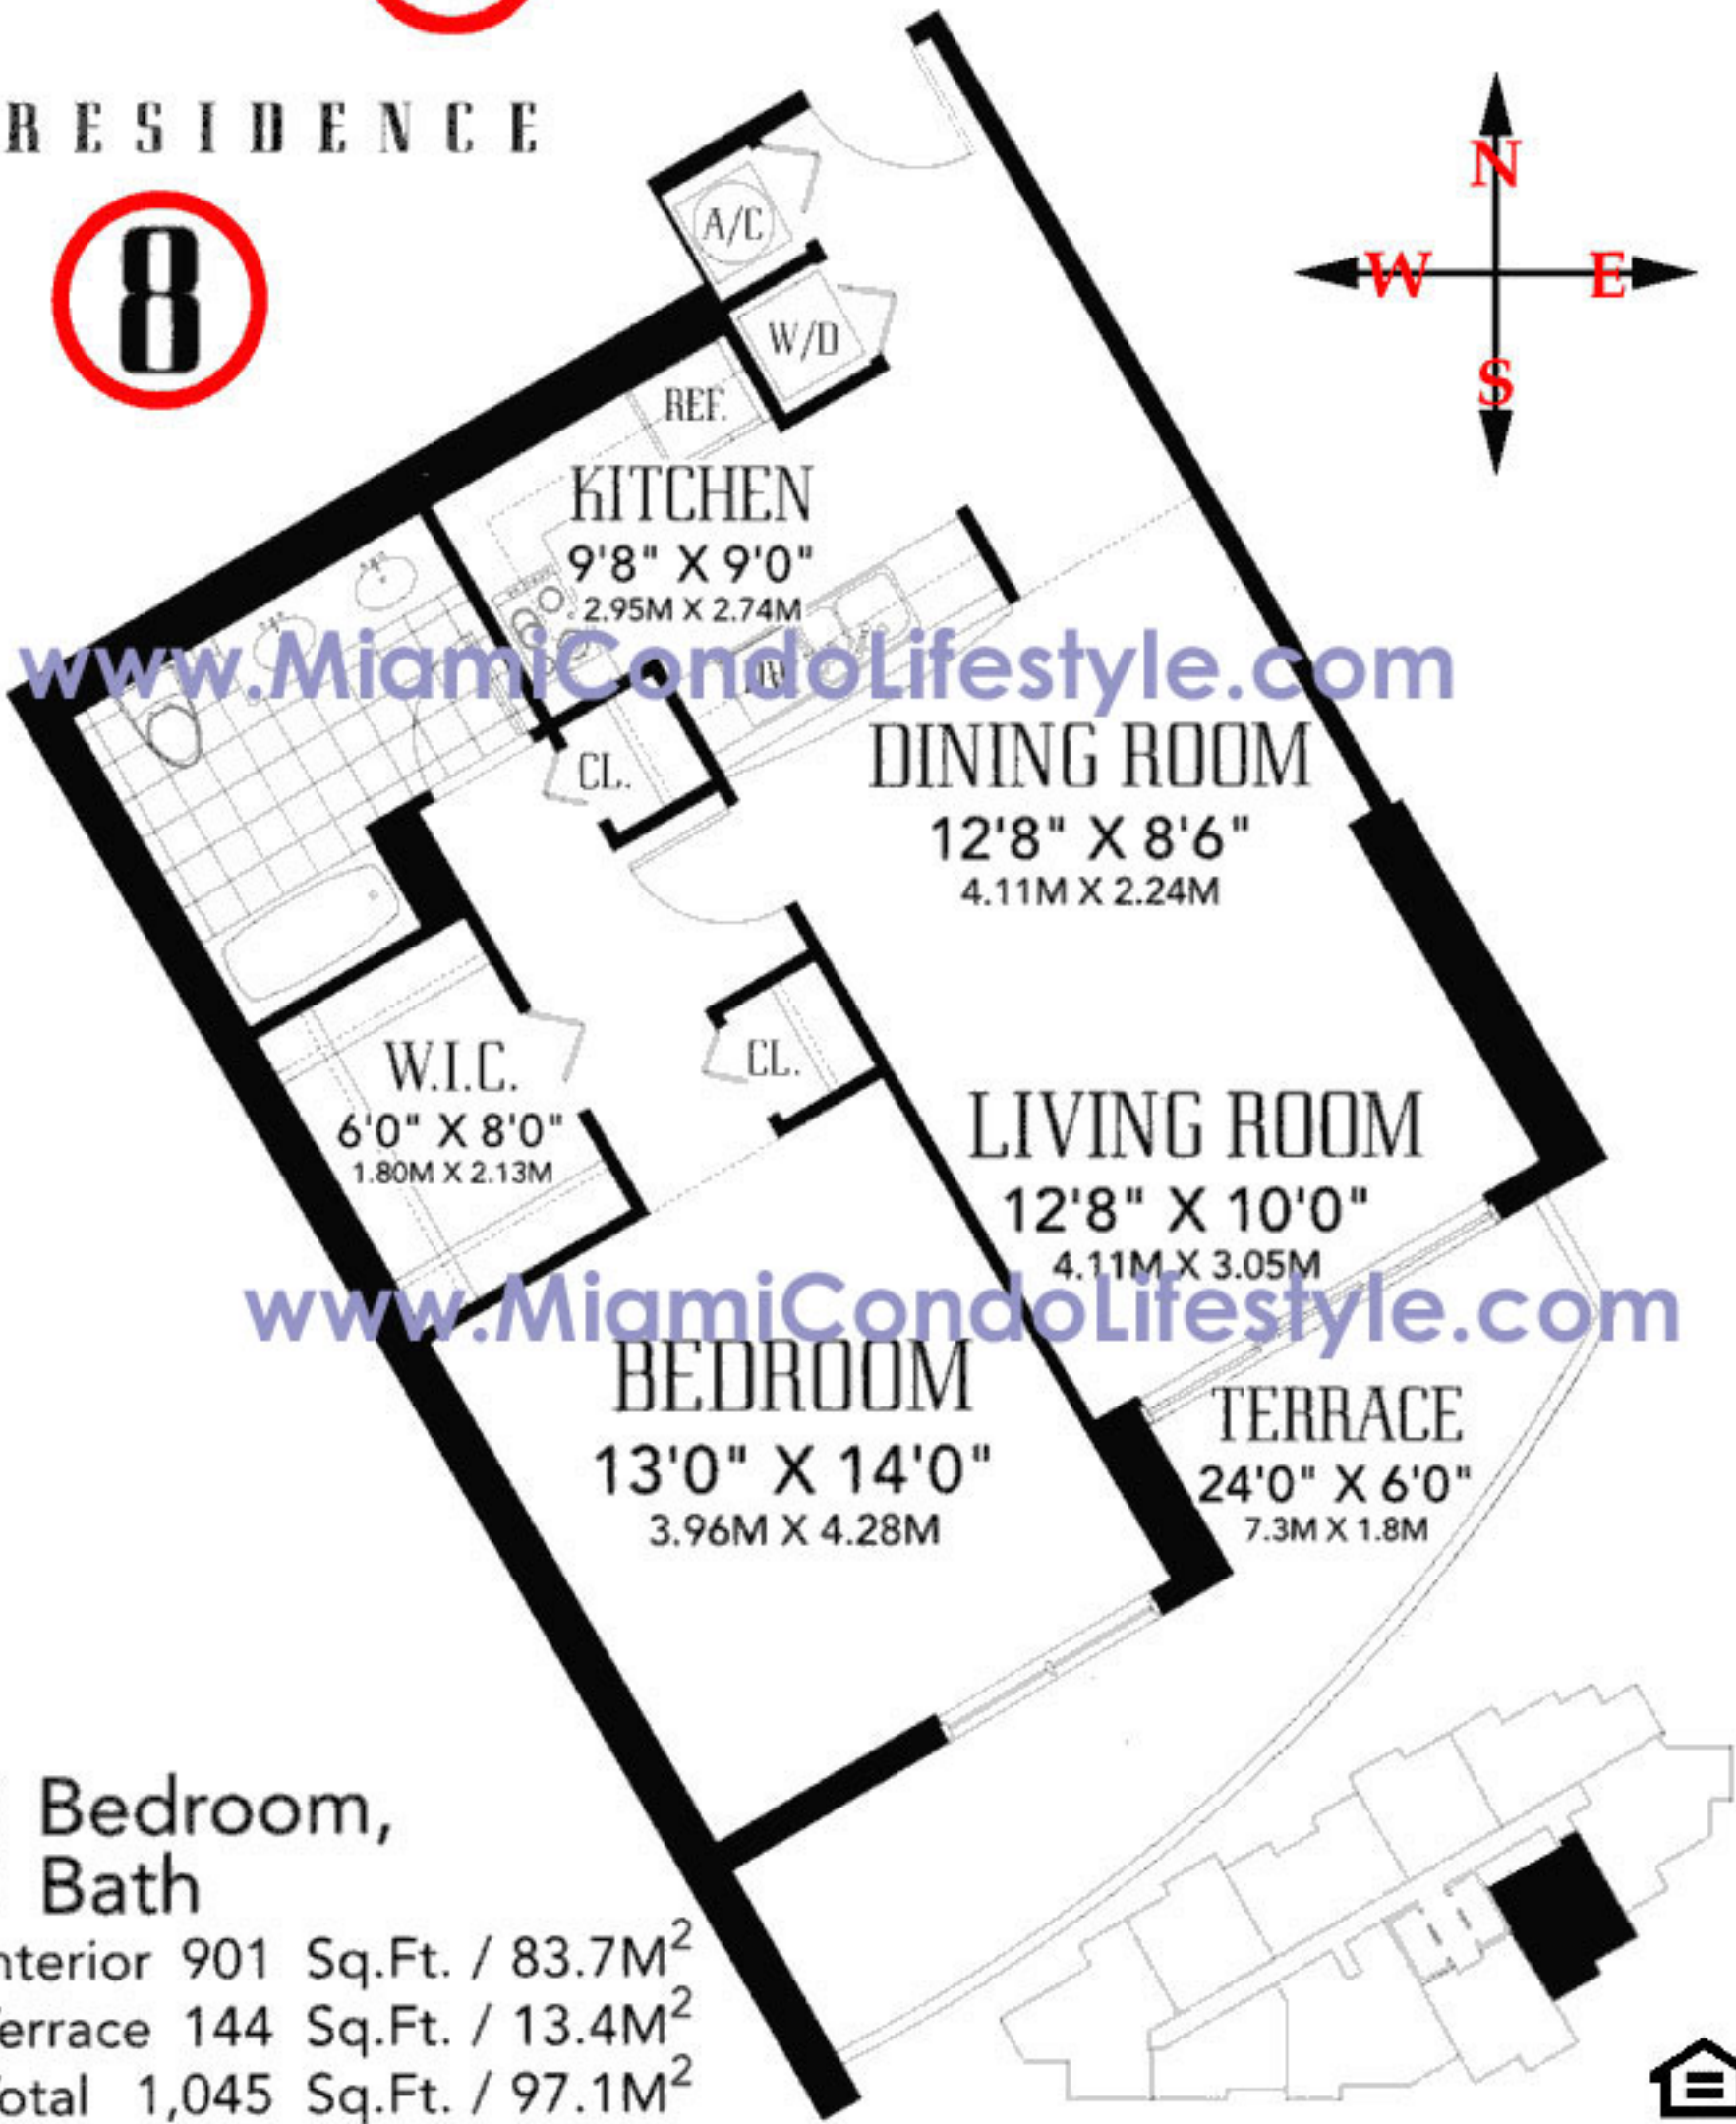

THE METROPOLITAN

RESIDENCE

8

1 Bedroom,
1 Bath

Interior 901 Sq.Ft. / 83.7M²
Terrace 144 Sq.Ft. / 13.4M²
Total 1,045 Sq.Ft. / 97.1M²

Note: All dimensions are approximate. Plans, materials and specifications are subject to architectural, structural and other revisions at the sole discretion of the developer, builder or architect, or as may be required by law. Oral representations cannot be relied upon as correctly stating representations of the developer. For Correct representations make reference to the documents required by section 718.503, Florida Statutes, to be furnished by a developer to a buyer.