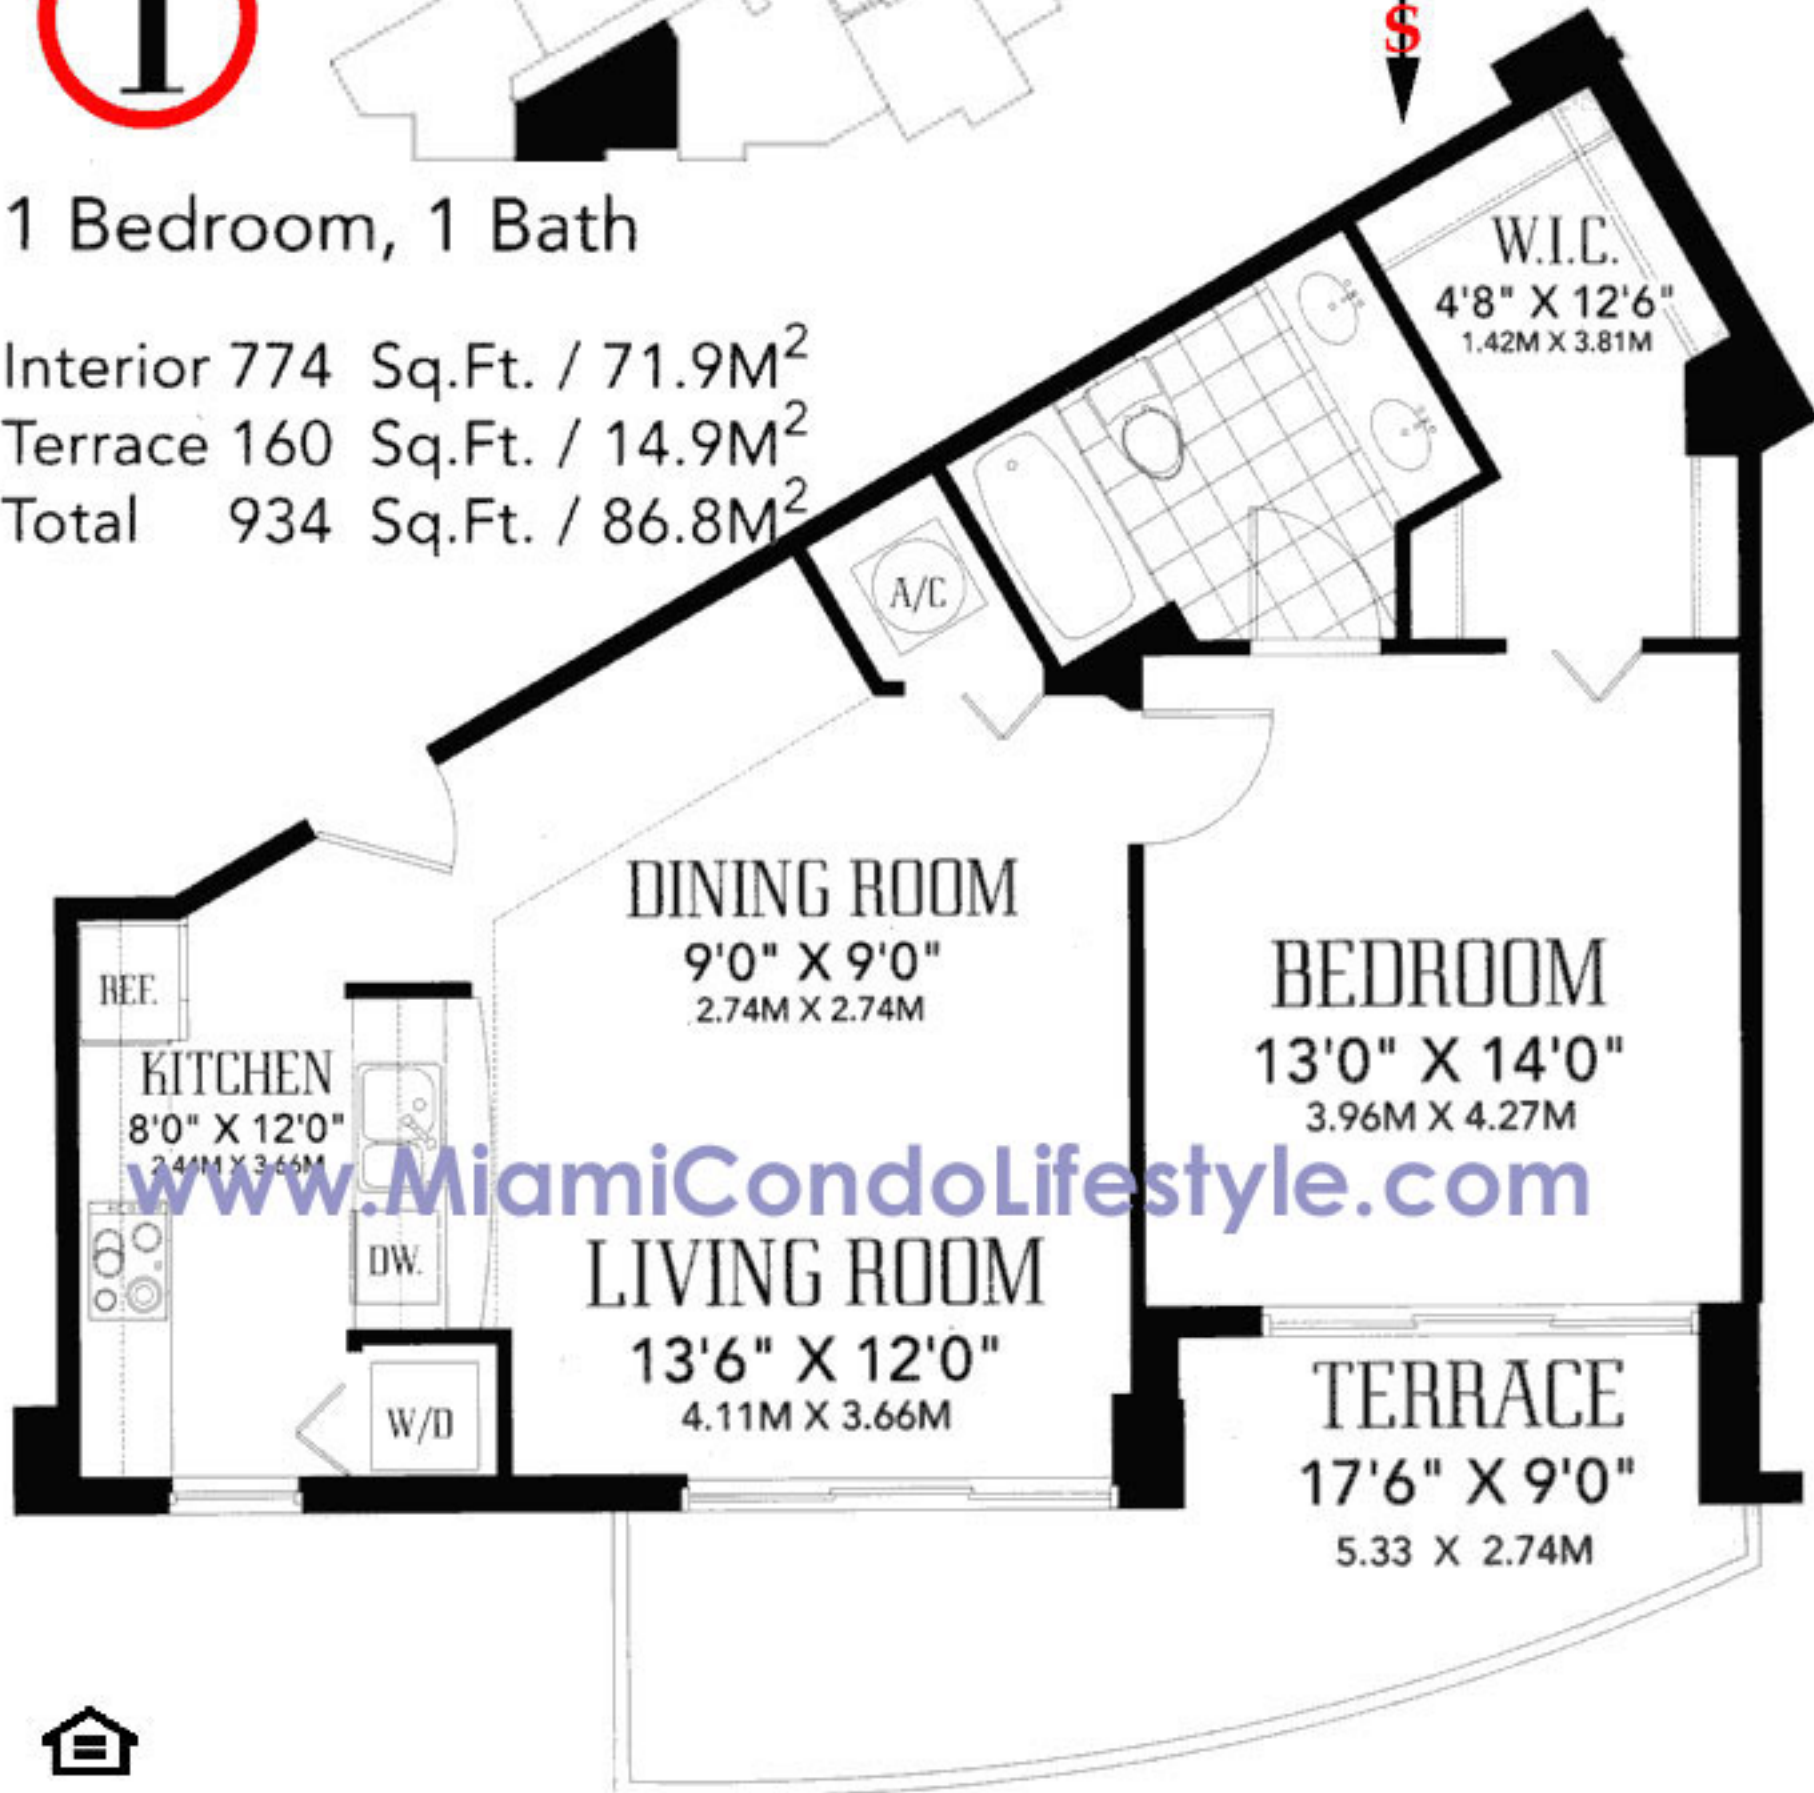

THE METROPOLITAN

RESIDENCE

1

1 Bedroom, 1 Bath

Interior 774 Sq.Ft. / 71.9M²
Terrace 160 Sq.Ft. / 14.9M²
Total 934 Sq.Ft. / 86.8M²

www.MiamiCondoLifestyle.com

Note: All dimensions are approximate. Plans, materials and specifications are subject to architectural, structural and other revisions at the sole discretion of the developer, builder or architect, or as may be required by law. Oral representations cannot be relied upon as correctly stating representations of the developer. For Correct representations make reference to the documents required by section 718.503, Florida Statutes, to be furnished by a developer to a buyer.