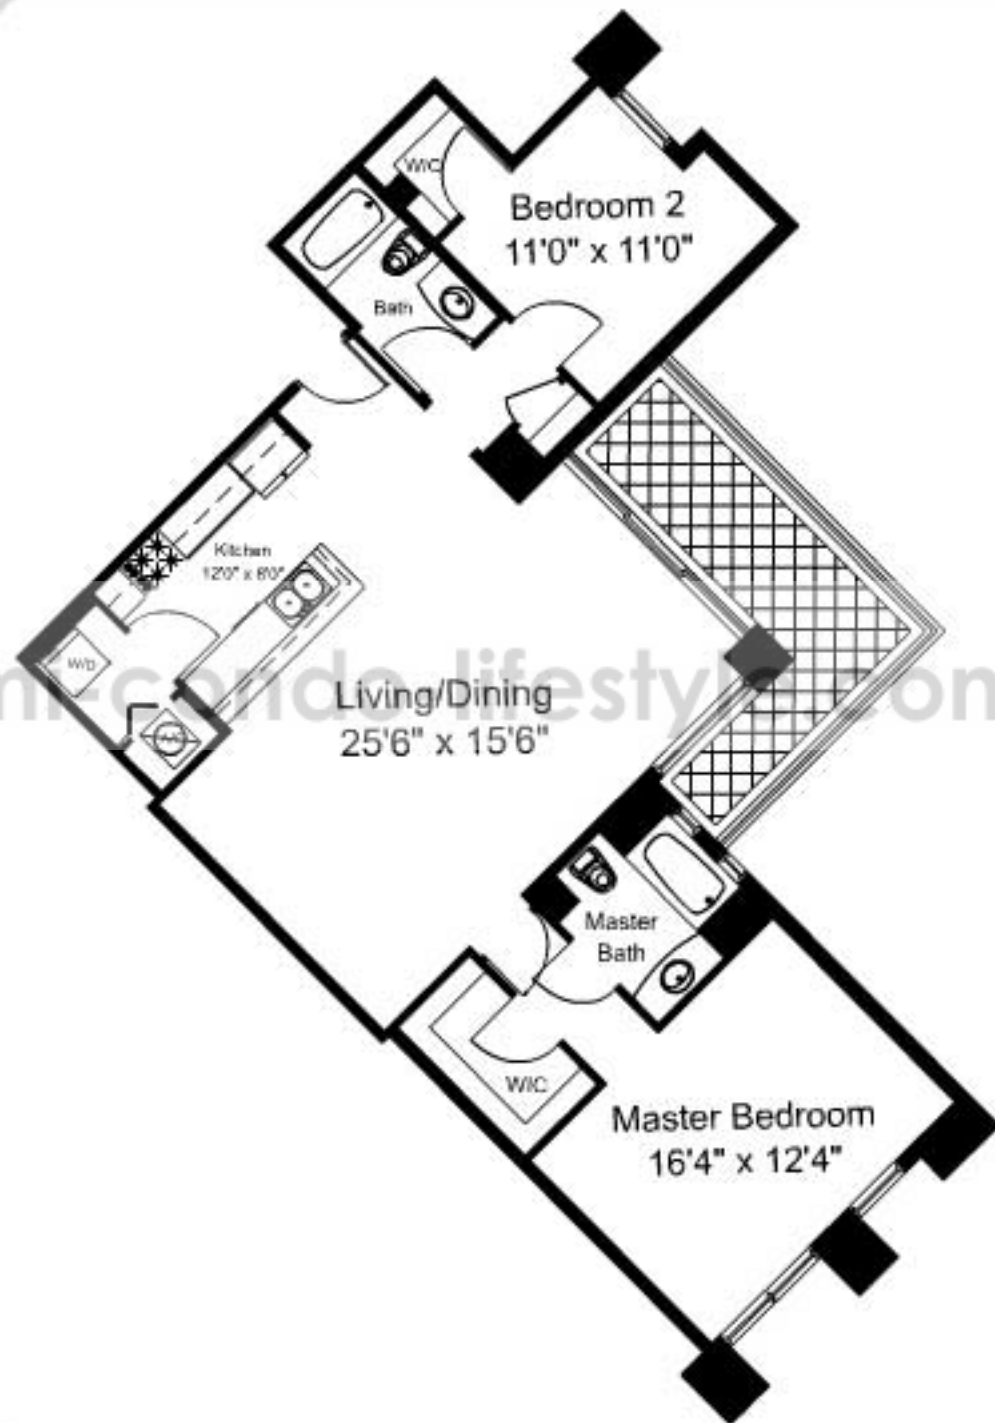

METROPOLIS

at Dadeland

Penthouses 2R

2 Bedroom 2 Bath

Unit Area 1,334 Sq Ft

Balcony Area 164 Sq Ft

Total Area 1,498Sq Ft

www.miami-condo-lifestyle.com