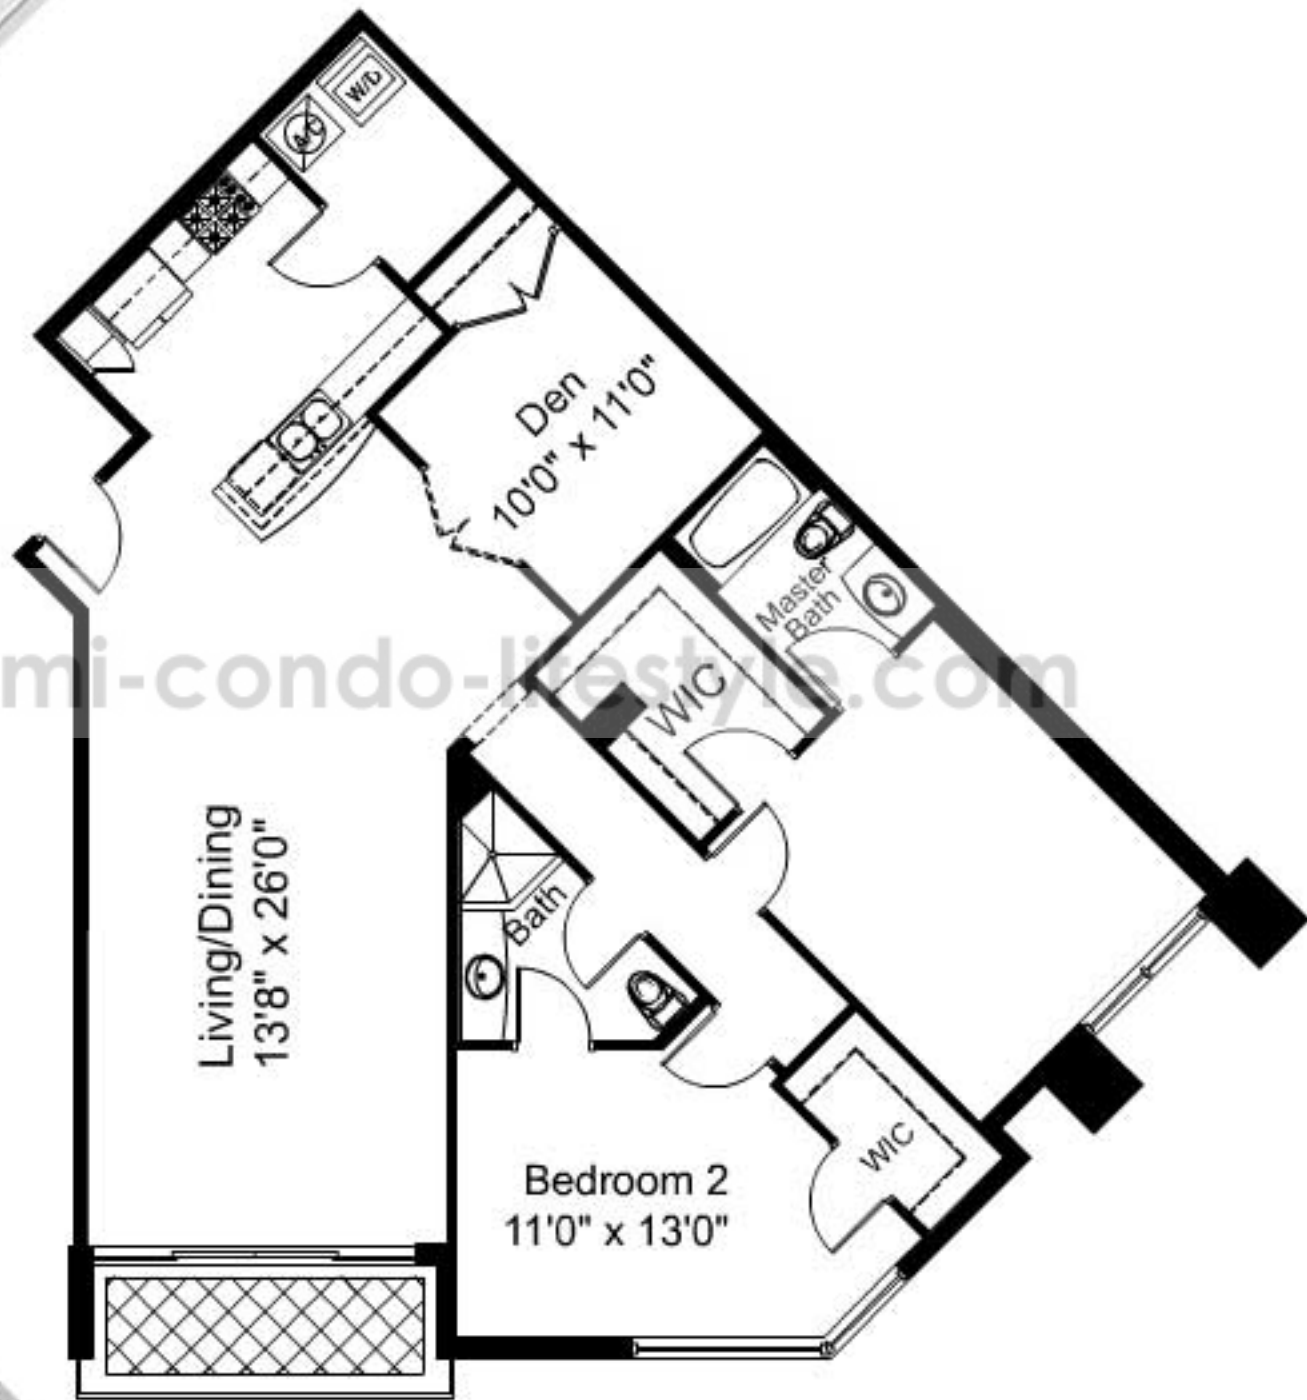

METROPOLIS

at Dadeland

Towers E

2 Bedroom 2 Bath + Den

Unit Area 1,467 Sq Ft

Balcony Area 69 Sq Ft

Total Area 1,536 Sq Ft

www.miami-condo-lifestyle.com