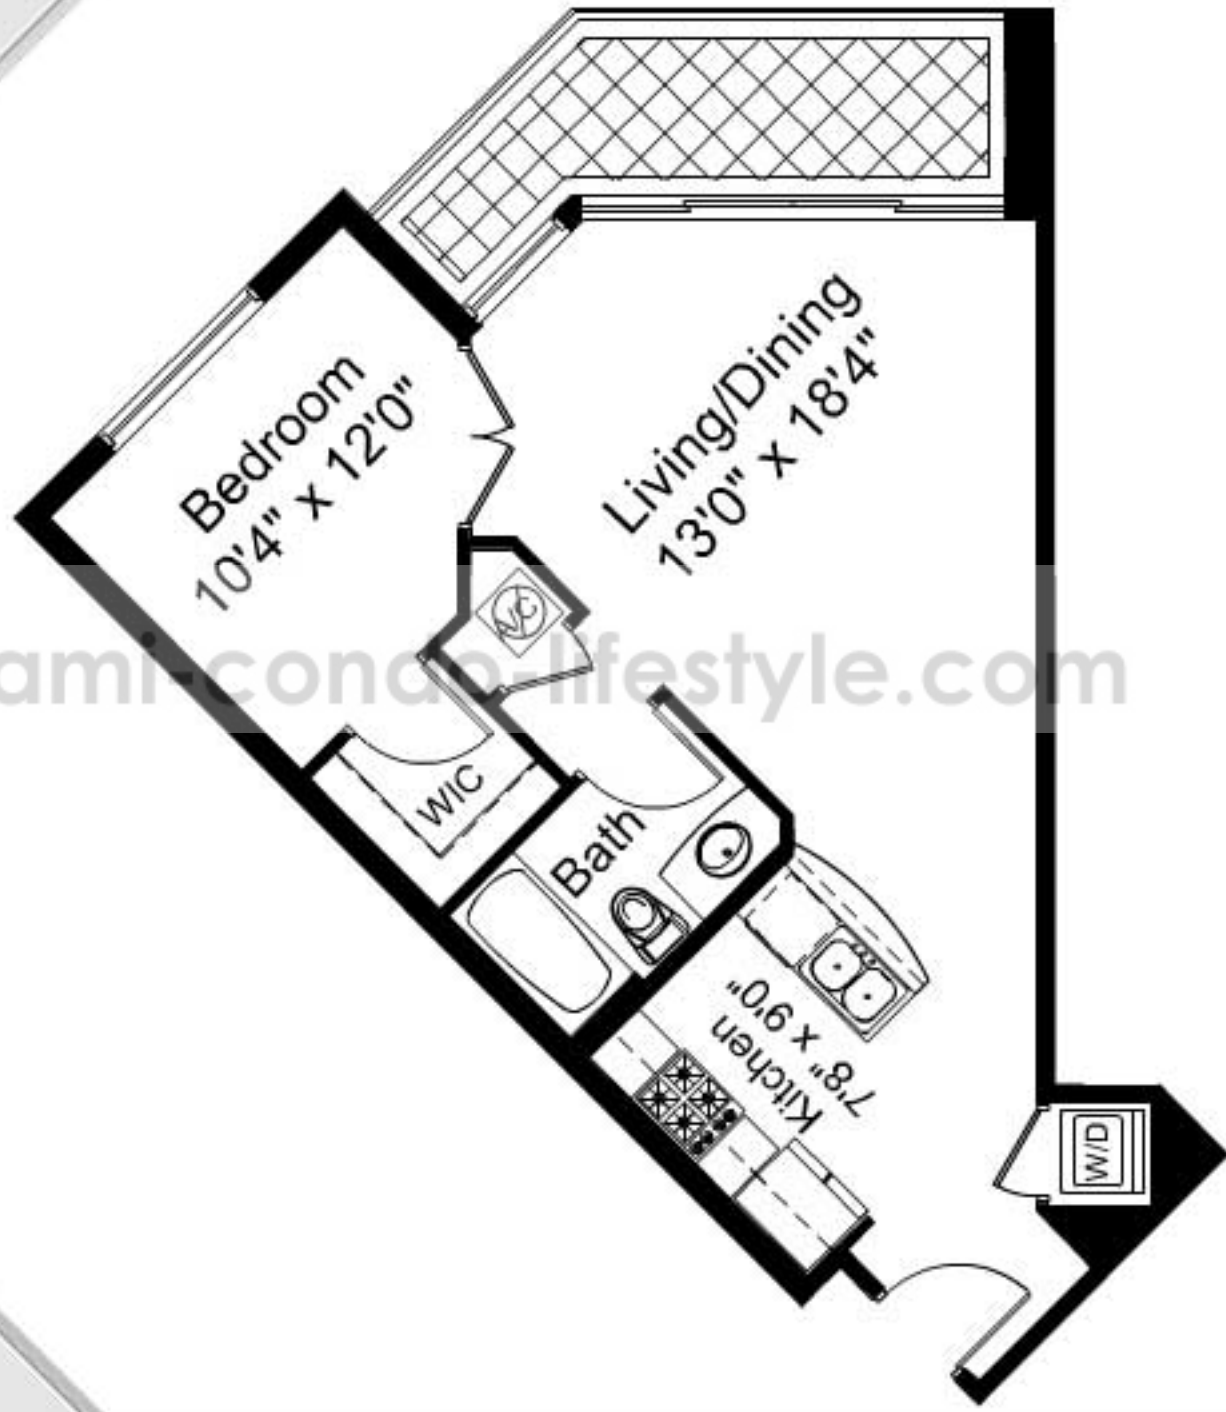

METROPOLIS

at Dadeland

Towers BR

1 Bedroom 1 Bath

Unit Area 657 Sq Ft

Balcony Area 93 Sq Ft

Total Area 750 Sq Ft

www.miami-condo-lifestyle.com