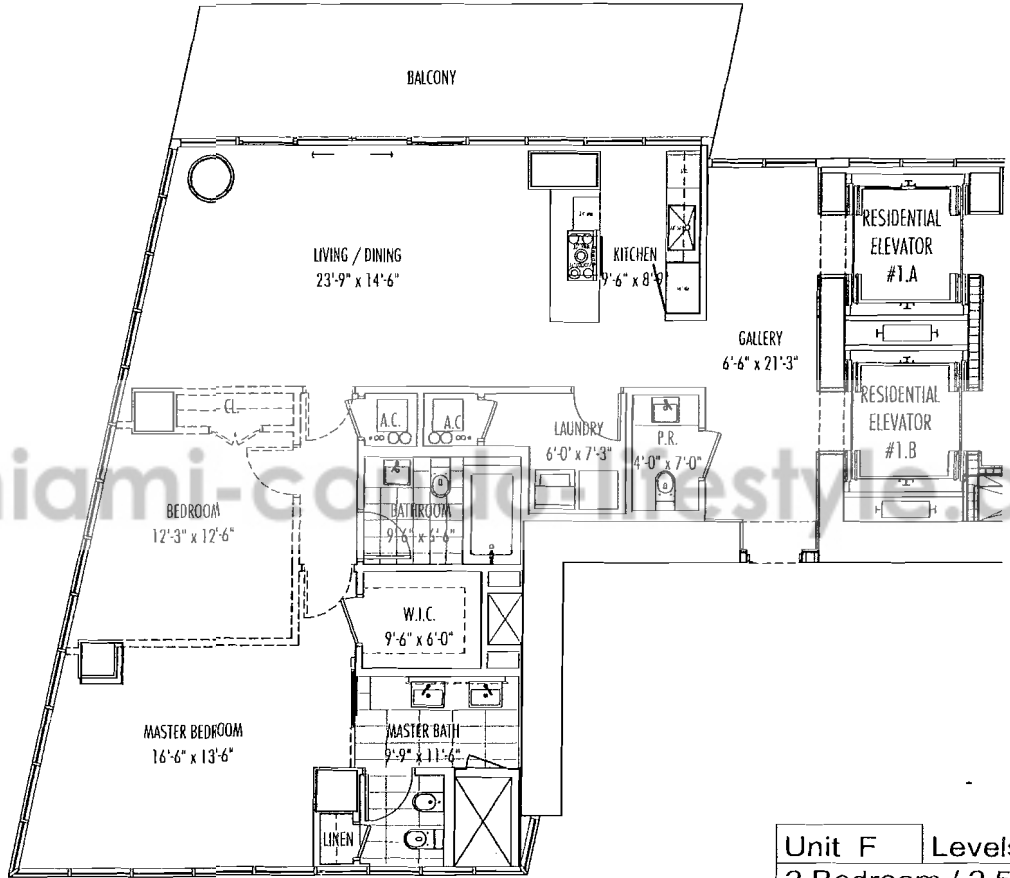

www.miami-condo-lifestyle.com

Unit F Levels 15 - 60  
2 Bedroom / 2.5 Bath  
Area Under AC: 1,655 SF  
Balcony: 246 SF  
Total : 1,901 SF