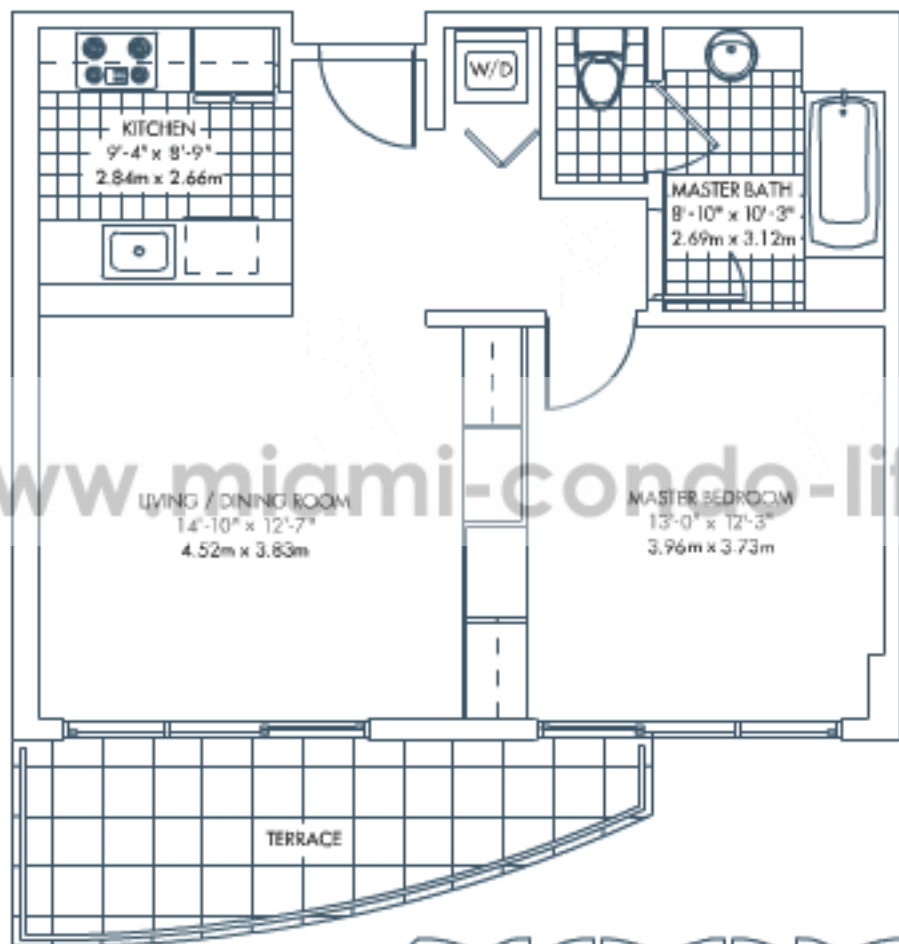

Live in your element

Residence E with Reverse

1 Bedroom, 1 Bath

Total Area 688 sq.ft 63.92 sq.m

E Reverse

Bay View

Ocean View

City View